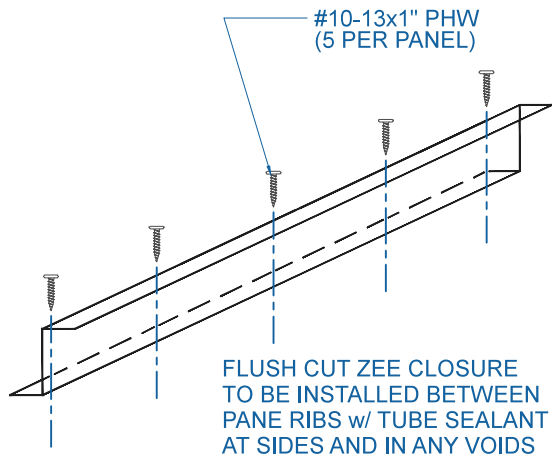

# DMC 200S - PLYWOOD

EFFECTIVE DATE: 12-11-12  
 SUBJECT TO CHANGE WITHOUT NOTICE

**PEAK**  
 SCALE: 3" = 1'-0"

**DrexelMetals**  
 Roofing Systems + Custom Fabrication