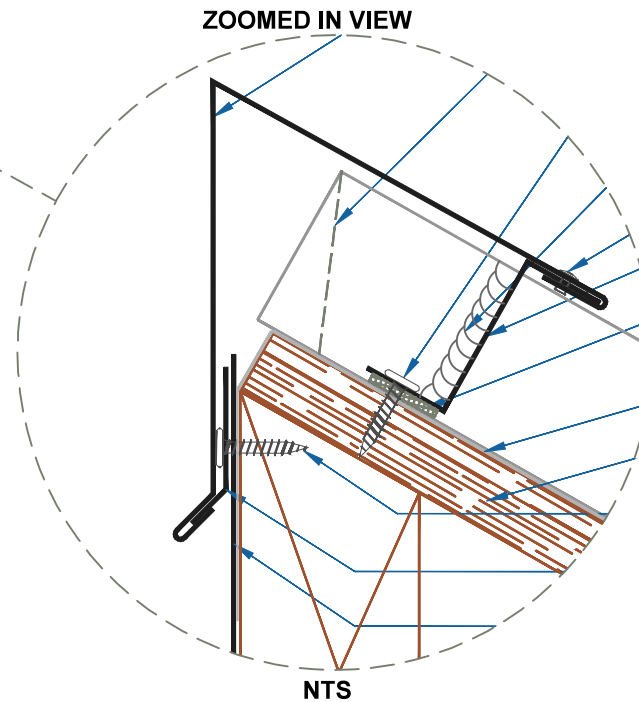

# DMC 200S - PLYWOOD

EFFECTIVE DATE: 12-11-12  
 SUBJECT TO CHANGE WITHOUT NOTICE

**PEAK**  
 SCALE: 3" = 1'-0"

**DrexelMetals**  
 Roofing Systems + Custom Fabrication