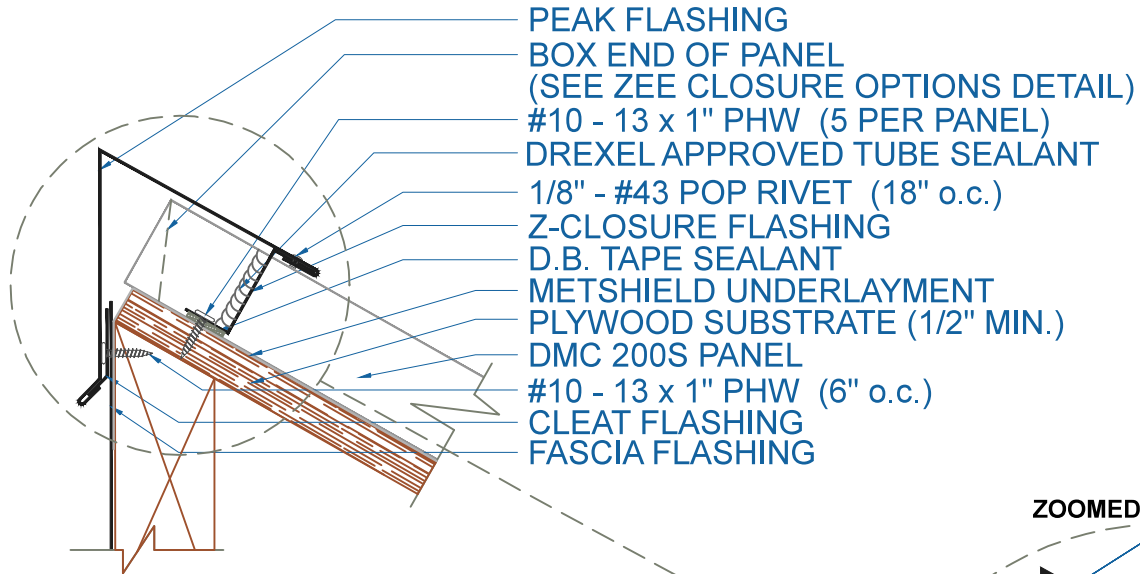

# DMC 200S - PLYWOOD

EFFECTIVE DATE: 12-11-12  
 SUBJECT TO CHANGE WITHOUT NOTICE

**PEAK**  
 SCALE: 3" = 1'-0"

**DrexelMetals**  
 Roofing Systems + Custom Fabrication