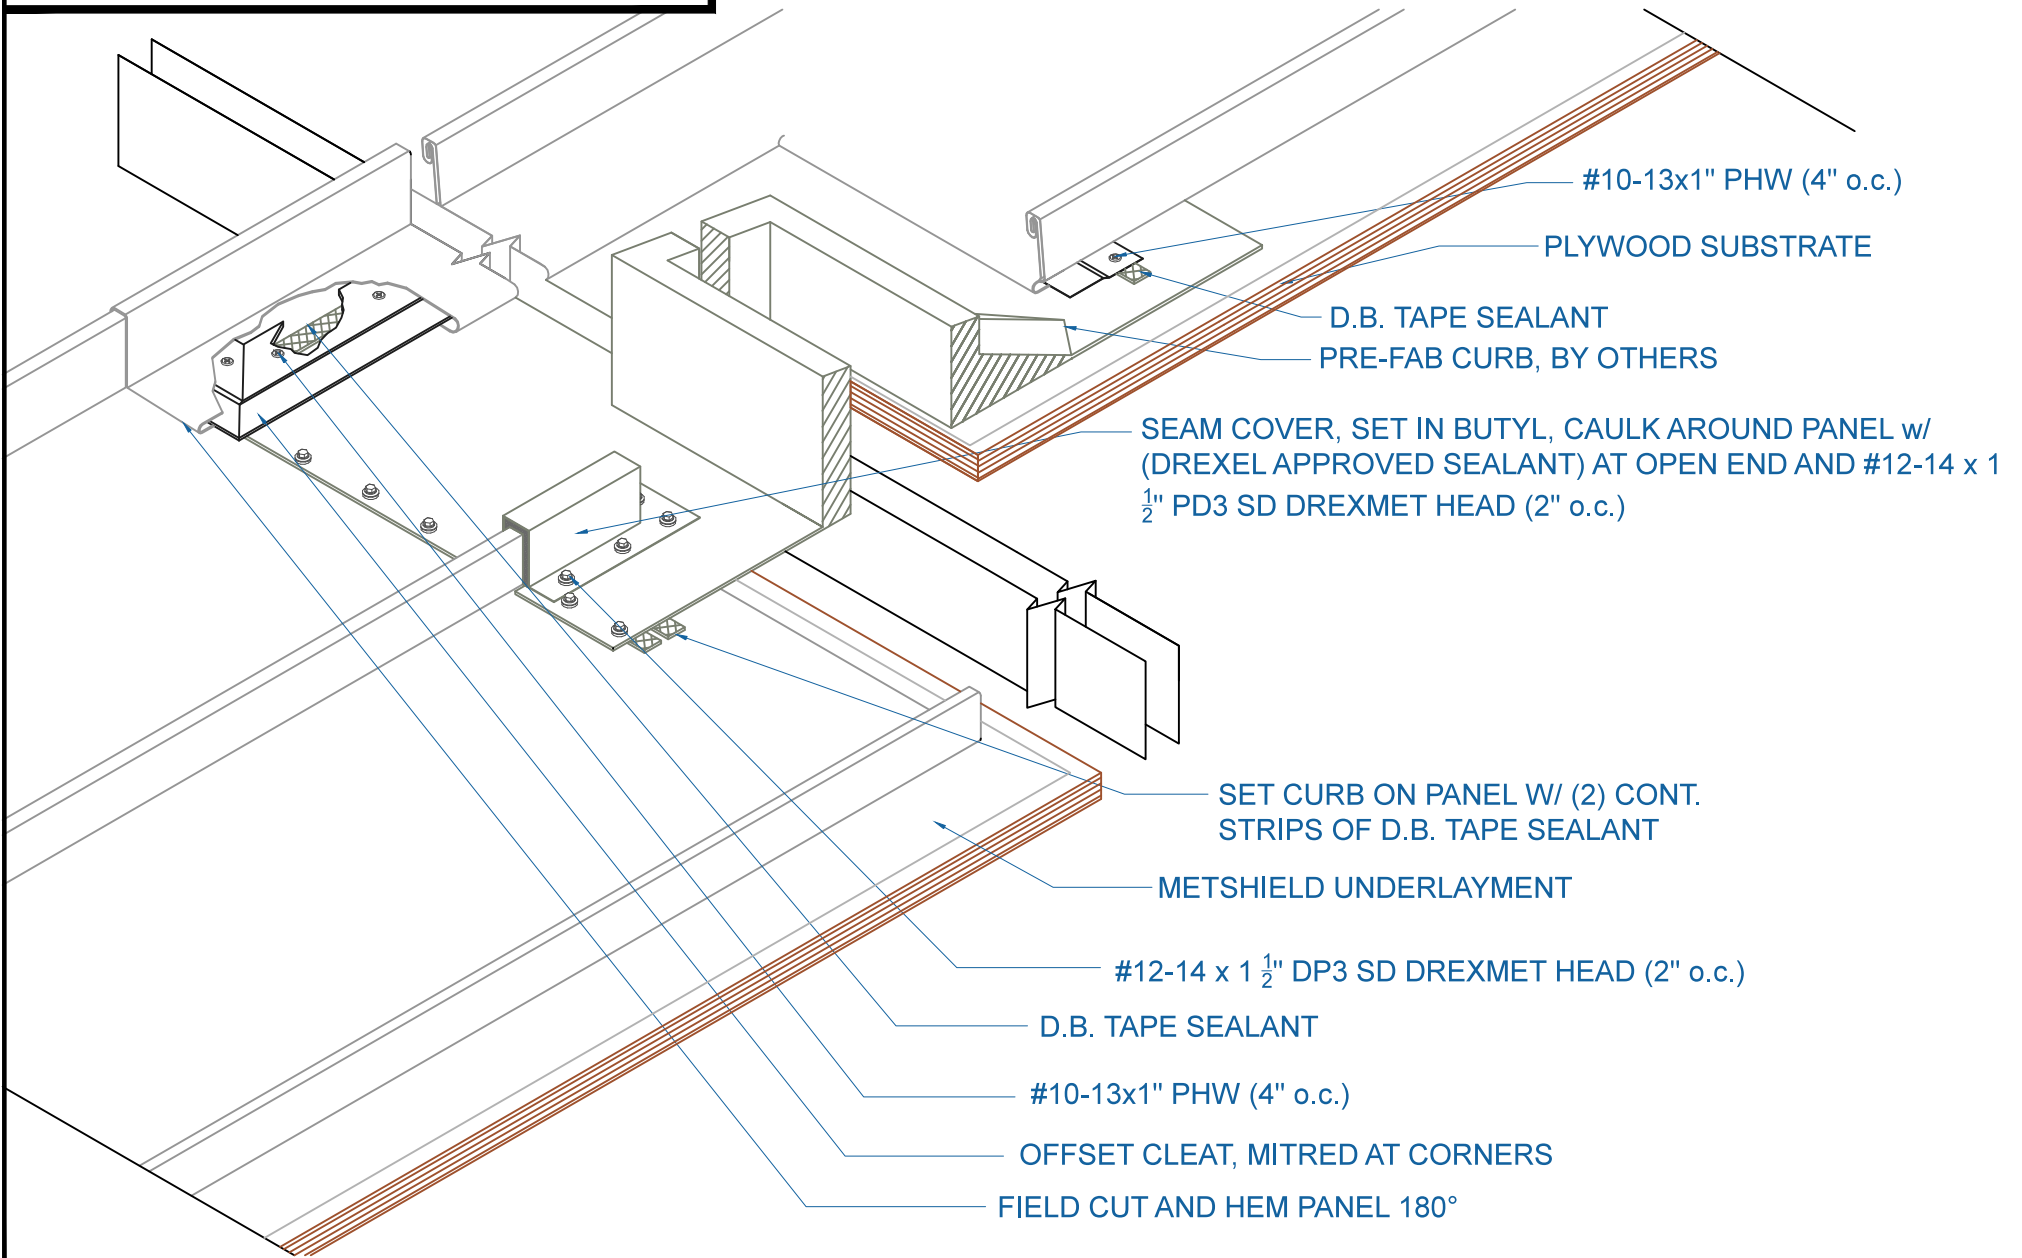

DMC 200S - PLYWOOD

EFFECTIVE DATE: 01-18-2013
SUBJECT TO CHANGE WITHOUT NOTICE

CURB DETAIL

SCALE: NTS