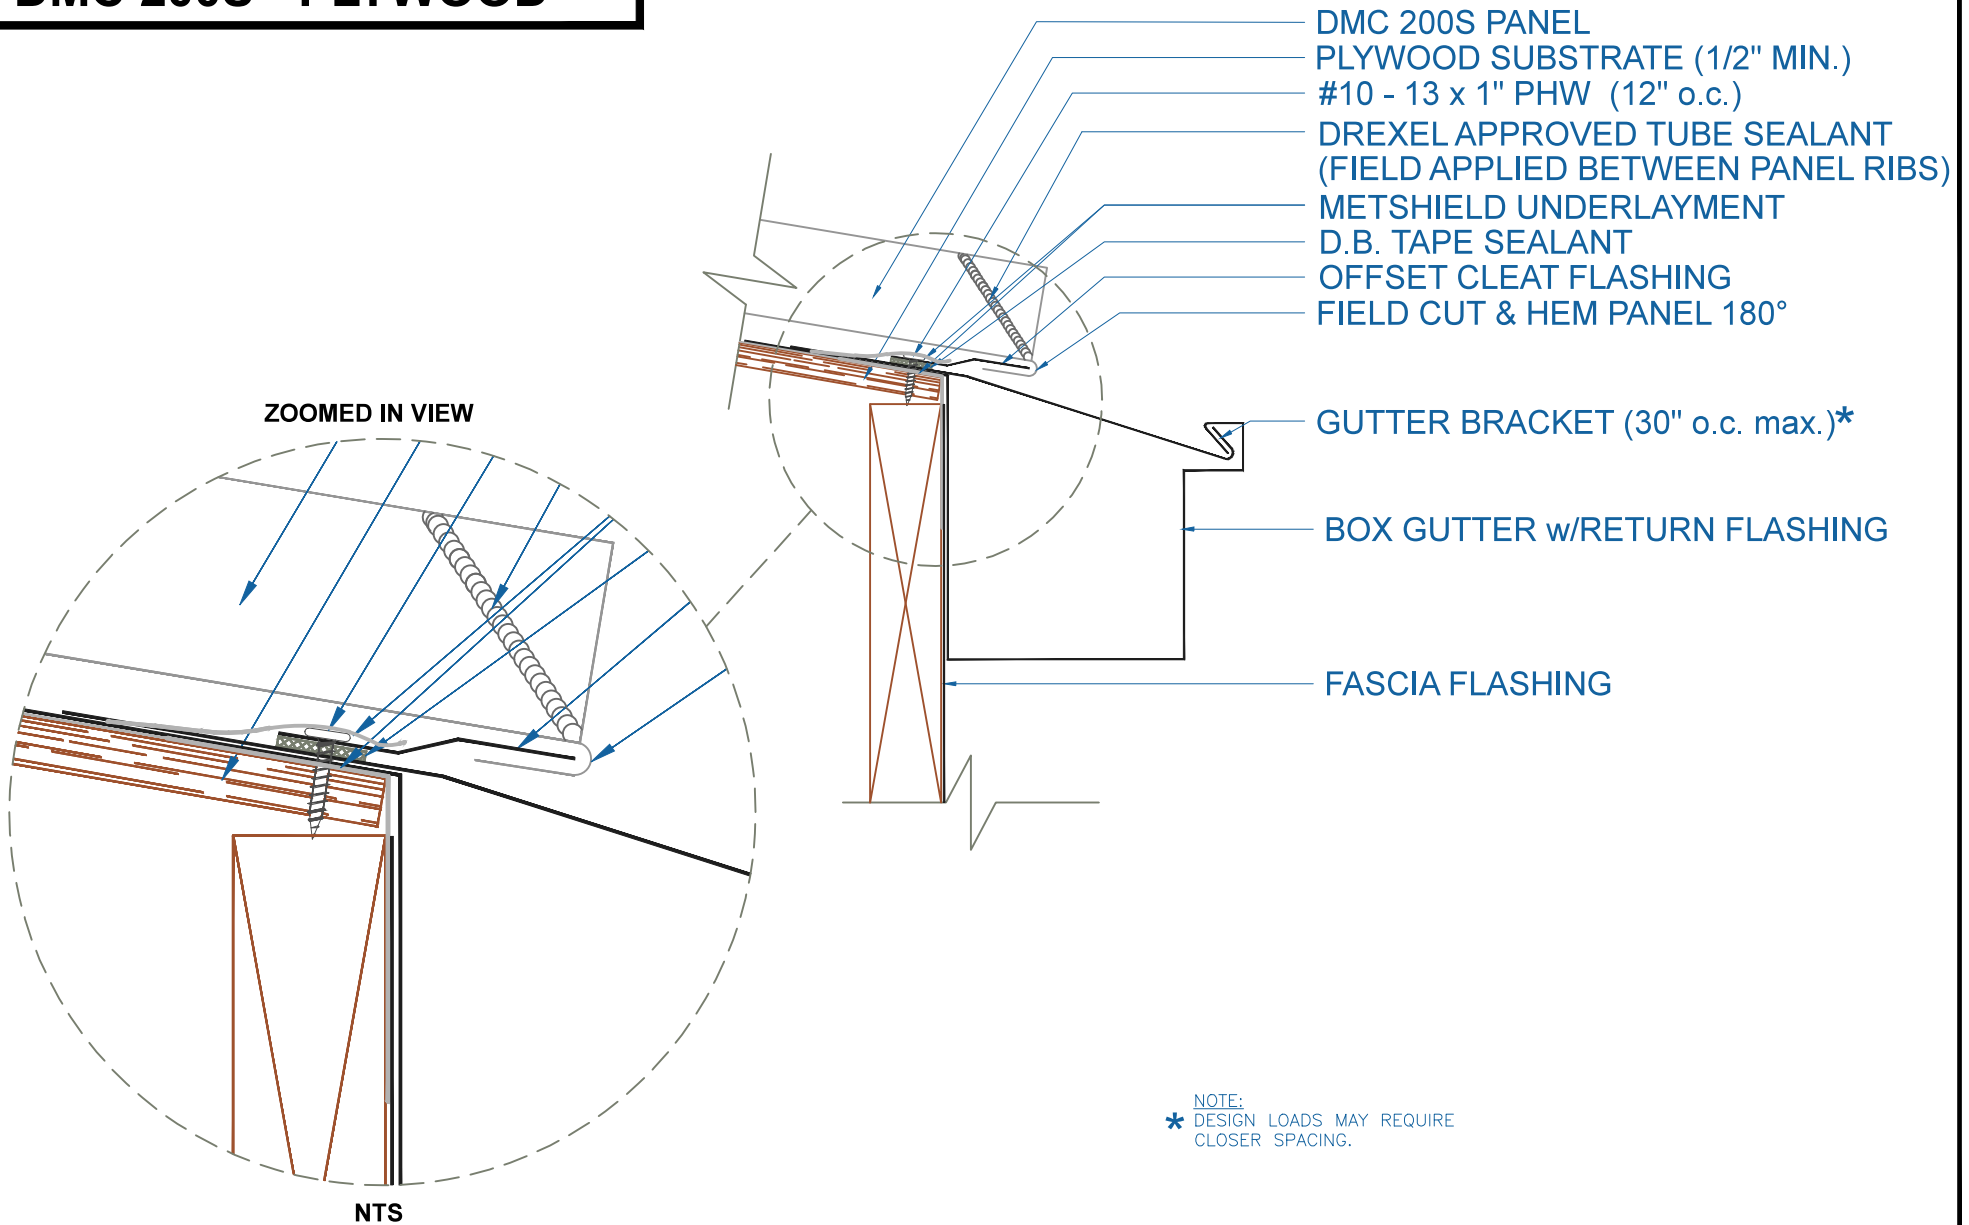

# DMC 200S - PLYWOOD

## BOX GUTTER w/RETURN

SCALE: 3" = 1'-0"

EFFECTIVE DATE: 12-07-12  
SUBJECT TO CHANGE WITHOUT NOTICE