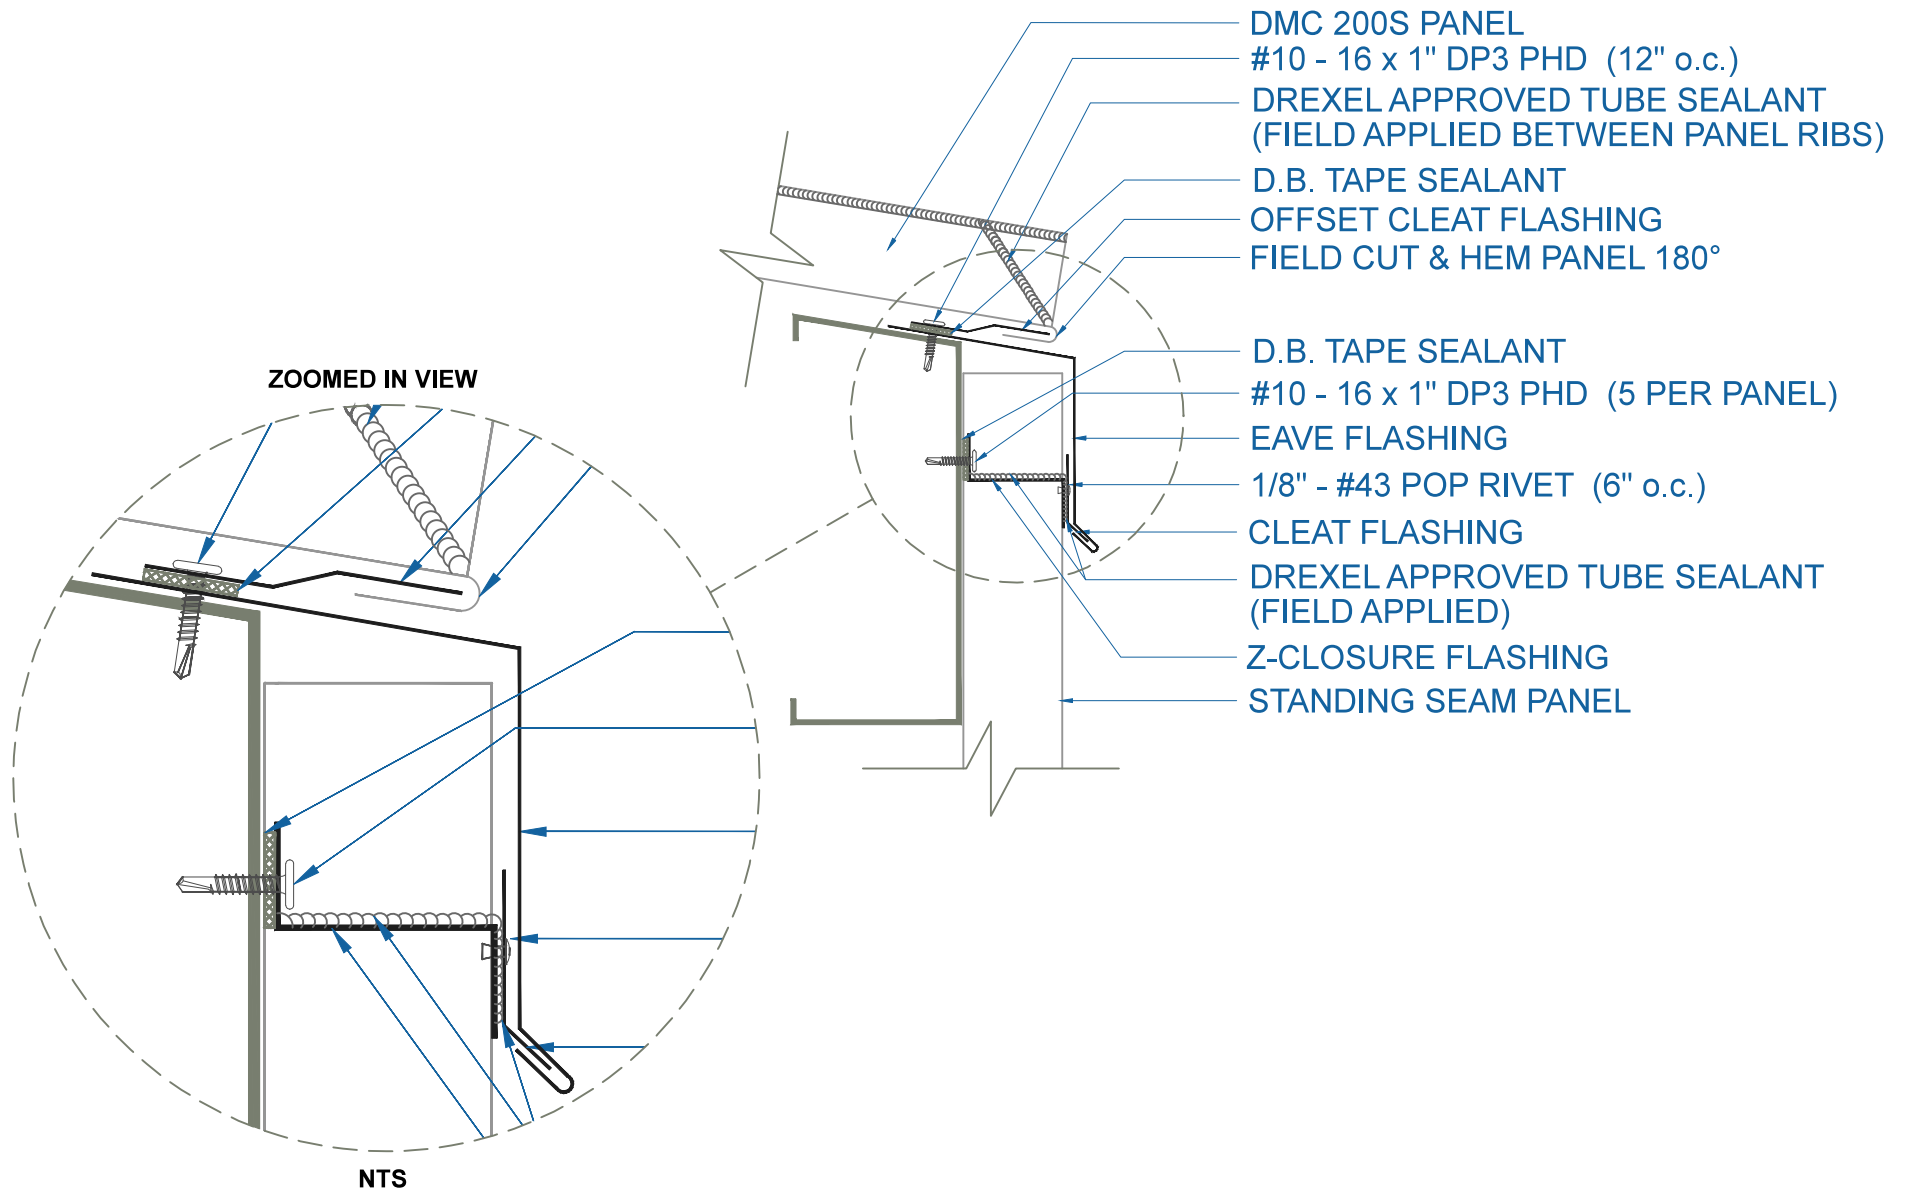

# DMC 200S - OPEN FRAMING

## EAVE w/STANDING SEAM PANEL

SCALE: 3" = 1'-0"

EFFECTIVE DATE: 12-12-12  
SUBJECT TO CHANGE WITHOUT NOTICE