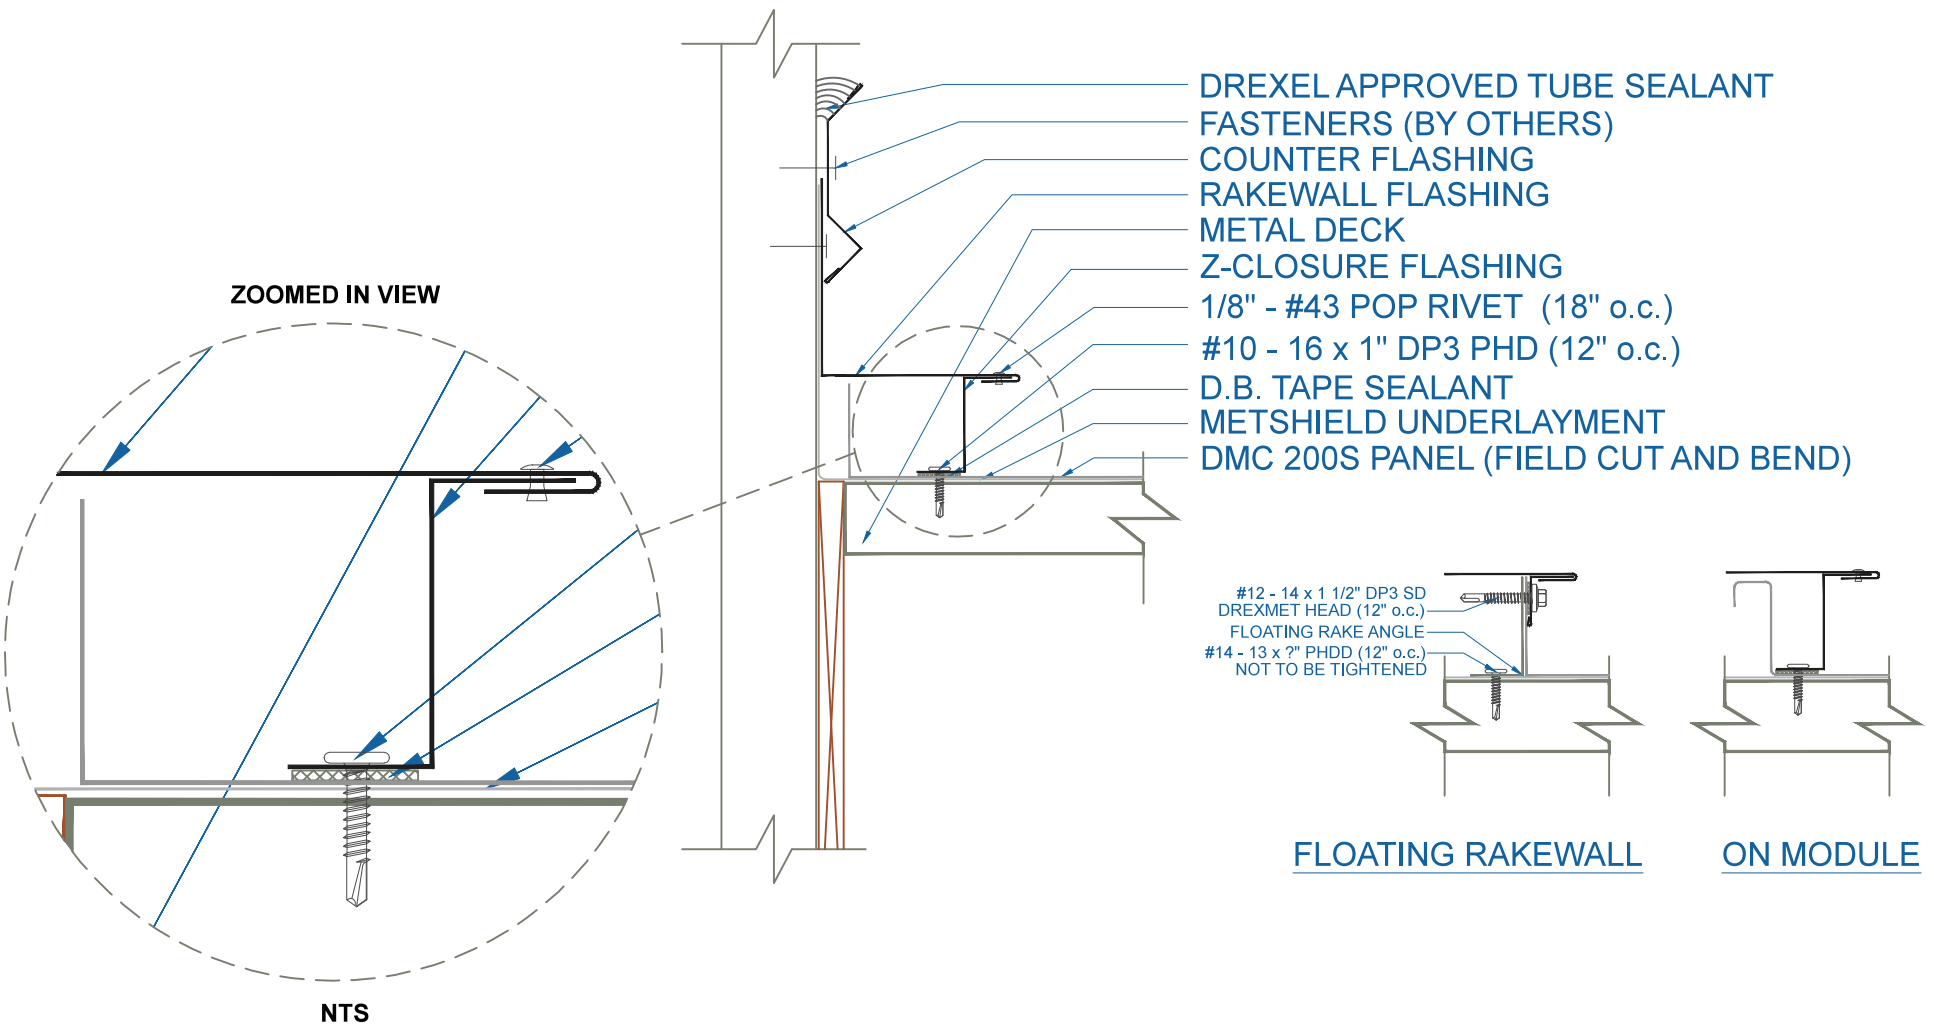

# DMC 200S - METAL DECK

EFFECTIVE DATE: 07-15-2013  
 SUBJECT TO CHANGE WITHOUT NOTICE

**RAKEWALL**  
 SCALE: 3" = 1'-0"