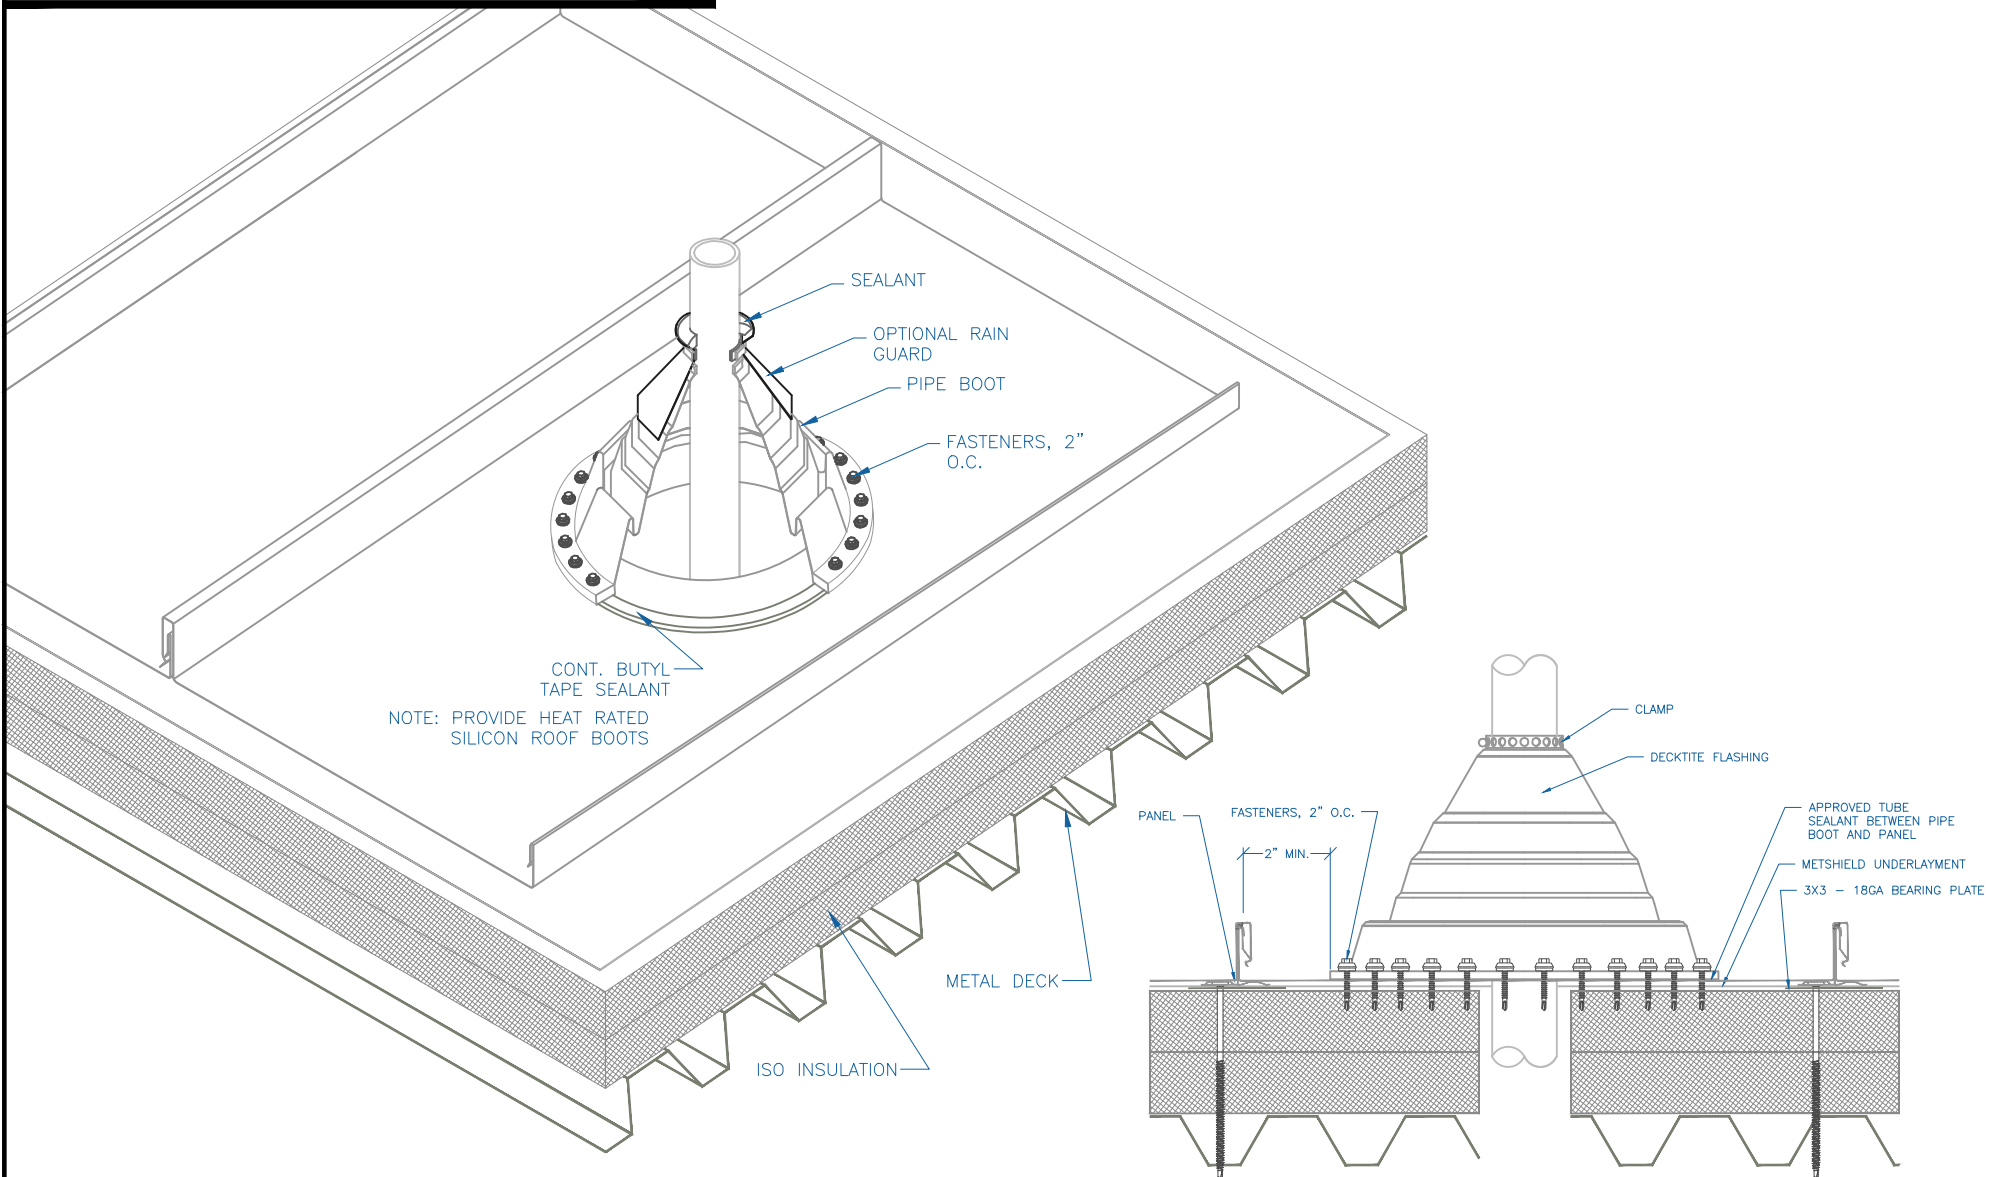

# DMC 175S - ISO w/ METAL DECK

## PIPE FLASHING DETAIL

SCALE: NTS