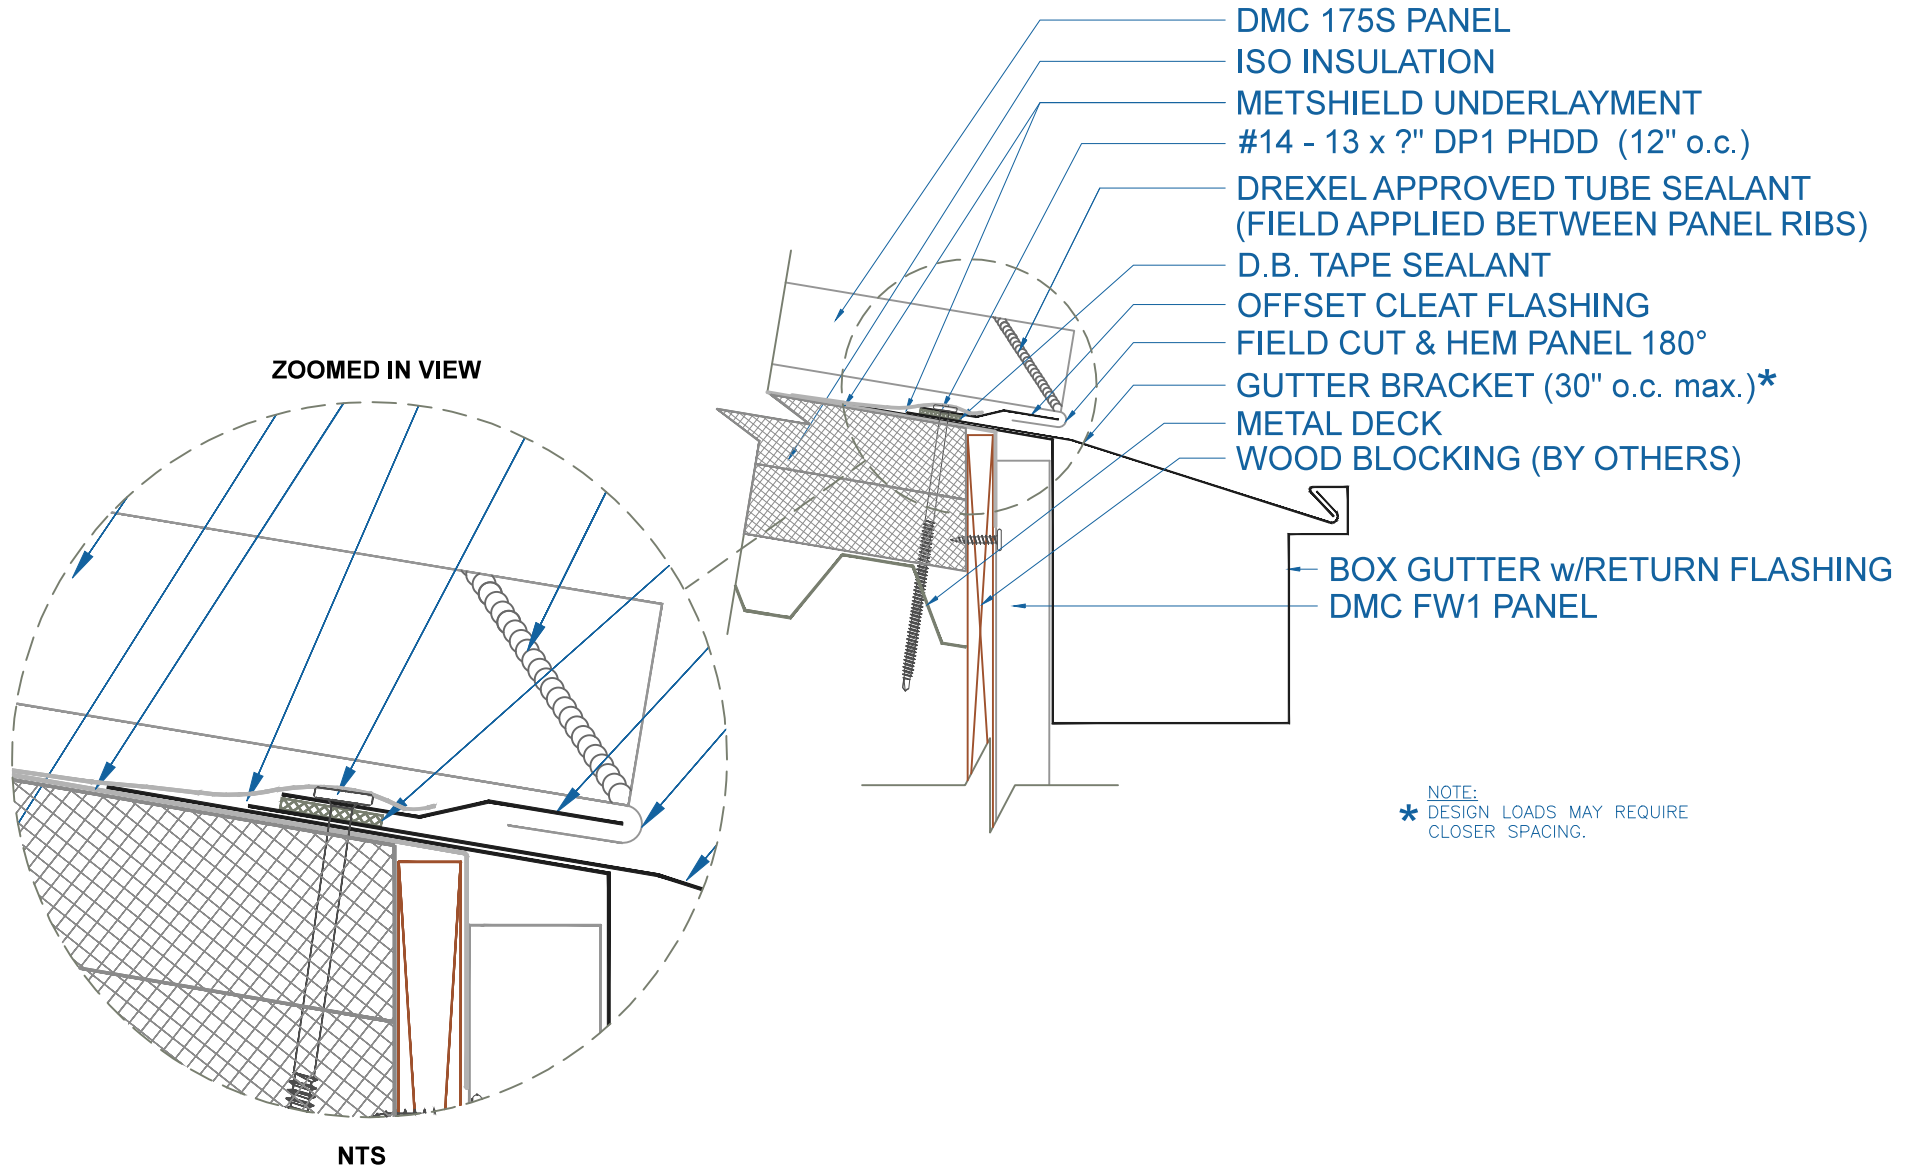

DMC 175S - ISO w/ METAL DECK

BOX GUTTER - w/RETURN w/FLUSH PANEL

EFFECTIVE DATE: 05-24-2013
SUBJECT TO CHANGE WITHOUT NOTICE

SCALE: 3" = 1'-0"