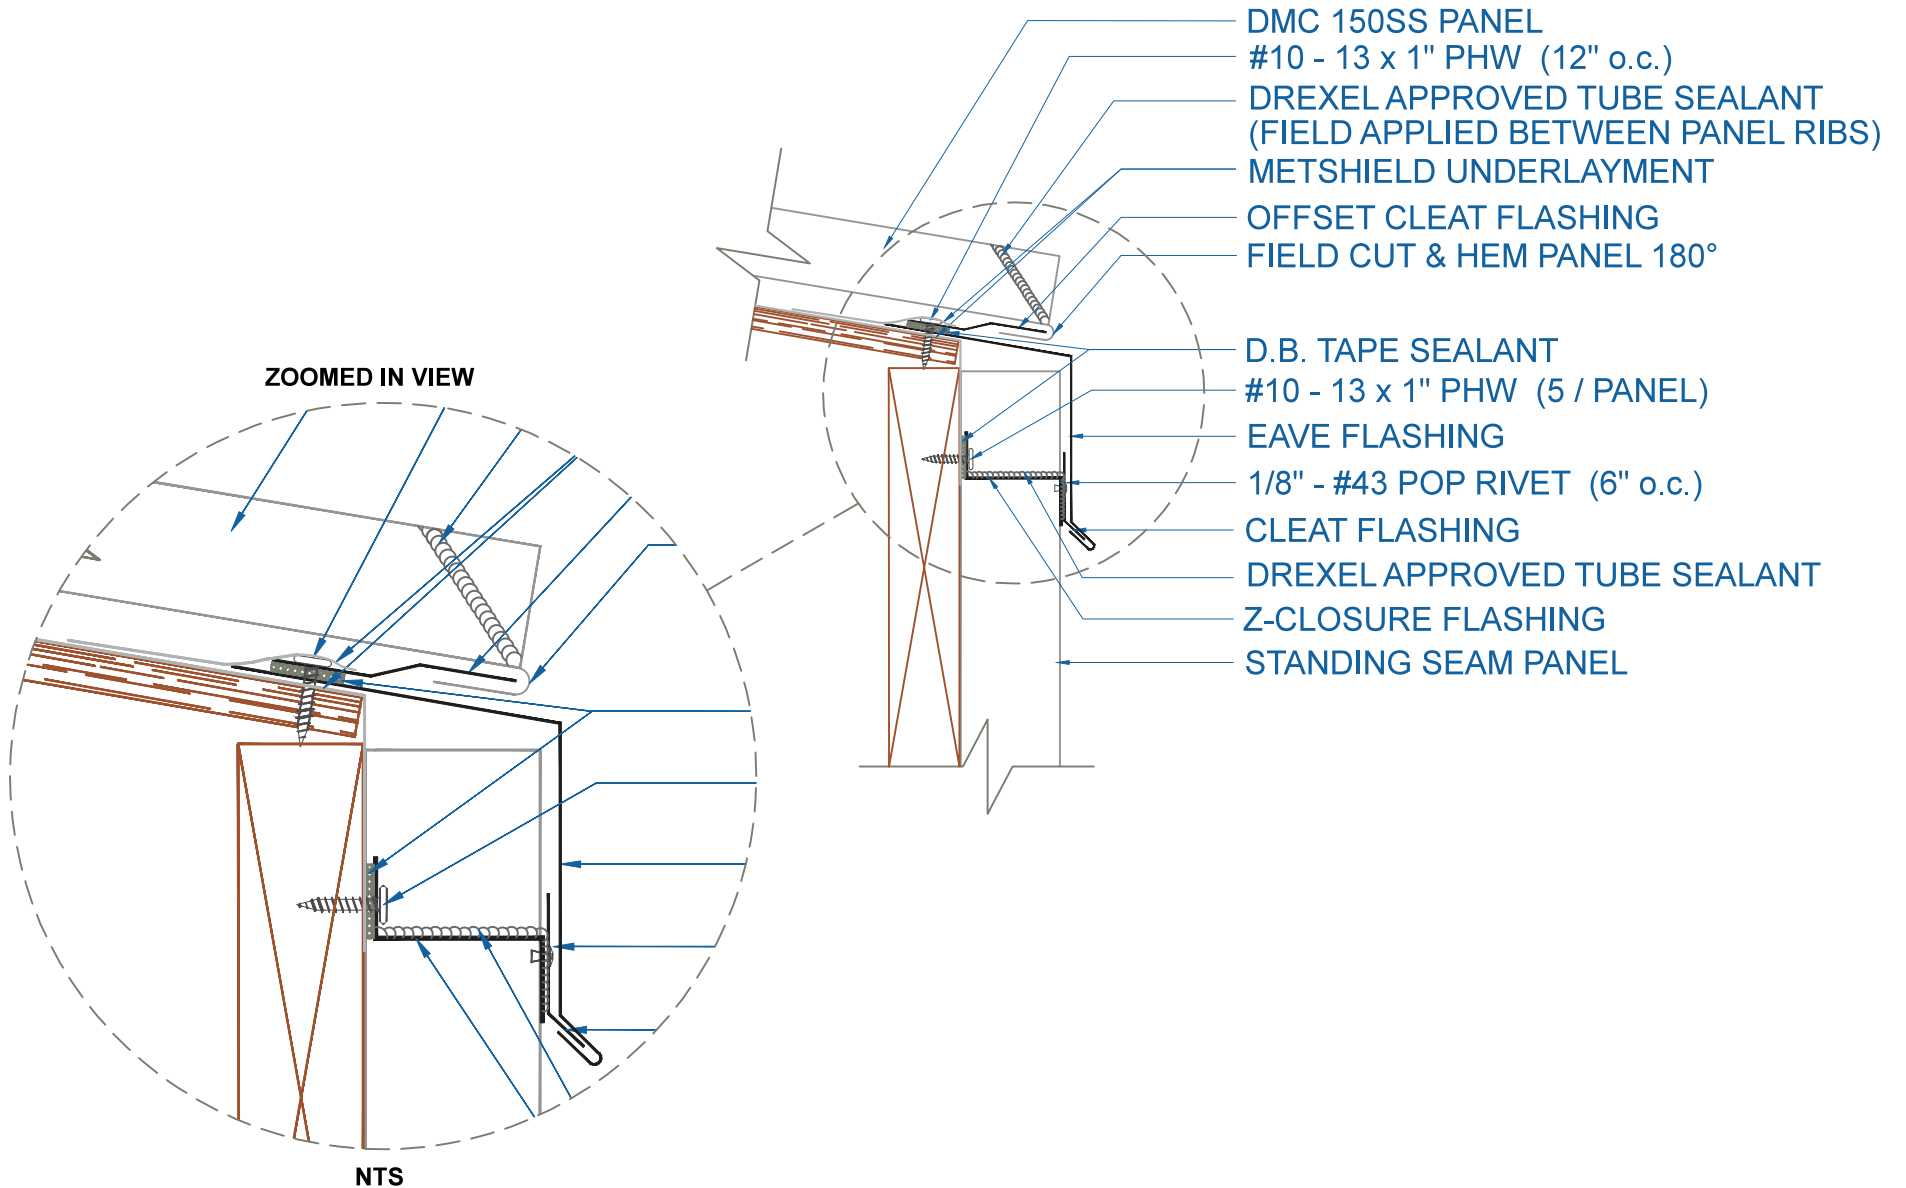

# DMC 150SS - PLYWOOD

## EAVE w/STANDING SEAM PANEL

SCALE: 3" = 1'-0"

EFFECTIVE DATE: 01-04-13  
SUBJECT TO CHANGE WITHOUT NOTICE