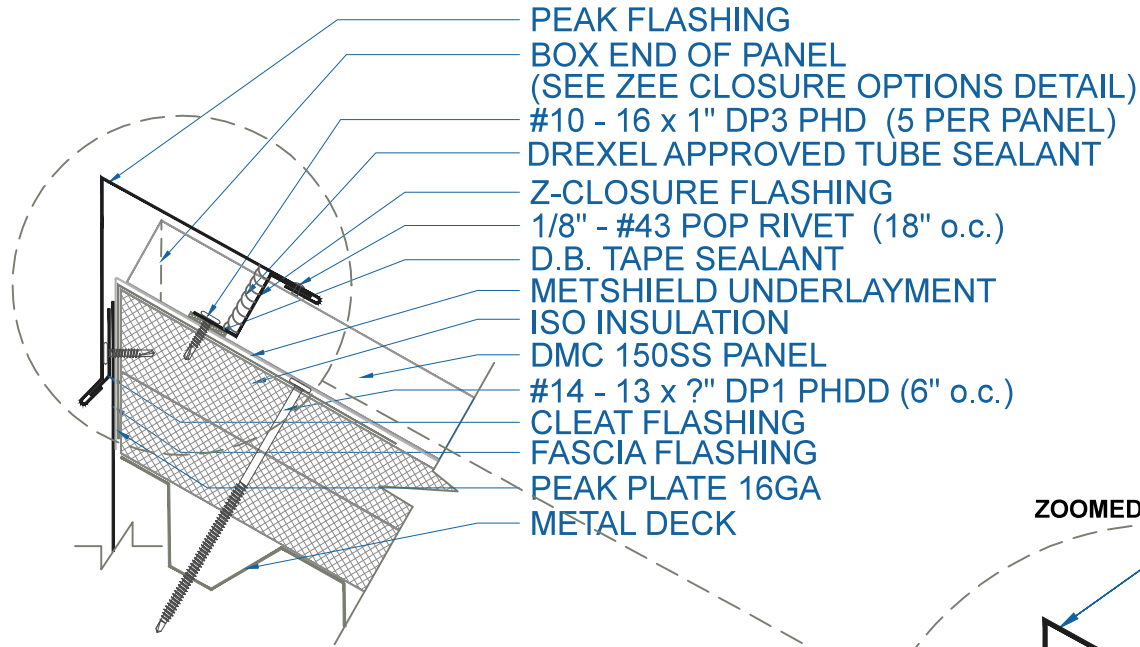

DMC 150SS - ISO w/ METAL DECK

EFFECTIVE DATE: 05-28-2013
 SUBJECT TO CHANGE WITHOUT NOTICE

PEAK
 SCALE: 3" = 1'-0"

DrexelMetals
 Roofing Systems + Custom Fabrication