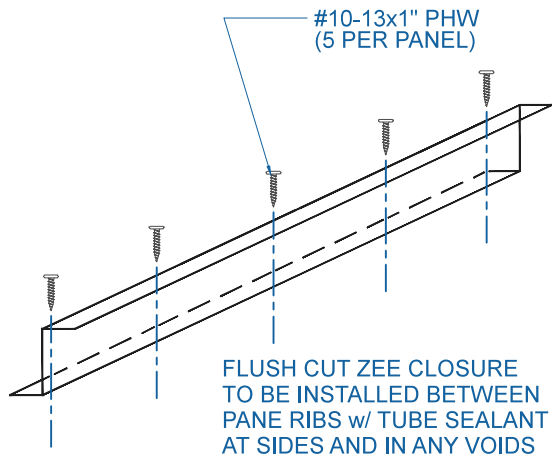

DMC 150SS - ISO w/ METAL DECK

EFFECTIVE DATE: 05-28-2013
 SUBJECT TO CHANGE WITHOUT NOTICE

PEAK
 SCALE: 3" = 1'-0"

DrexelMetals
 Roofing Systems + Custom Fabrication