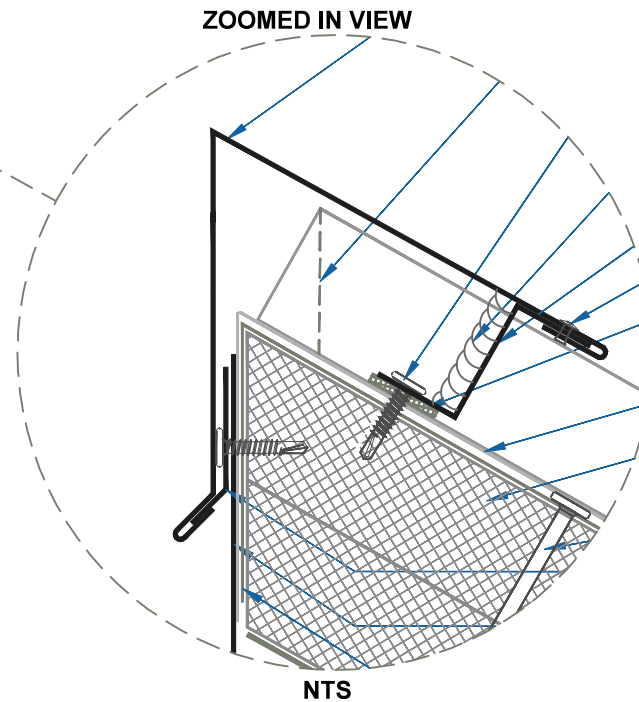

DMC 150SS - ISO w/ METAL DECK

EFFECTIVE DATE: 05-28-2013
 SUBJECT TO CHANGE WITHOUT NOTICE

PEAK
 SCALE: 3" = 1'-0"

DrexelMetals
 Roofing Systems + Custom Fabrication