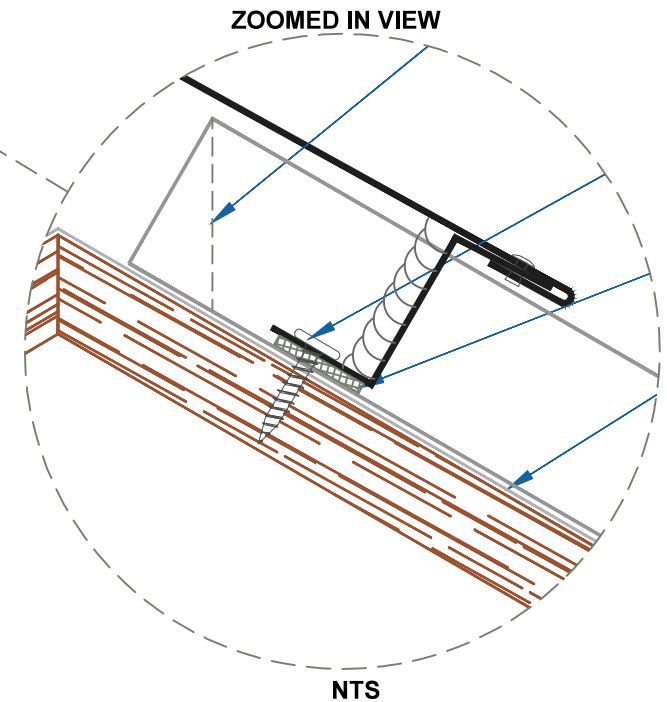

DMC 150SL - PLYWOOD

RIDGE / HIP

SCALE: 3" = 1'-0"

EFFECTIVE DATE: 02-01-13
SUBJECT TO CHANGE WITHOUT NOTICE