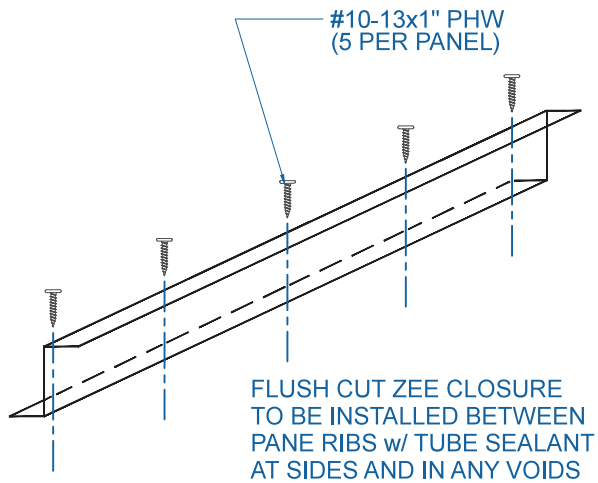

DMC 150SL - PLYWOOD

RIDGE / HIP

SCALE: 3" = 1'-0"

EFFECTIVE DATE: 02-01-13
SUBJECT TO CHANGE WITHOUT NOTICE