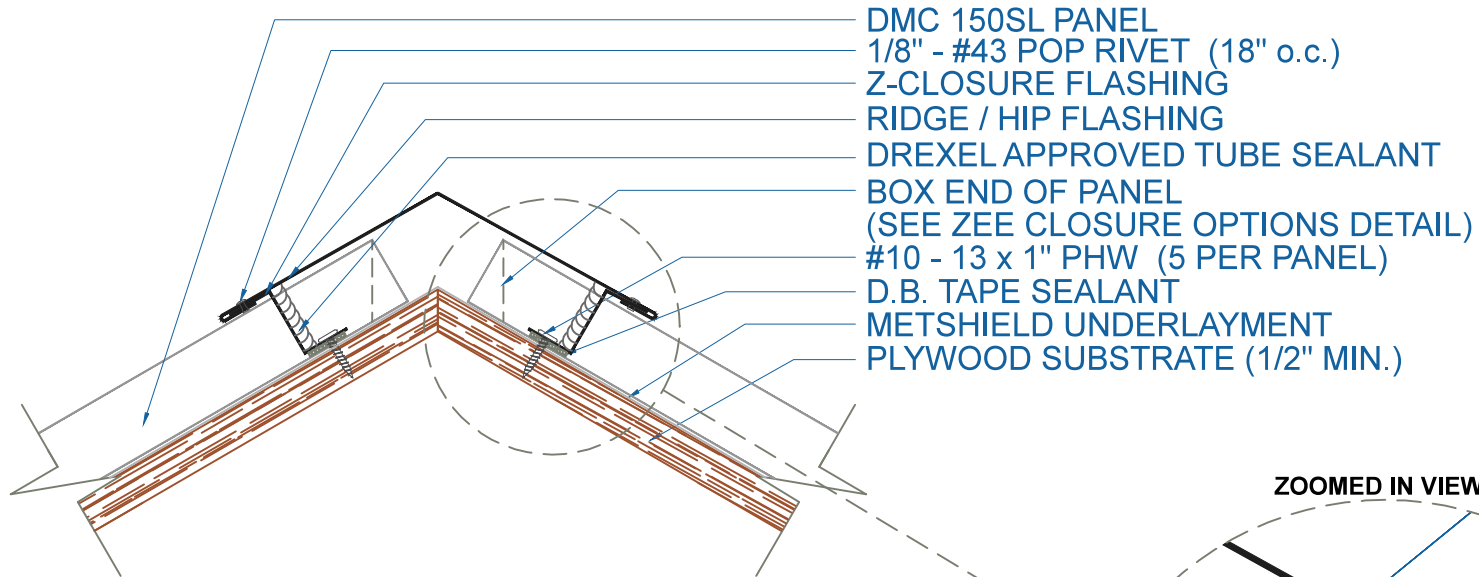

DMC 150SL - PLYWOOD

RIDGE / HIP

SCALE: 3" = 1'-0"

EFFECTIVE DATE: 02-01-13
SUBJECT TO CHANGE WITHOUT NOTICE