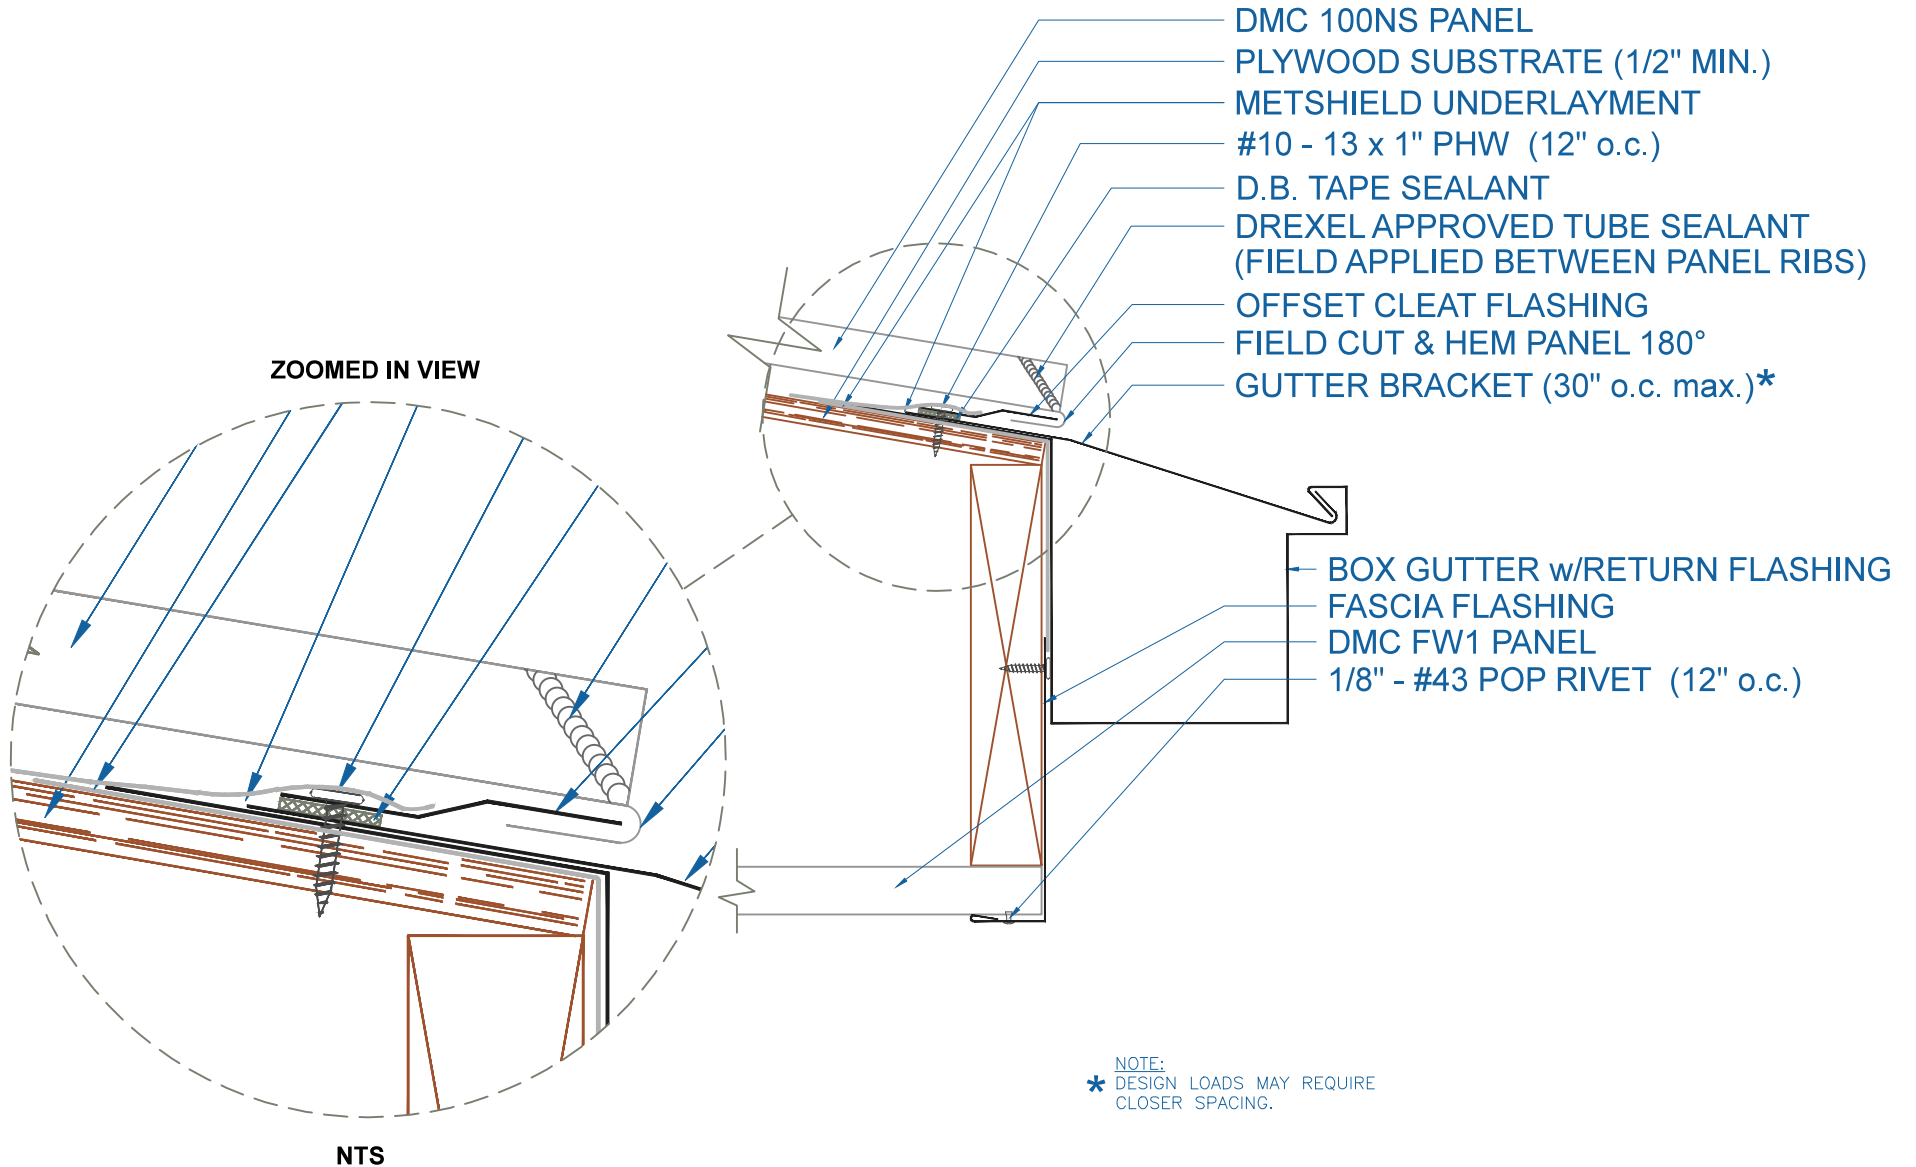

DMC 100NS - PLYWOOD

BOX GUTTER - w/RETURN w/SOFFIT

SCALE: 3" = 1'-0"

EFFECTIVE DATE: 02-15-13
SUBJECT TO CHANGE WITHOUT NOTICE