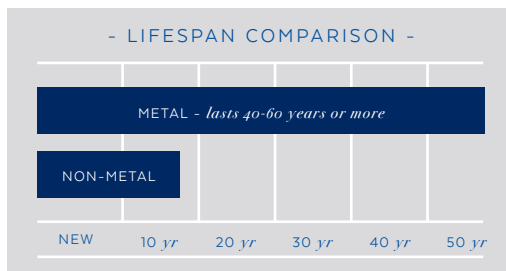

BETTER + SMARTER

WHILE THE INITIAL COSTS OF A METAL ROOF MAY BE HIGHER THAN ASPHALT SHINGLES, A METAL ROOF IS THE *better investment* IN THE LONG RUN.

LIFESPAN

Metal roofs last 2-3 TIMES LONGER than asphalt roofs. Virtually maintenance-free. No intermittent repair costs.

ATTRACT POTENTIAL BUYERS

A roof can account for 40% of a home's visual impact from the curb¹ and help attract potential buyers should you decide to sell.

GOLD STANDARD TRANSFERABLE WARRANTY

Drexel Metals is the ONLY metal roofing company that provides a warranty that can be transferred to the next owner if you sell your home.

CREATE ROOF ENVY

Drexel Metals roofs are more than just smart, financially superior investments. They are visually stunning. You'll be the envy of the neighborhood.

+ FAST FACTS

ENERGY EFFICIENT

Drexel Metals cool roof colors reflect rather than absorb the sun's heat energy, which makes it one of the most energy efficient roof systems available.

THE GREEN CHOICE

Keeping your home warmer in winter and cooler in summer with reduced energy spending is just part of the green story.

MADE OF
RECYCLED MATERIAL

100%
RECYCLABLE