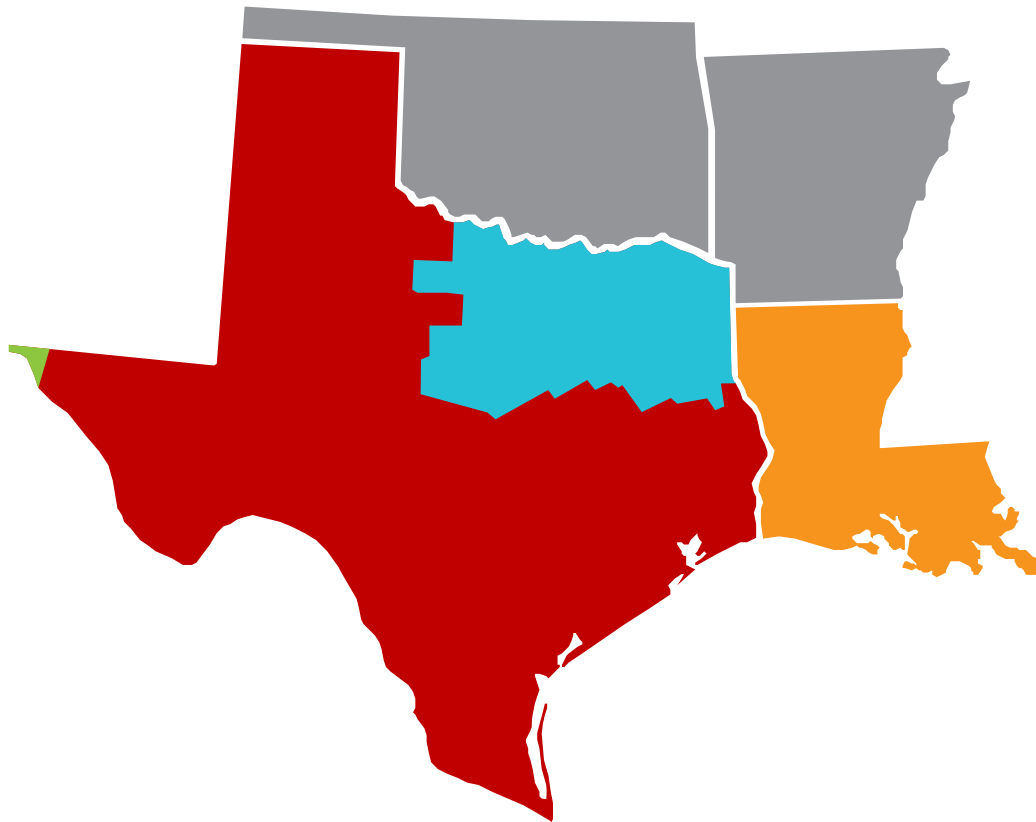

Southwest Region

Bill Hamil
Regional Manager –
Pacific Northwest, West and
Southwest
720-666-1306
bhamil@drexmet.com
TX, AR, OK

Scott McLaughlin
Territory Sales Representative
480-349-4048
scott.mclaughlin@carlisleccm.com
TX

CSL Materials
Independent Rep Group
DFW

Susan Deaton
Inside Sales Support
214-263-6628
sdeaton@csl-materials.com

Spencer Haines
Independent Sales Representative
469-486-4984
shaines@csl-materials.com

Rio Grande Roofing Reps
Independent Sales Representative
Justin Birrell
505-489-5313
justin@rgreps.com
El Paso

Jim Alex
Regional Manager – Southeast
727-266-9077
jalex@drexmet.com
LA

Mark Halbert
Territory Sales Representative
601-715-7033
mhalbert@drexmet.com
LA