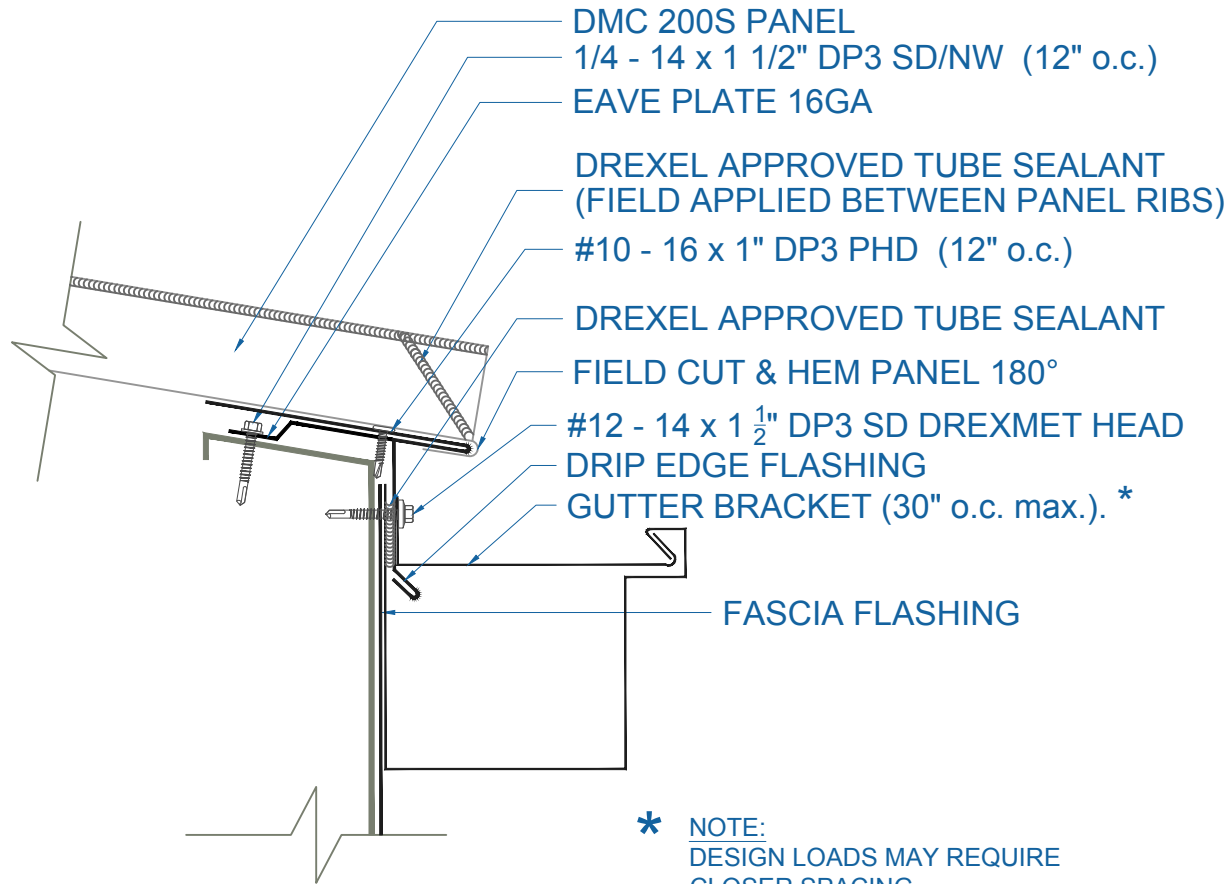

# DMC 200S - OPEN FRAMING

## BOX GUTTER DRIP EDGE (NO RETURN)

SCALE: 3" = 1'-0"