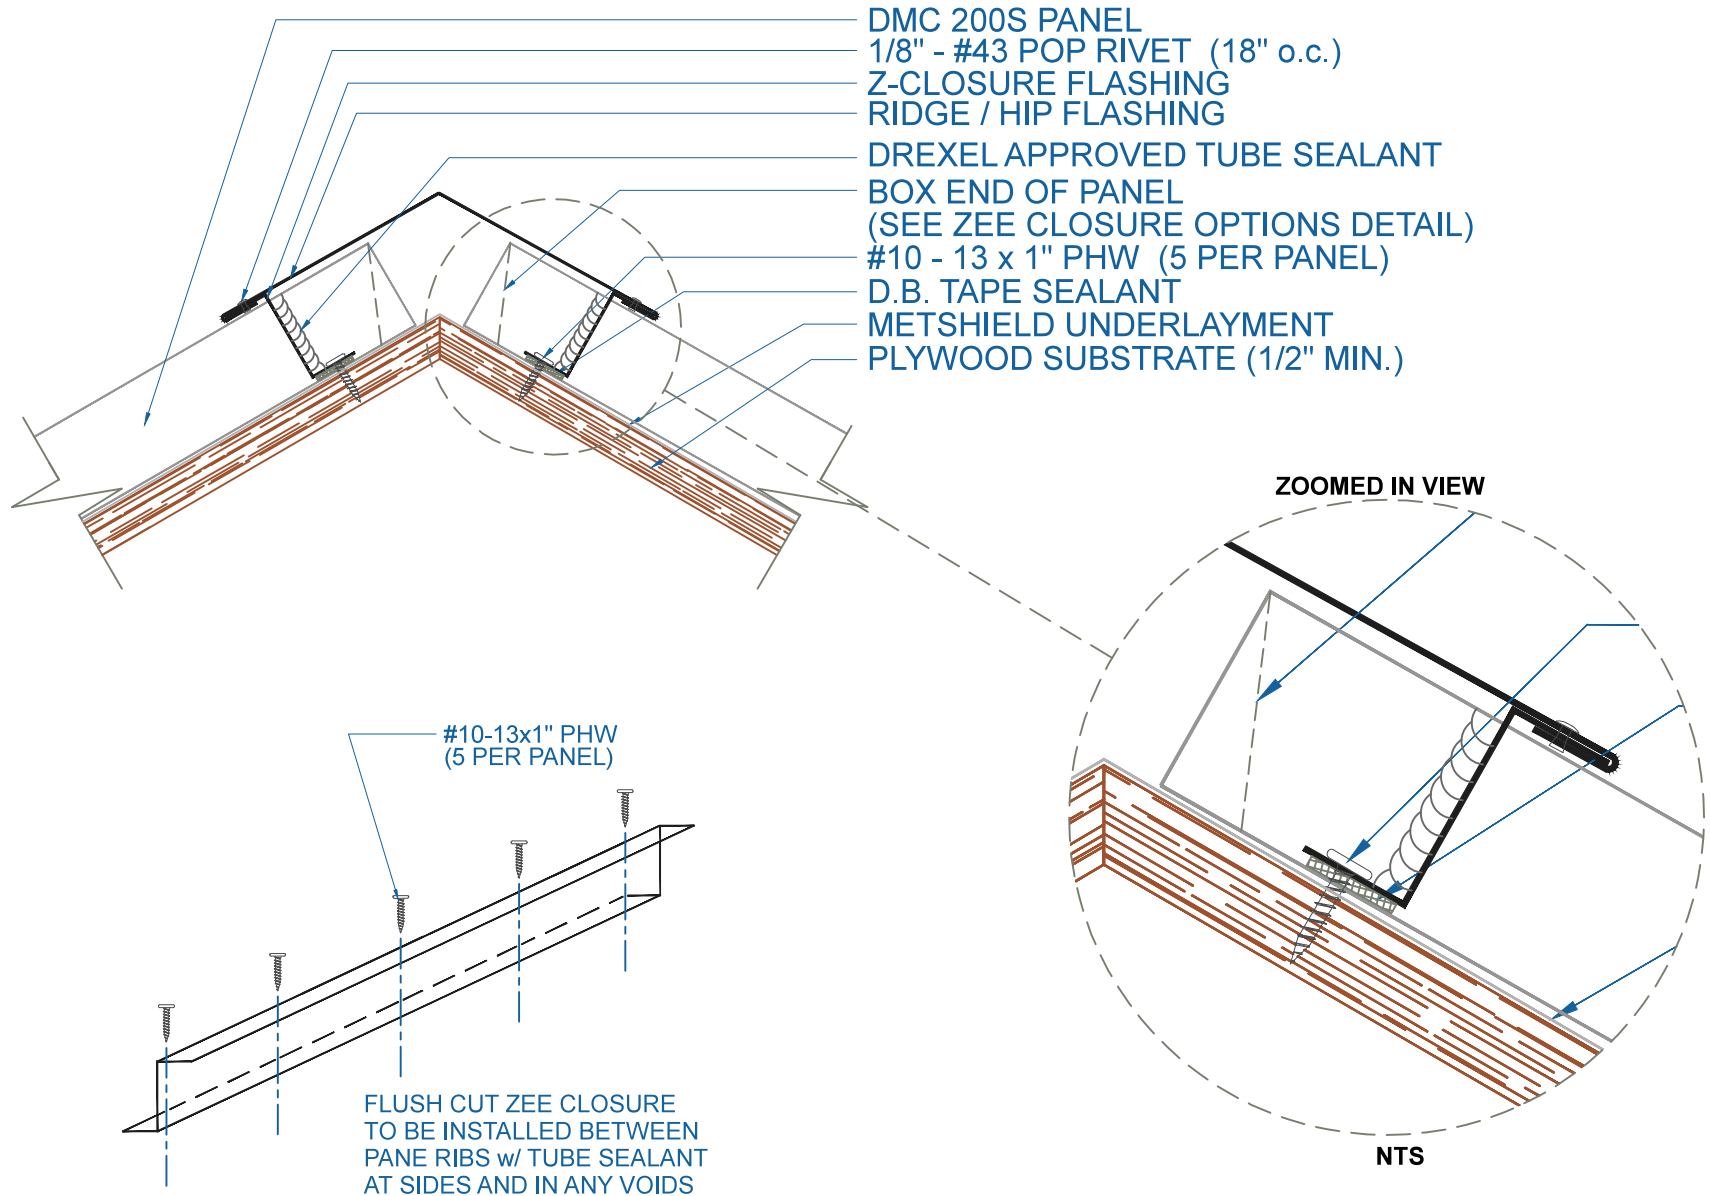

# DMC 200S - PLYWOOD

EFFECTIVE DATE: 12-11-12  
SUBJECT TO CHANGE WITHOUT NOTICE

## RIDGE / HIP

SCALE: 3" = 1'-0"

**DrexelMetals**  
Roofing Systems + Custom Fabrication