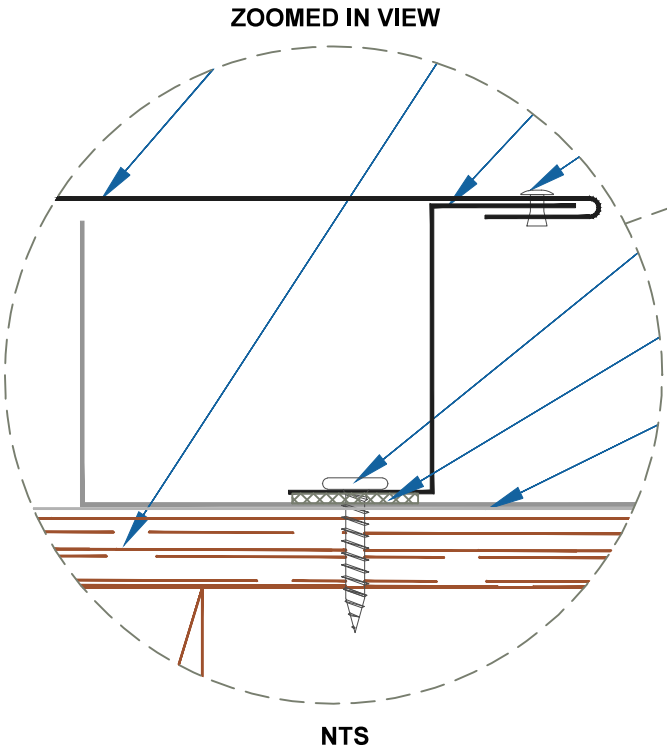

DMC 200S - PLYWOOD

EFFECTIVE DATE: 12-07-12
 SUBJECT TO CHANGE WITHOUT NOTICE

RAKEWALL
 SCALE: 3" = 1'-0"