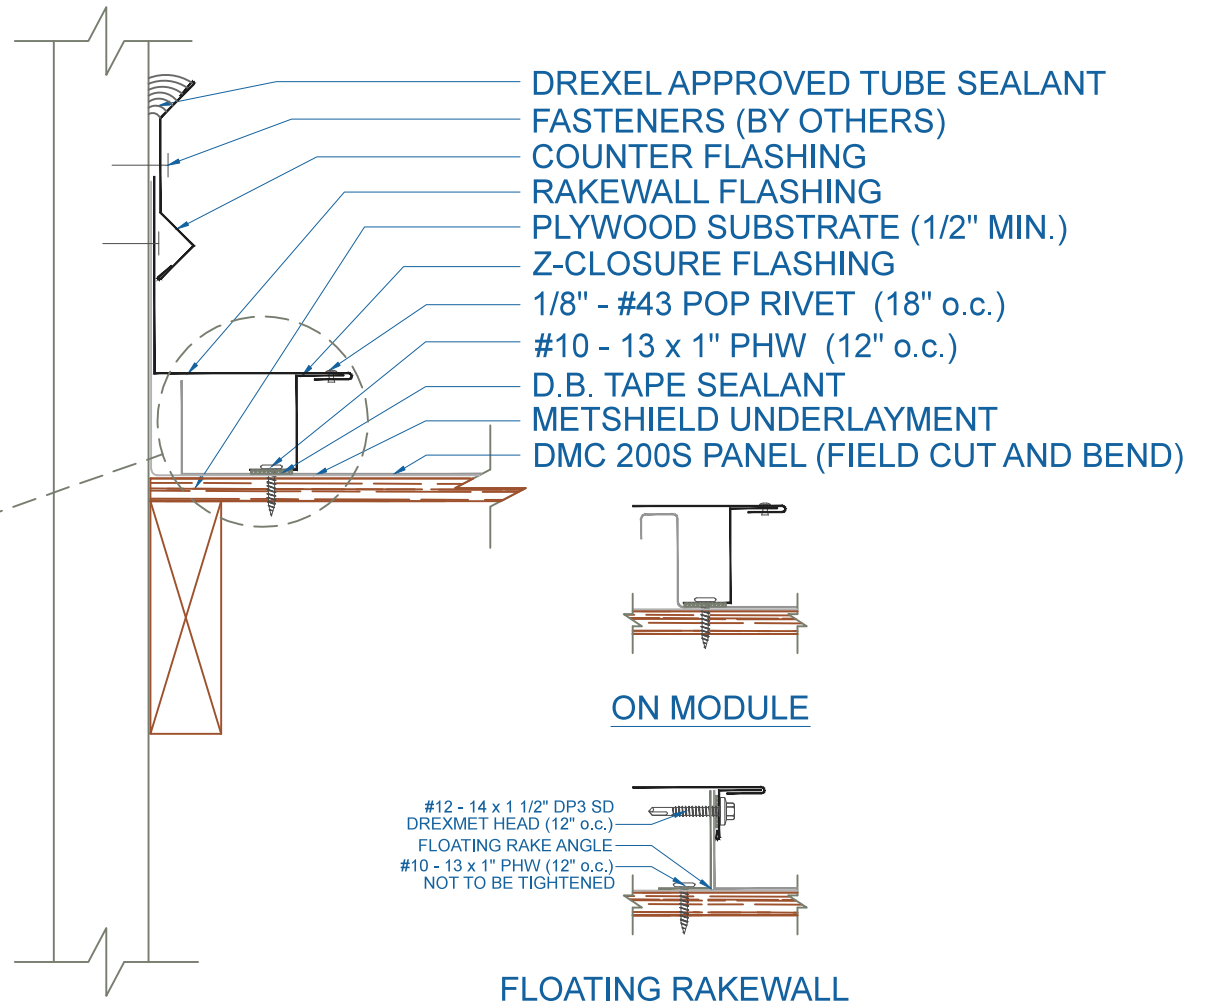

DMC 200S - PLYWOOD

EFFECTIVE DATE: 12-07-12
 SUBJECT TO CHANGE WITHOUT NOTICE

RAKEWALL
 SCALE: 3" = 1'-0"