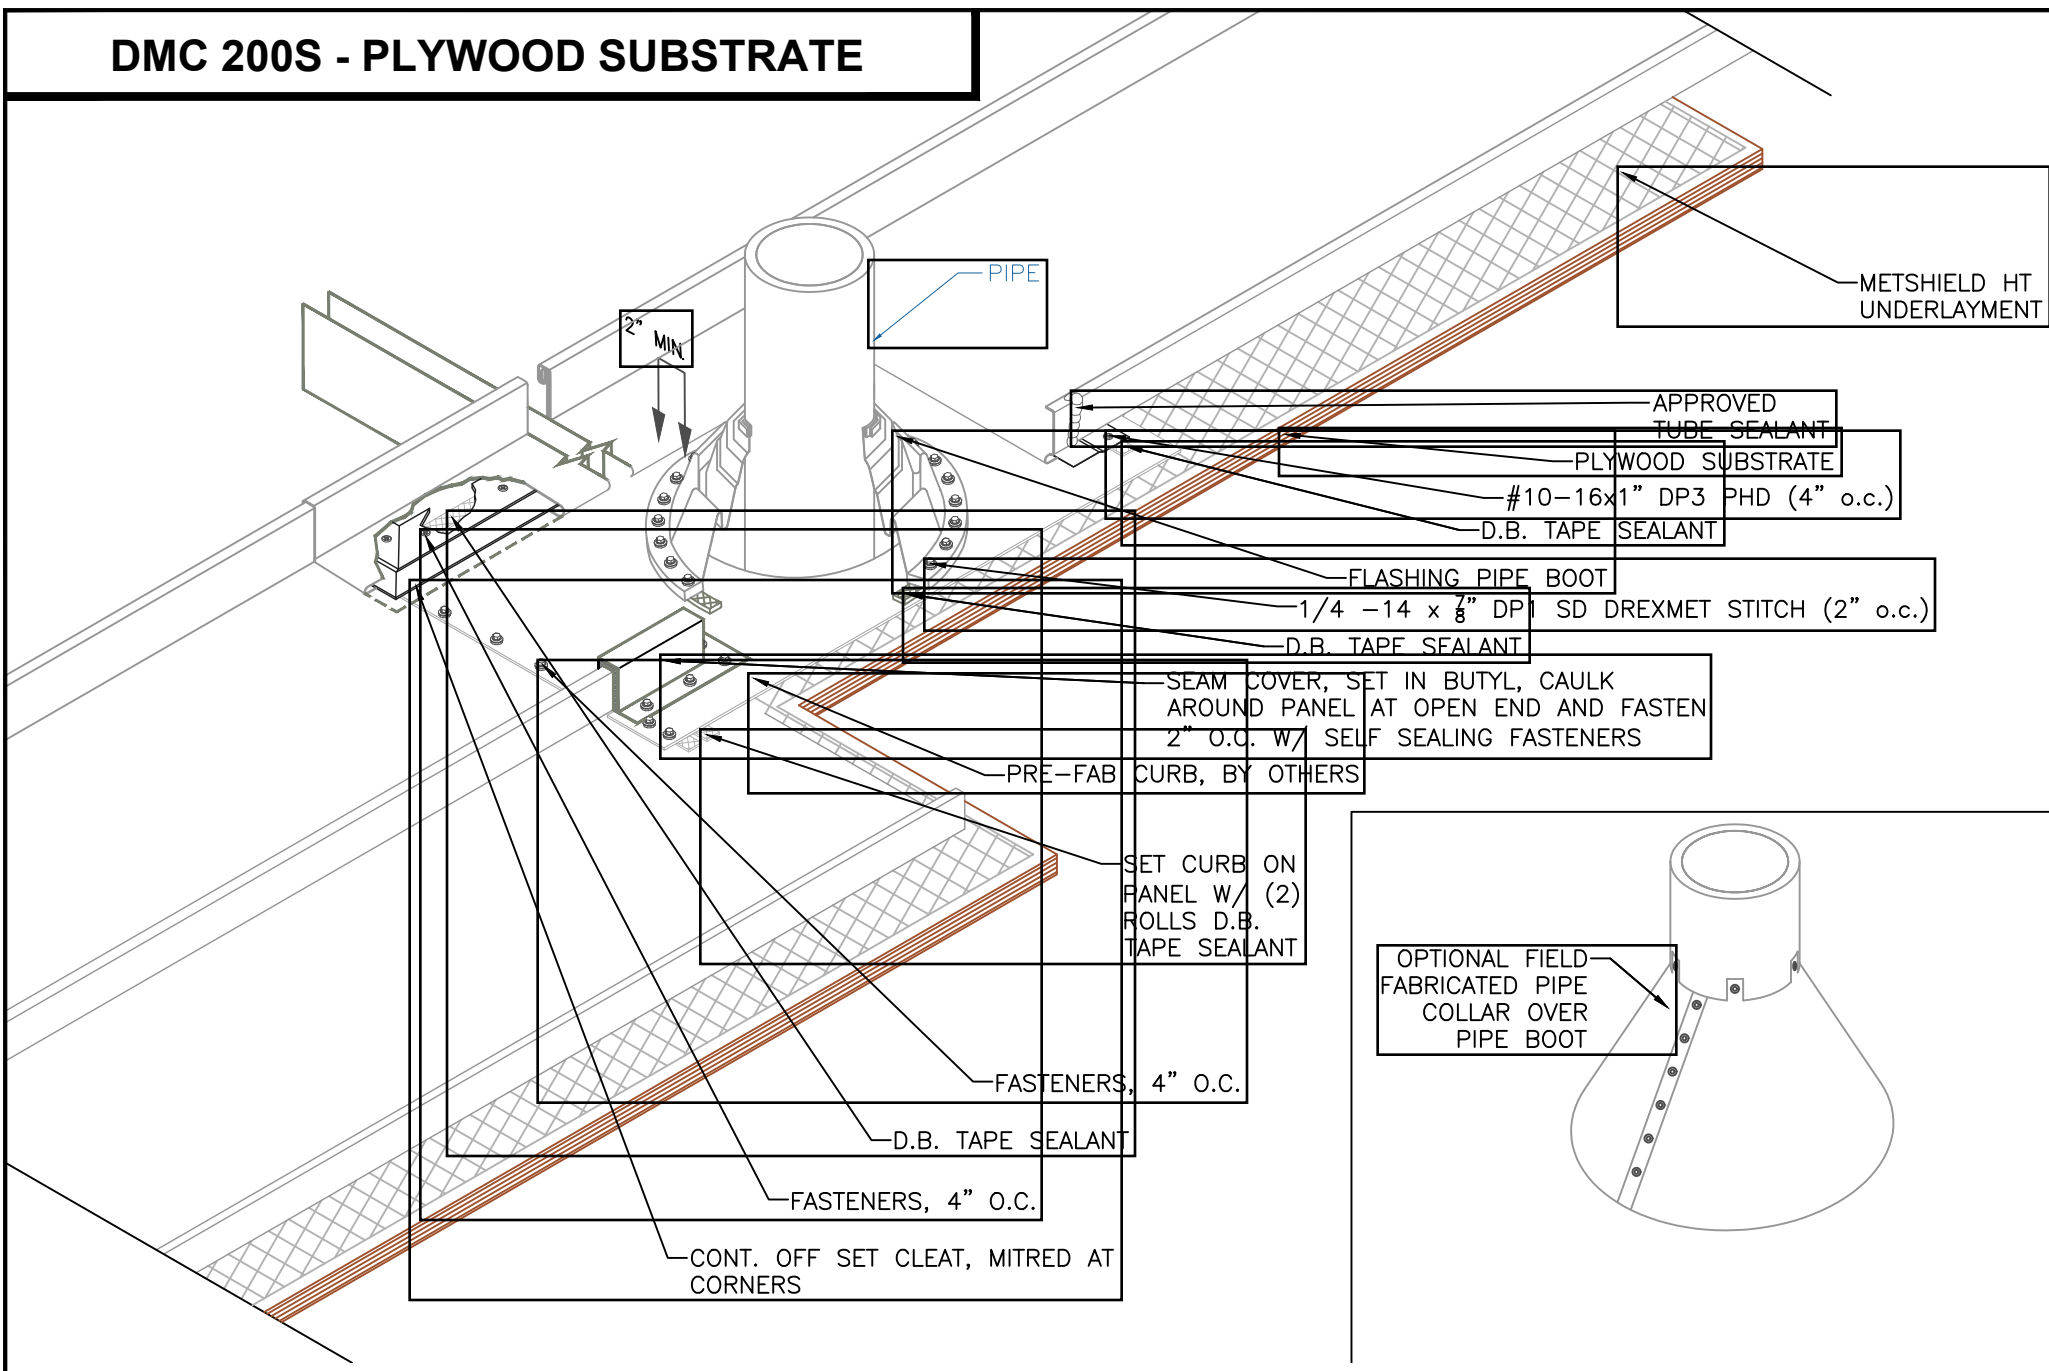

DMC 200S - PLYWOOD SUBSTRATE

PIPE FLASHING PAN DETAIL

EFFECTIVE DATE: 06-06-19
SUBJECT TO CHANGE WITHOUT NOTICE

SCALE: NTS