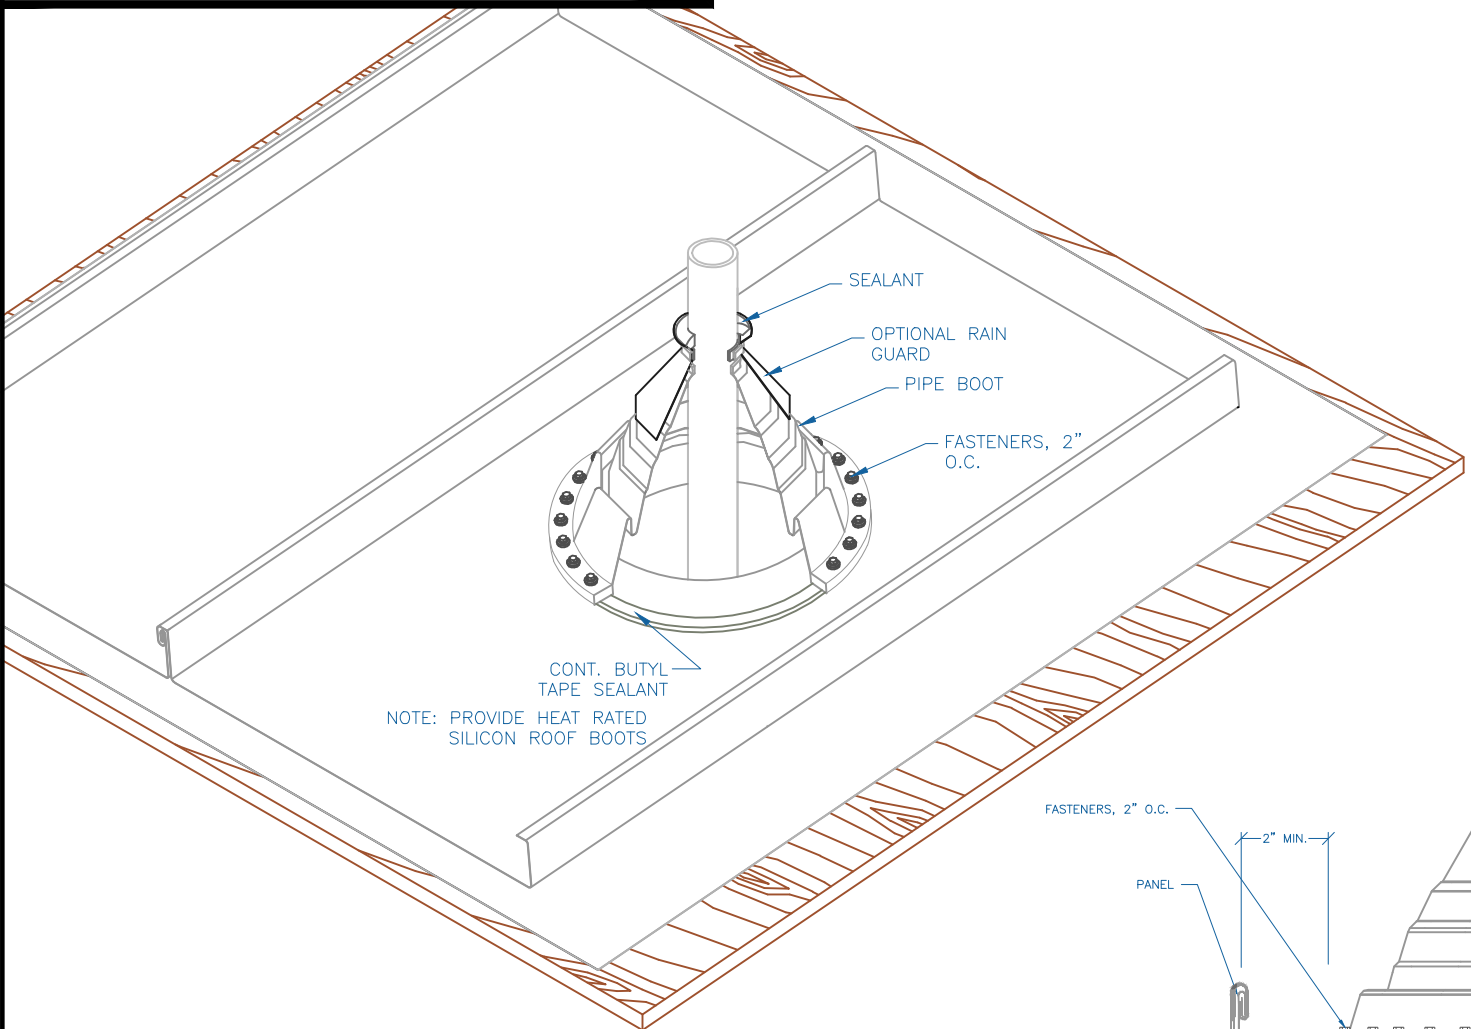

DMC 200S - PLYWOOD

PIPE FLASHING DETAIL

SCALE: NTS