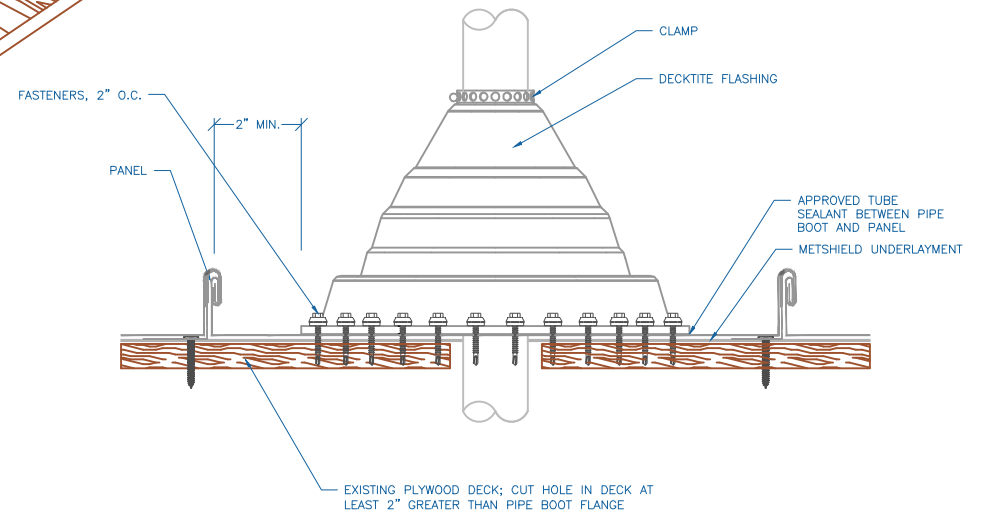

DMC 200S - PLYWOOD

PIPE FLASHING DETAIL

SCALE: NTS