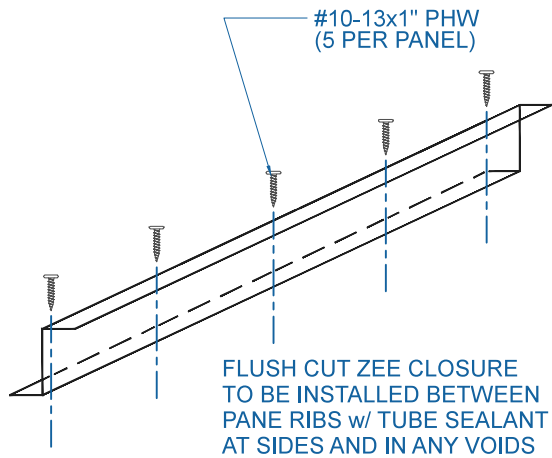

DMC 200S - PLYWOOD

EFFECTIVE DATE: 12-11-12
 SUBJECT TO CHANGE WITHOUT NOTICE

PEAK
 SCALE: 3" = 1'-0"