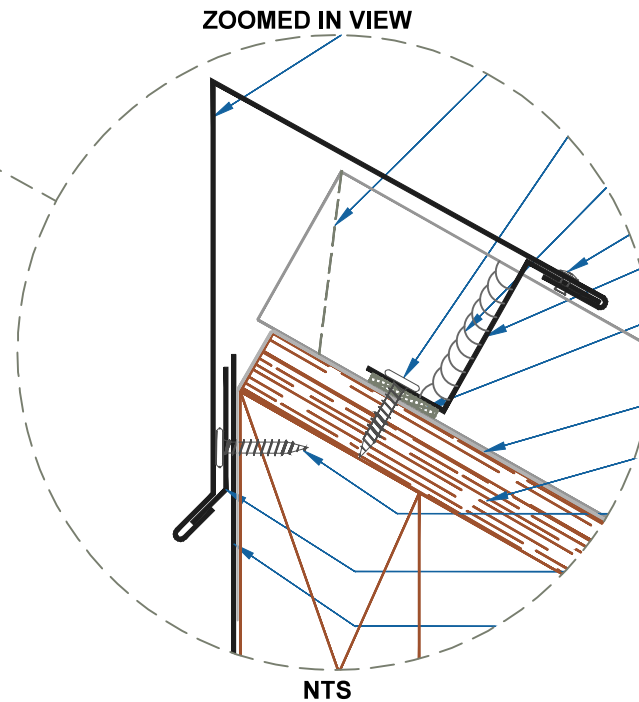

DMC 200S - PLYWOOD

EFFECTIVE DATE: 12-11-12
 SUBJECT TO CHANGE WITHOUT NOTICE

PEAK
 SCALE: 3" = 1'-0"