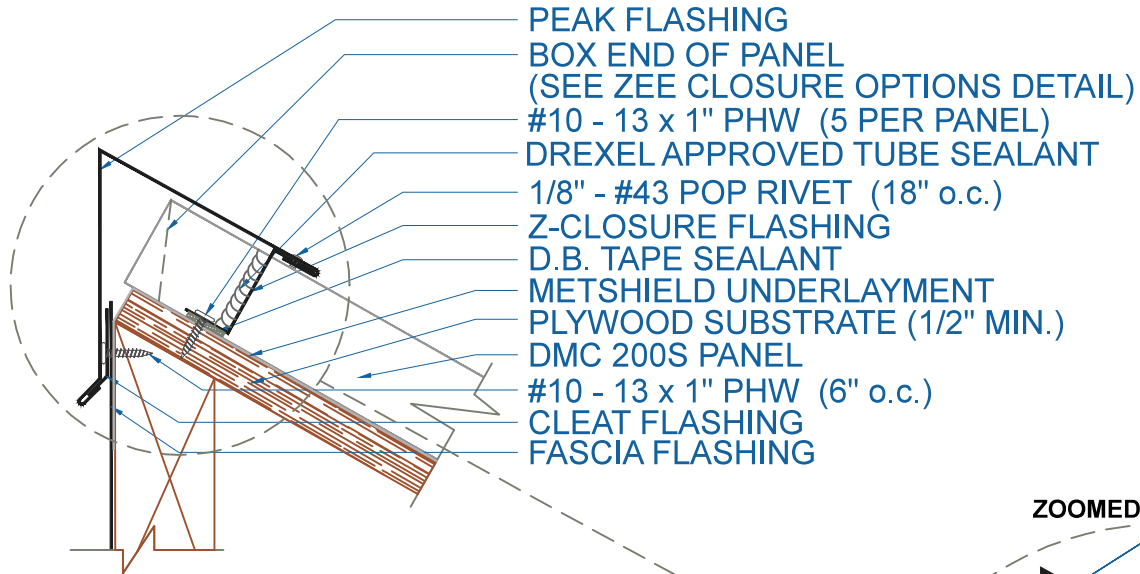

DMC 200S - PLYWOOD

EFFECTIVE DATE: 12-11-12
 SUBJECT TO CHANGE WITHOUT NOTICE

PEAK
 SCALE: 3" = 1'-0"