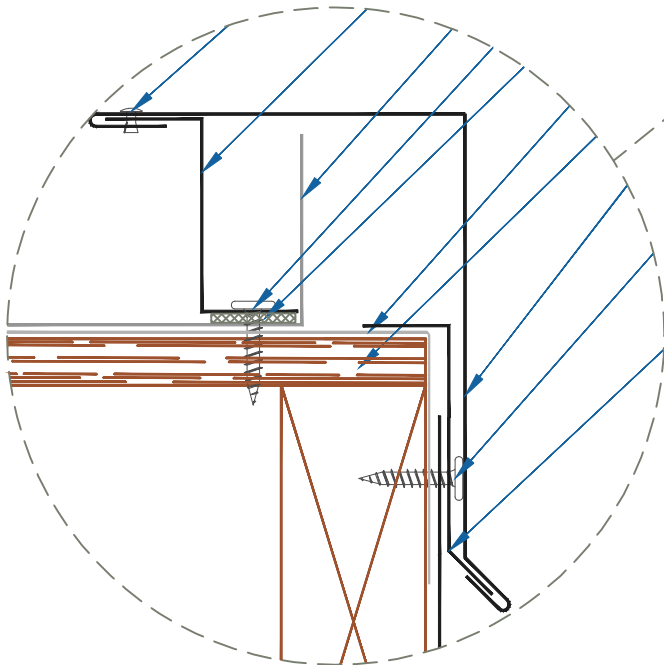

# DMC 200S - PLYWOOD

ZOOMED IN VIEW

NTS

ON MODULE

- #12 - 14 x 1 1/2" DP3 SD DREXMET HEAD (12" o.c.)
- FLOATING RAKE ANGLE
- #10 - 13 x 1" PHW (12" o.c.)
- NOT TO BE TIGHTENED

FLOATING GABLE

EFFECTIVE DATE: 12-11-12  
SUBJECT TO CHANGE WITHOUT NOTICE

**GABLE**

SCALE: 3" = 1'-0"