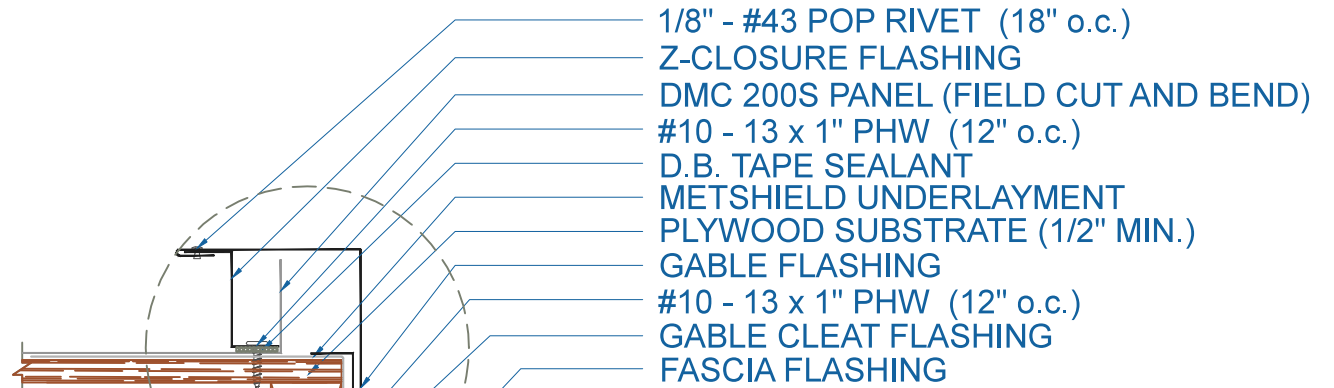

# DMC 200S - PLYWOOD

ZOOMED IN VIEW

NTS

ON MODULE

- #12 - 14 x 1 1/2" DP3 SD DREXMET HEAD (12" o.c.)
- FLOATING RAKE ANGLE
- #10 - 13 x 1" PHW (12" o.c.)
- NOT TO BE TIGHTENED

FLOATING GABLE

EFFECTIVE DATE: 12-11-12  
SUBJECT TO CHANGE WITHOUT NOTICE

**GABLE**

SCALE: 3" = 1'-0"