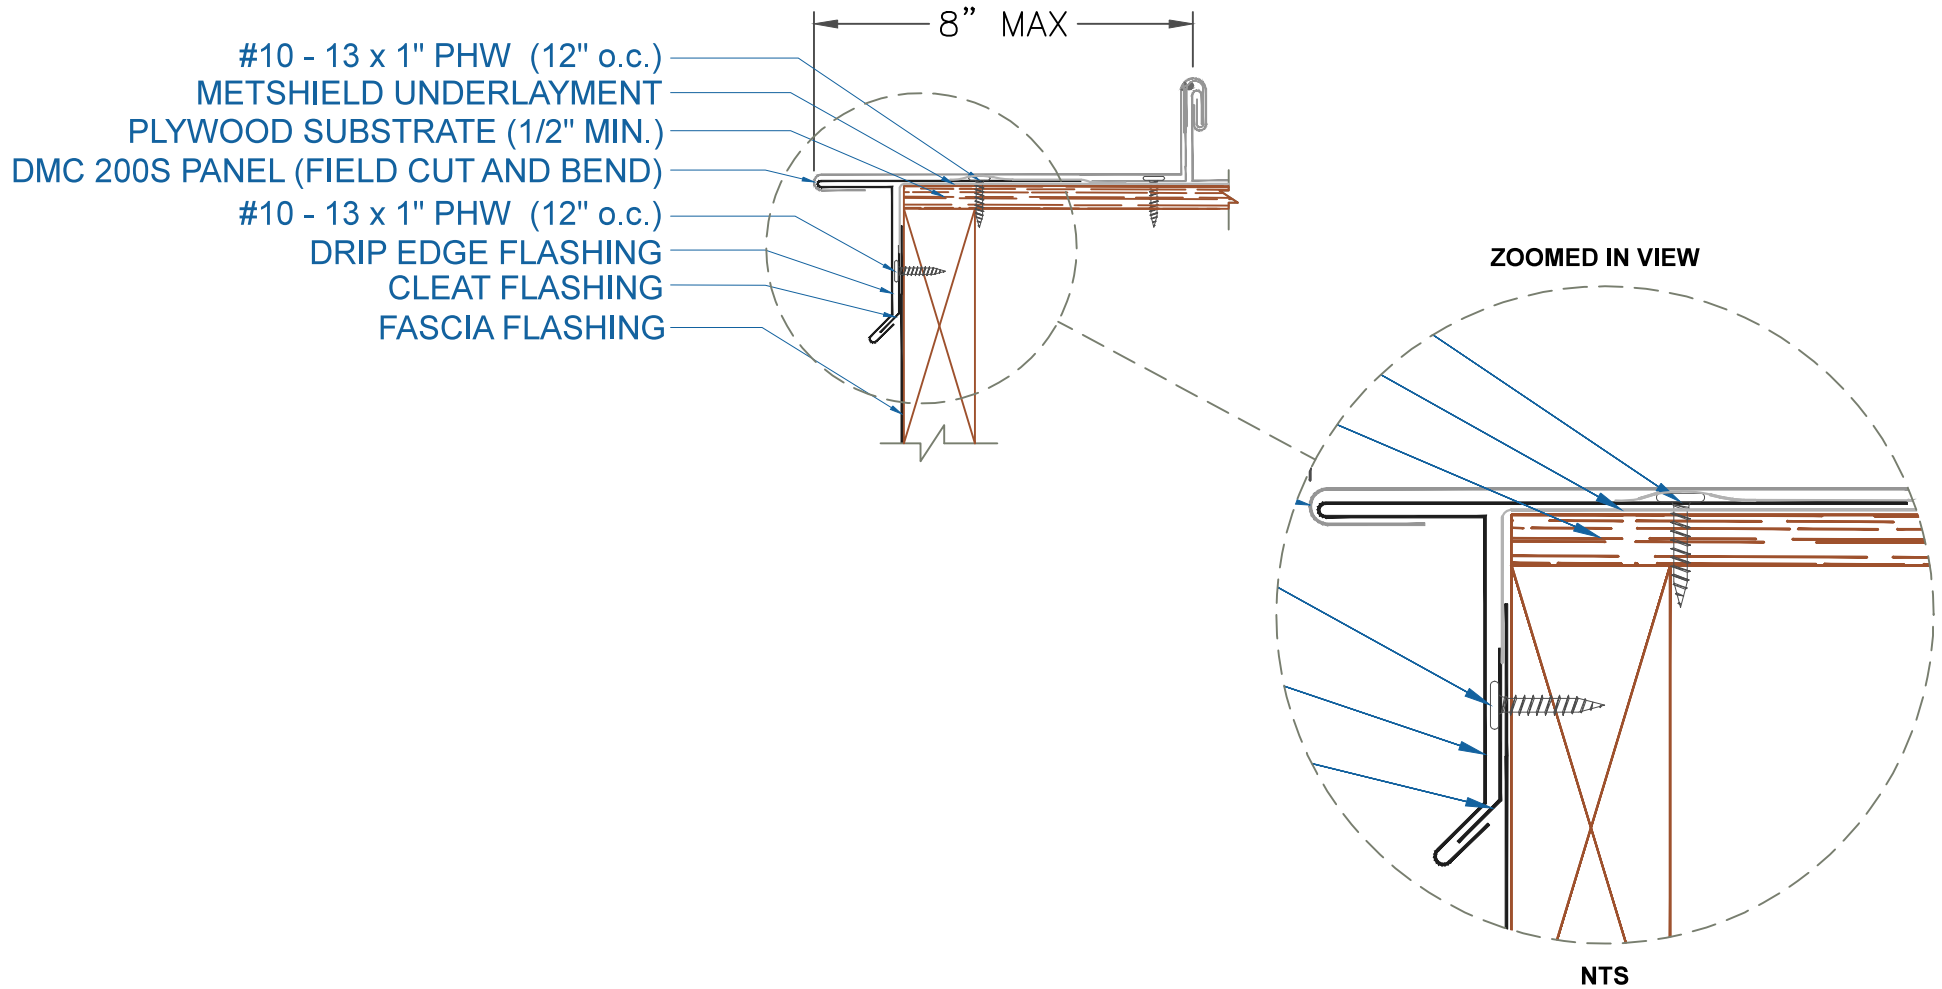

# DMC 200S - PLYWOOD

## GABLE w/DRIP EDGE

SCALE: 3" = 1'-0"

EFFECTIVE DATE: 12-11-12  
SUBJECT TO CHANGE WITHOUT NOTICE