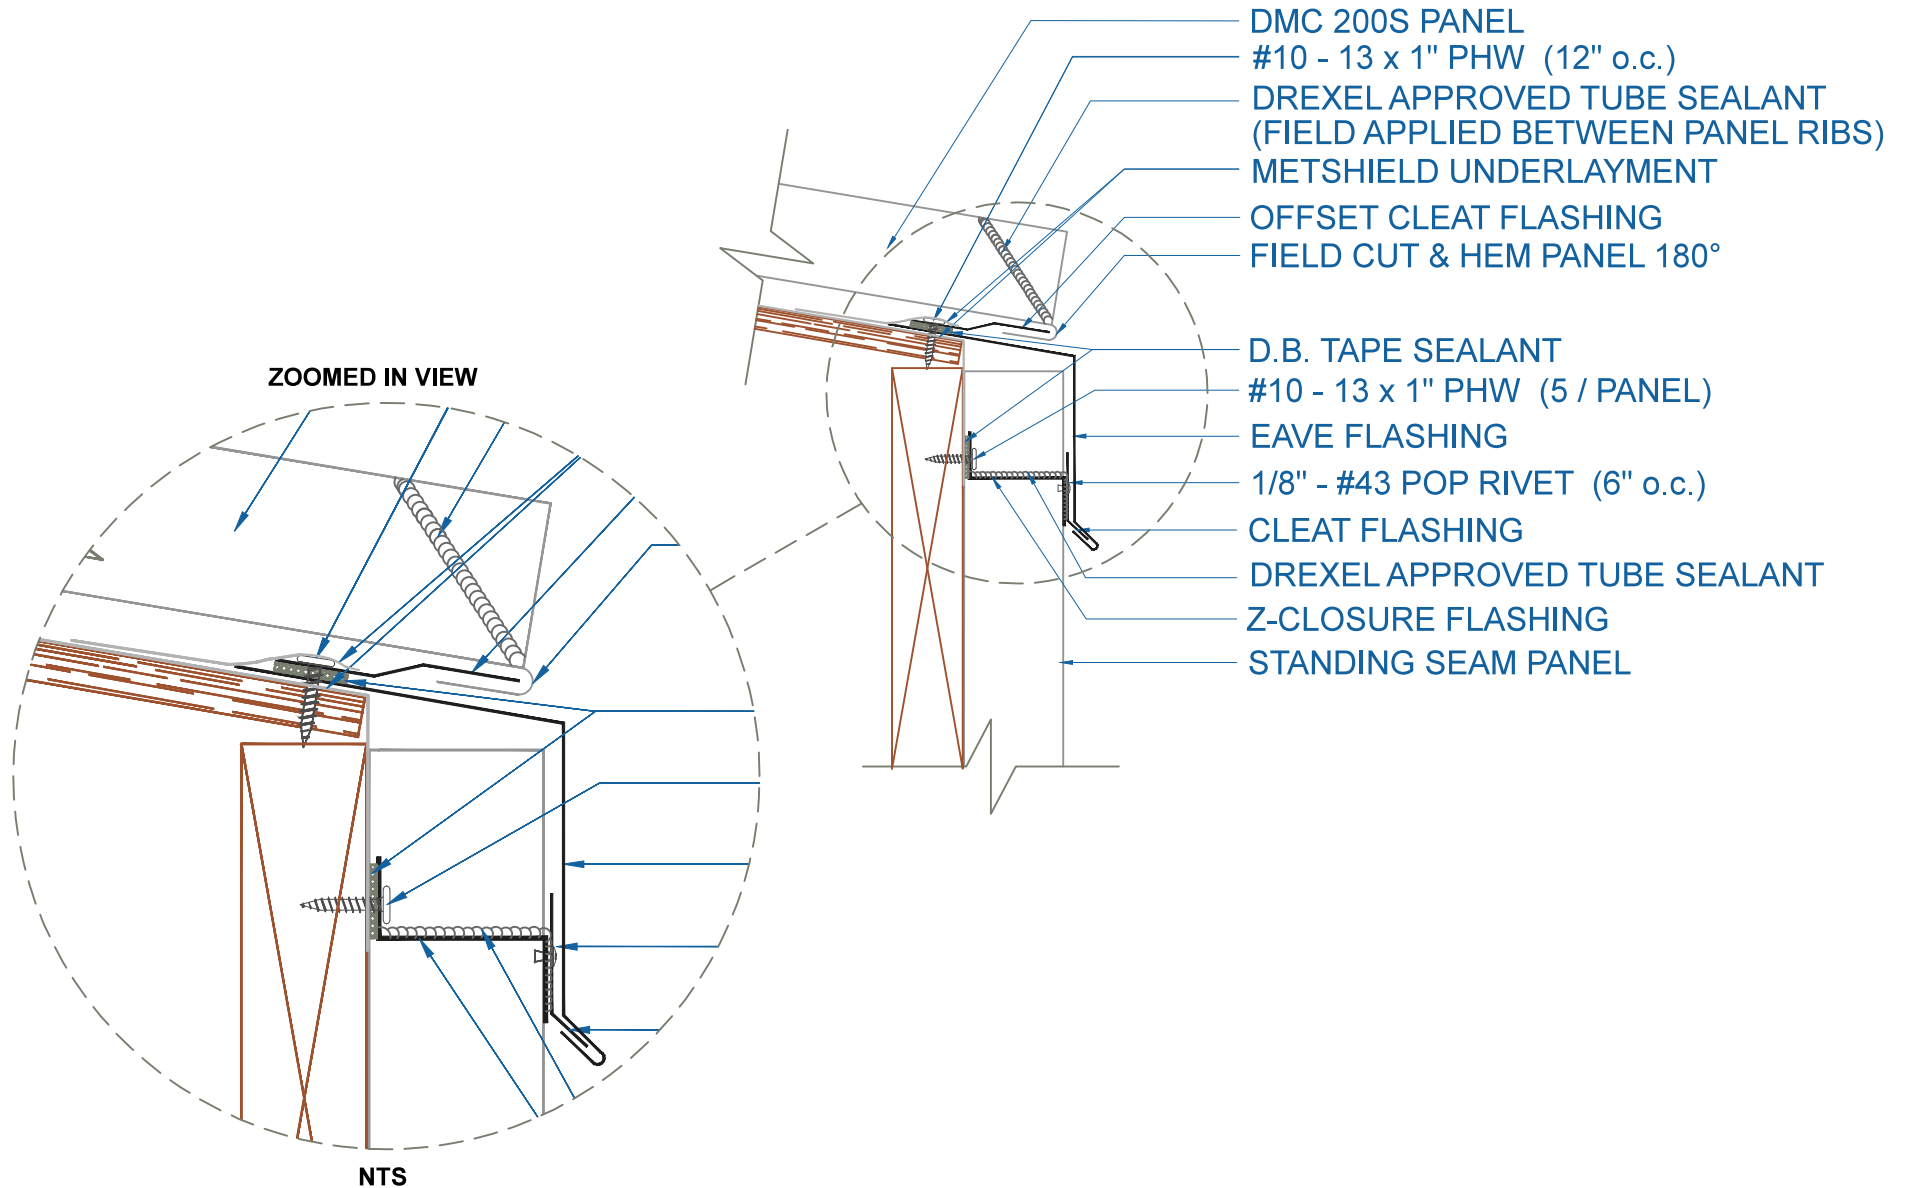

# DMC 200S - PLYWOOD

## EAVE w/STANDING SEAM PANEL

SCALE: 3" = 1'-0"

EFFECTIVE DATE: 12-07-12  
SUBJECT TO CHANGE WITHOUT NOTICE