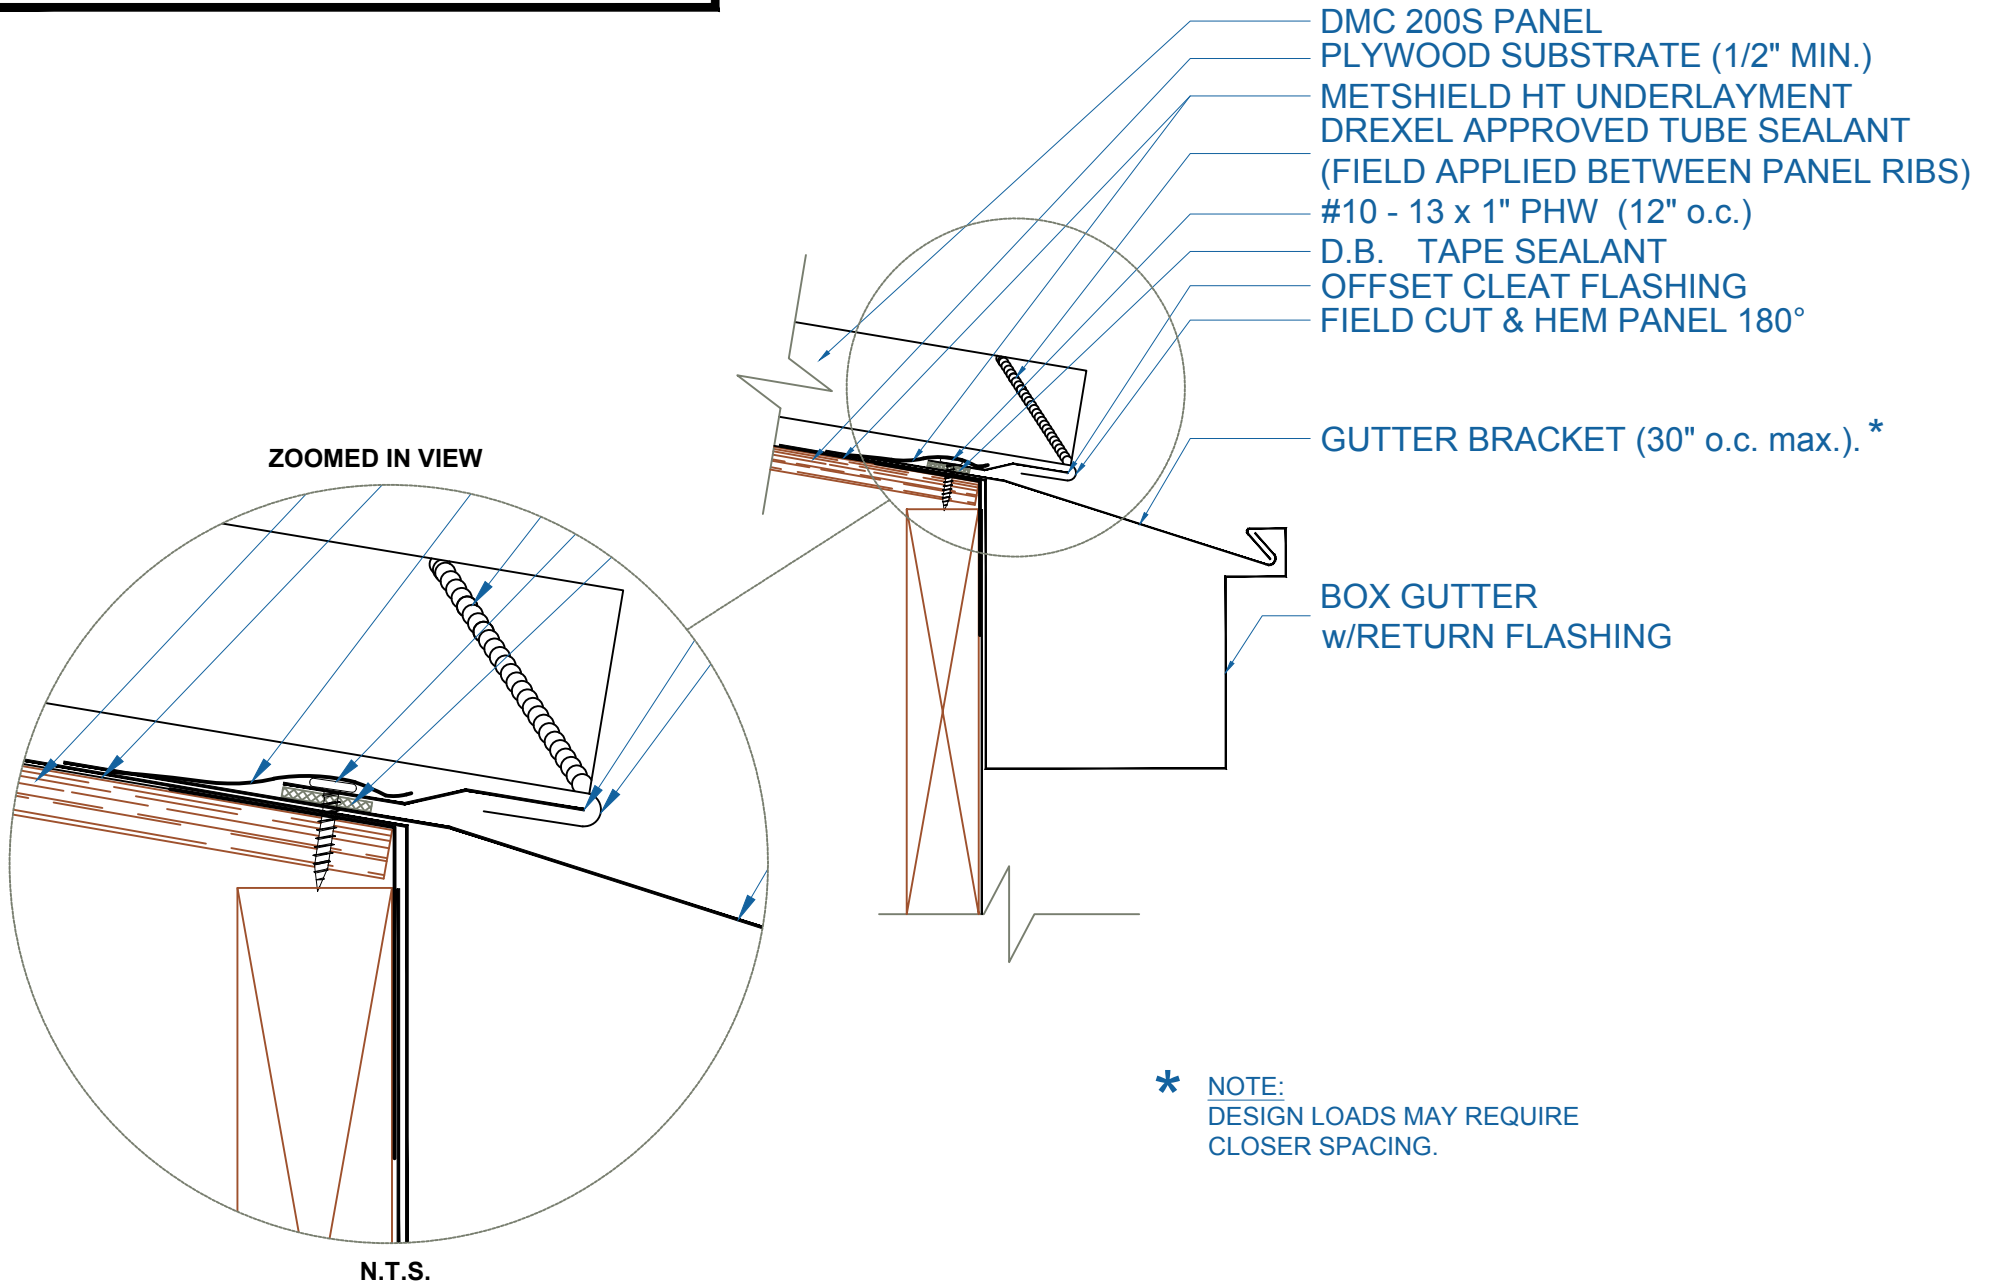

# DMC 200S - PLYWOOD

## BOX GUTTER w/RETURN

SCALE: 3" = 1'-0"

EFFECTIVE DATE: 12-07-12  
SUBJECT TO CHANGE WITHOUT NOTICE