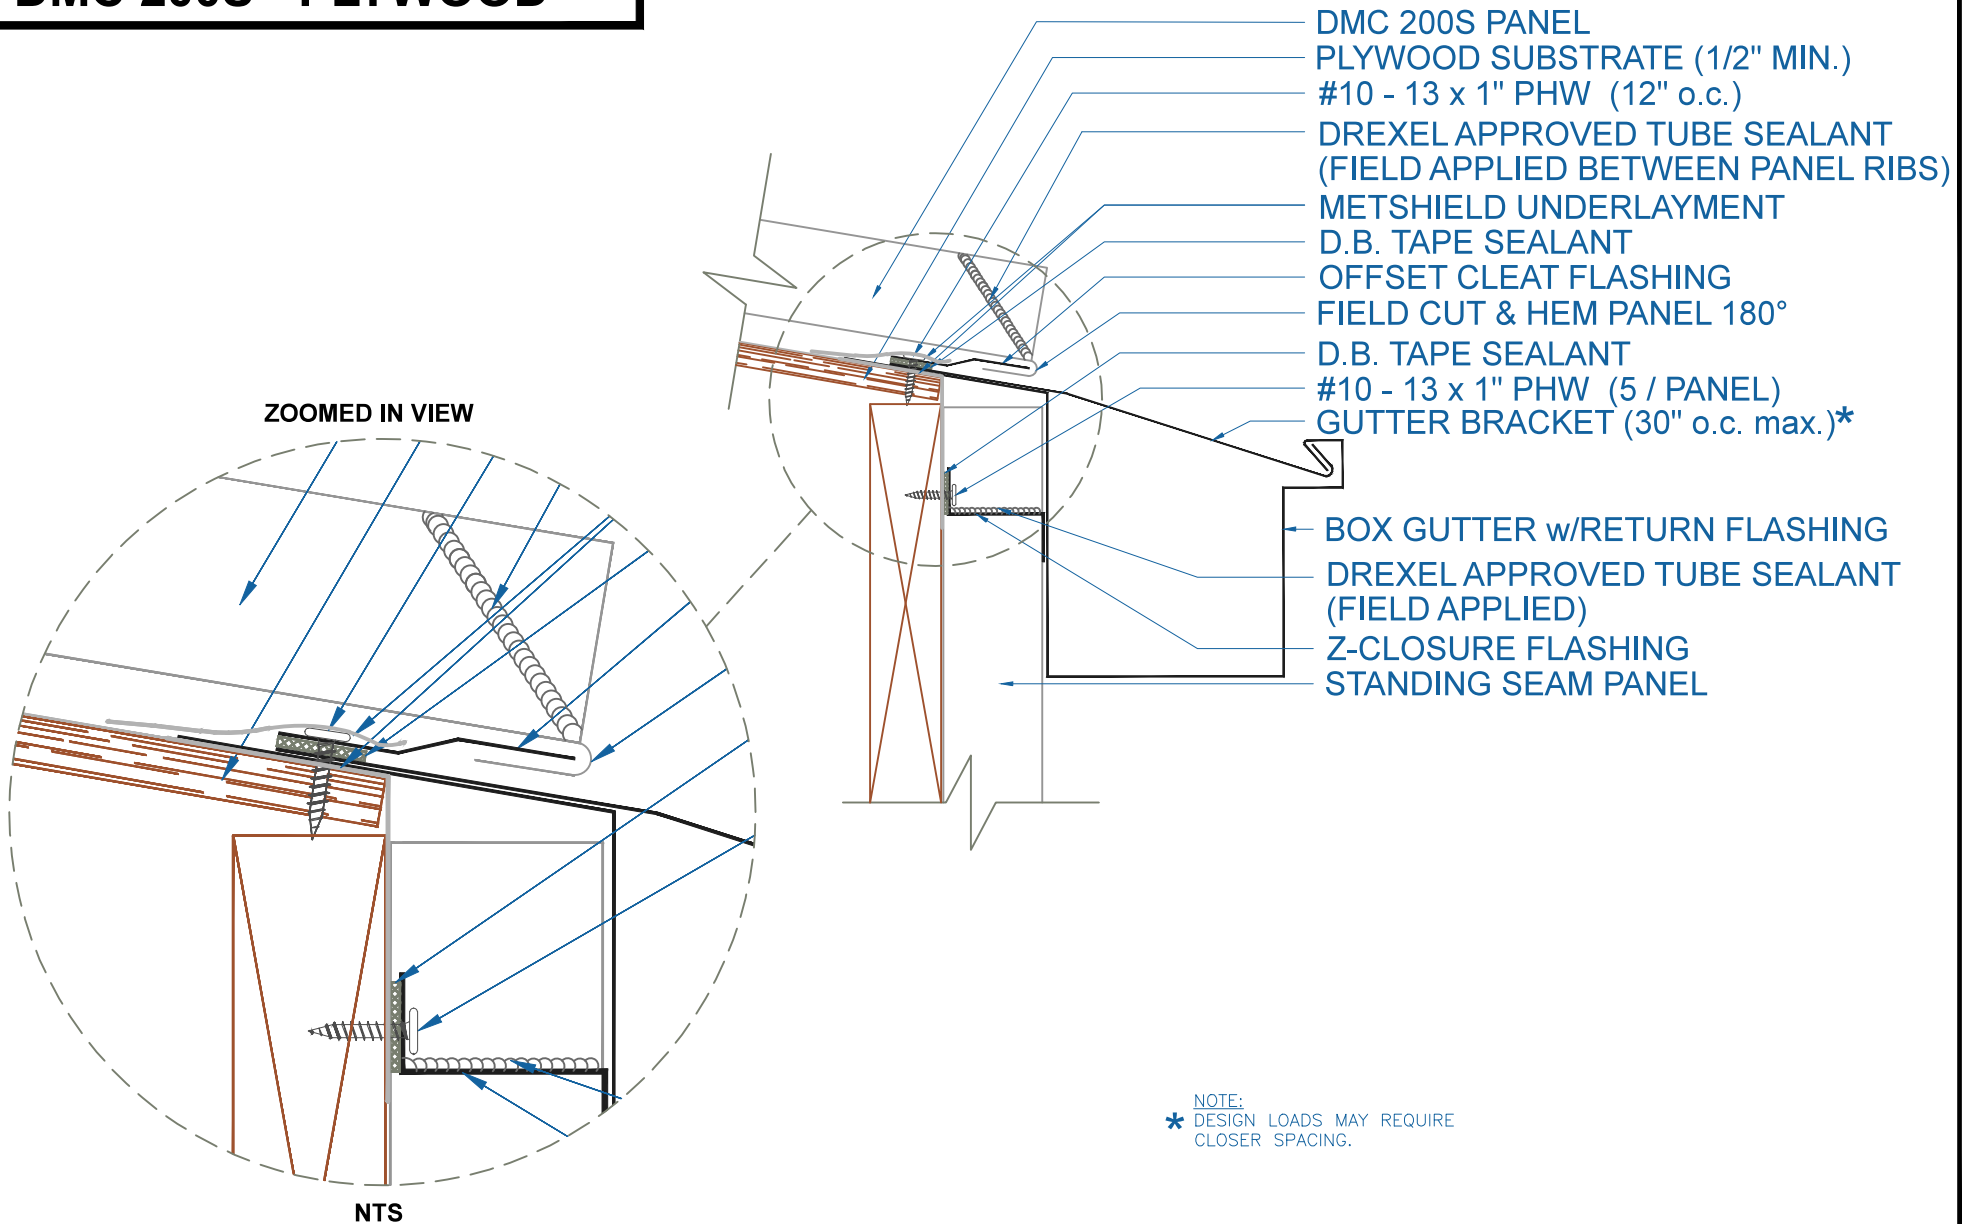

DMC 200S - PLYWOOD

BOX GUTTER w/RETURN w/STANDING SEAM PANEL

SCALE: 3" = 1'-0"

EFFECTIVE DATE: 12-07-12
SUBJECT TO CHANGE WITHOUT NOTICE