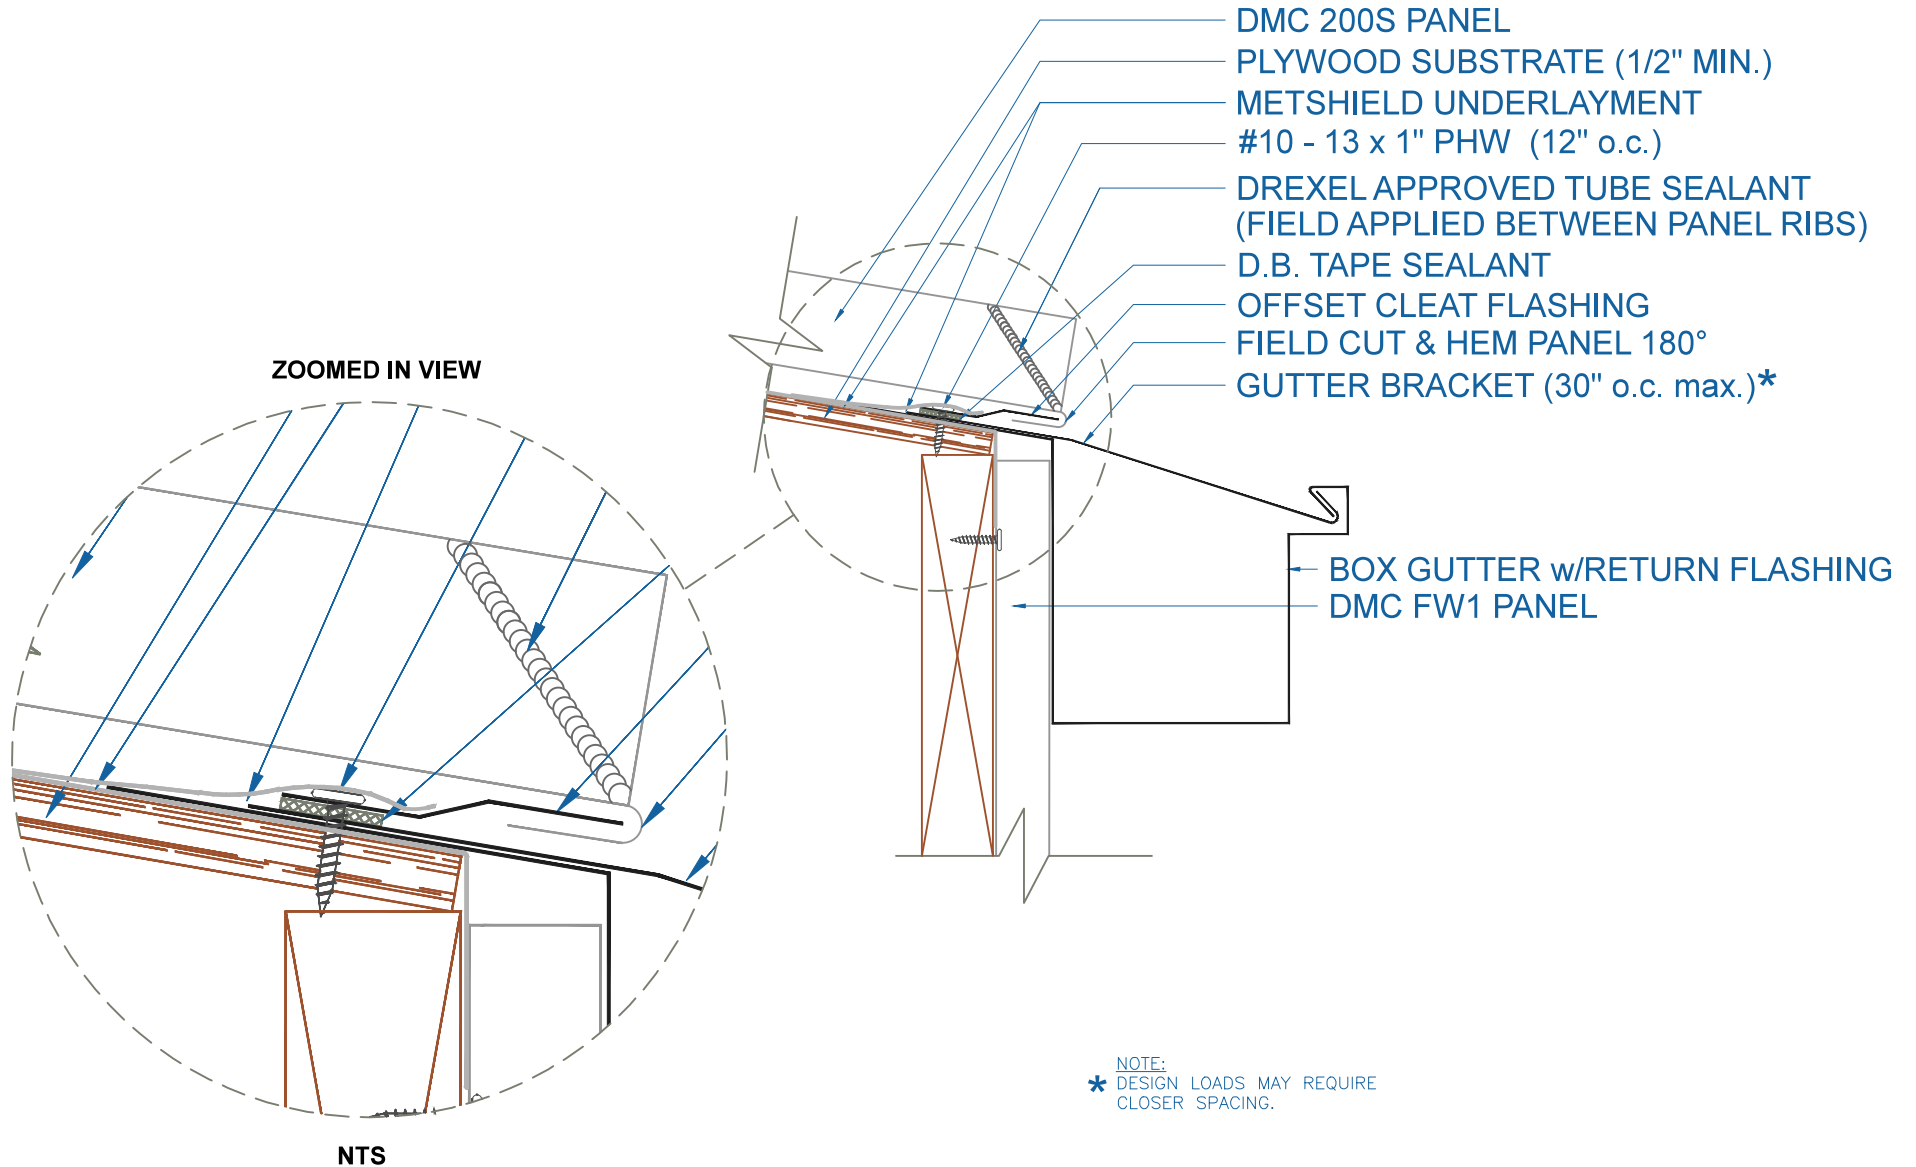

DMC 200S - PLYWOOD

BOX GUTTER w/RETURN

SCALE: 3" = 1'-0"

EFFECTIVE DATE: 4-18-13
SUBJECT TO CHANGE WITHOUT NOTICE