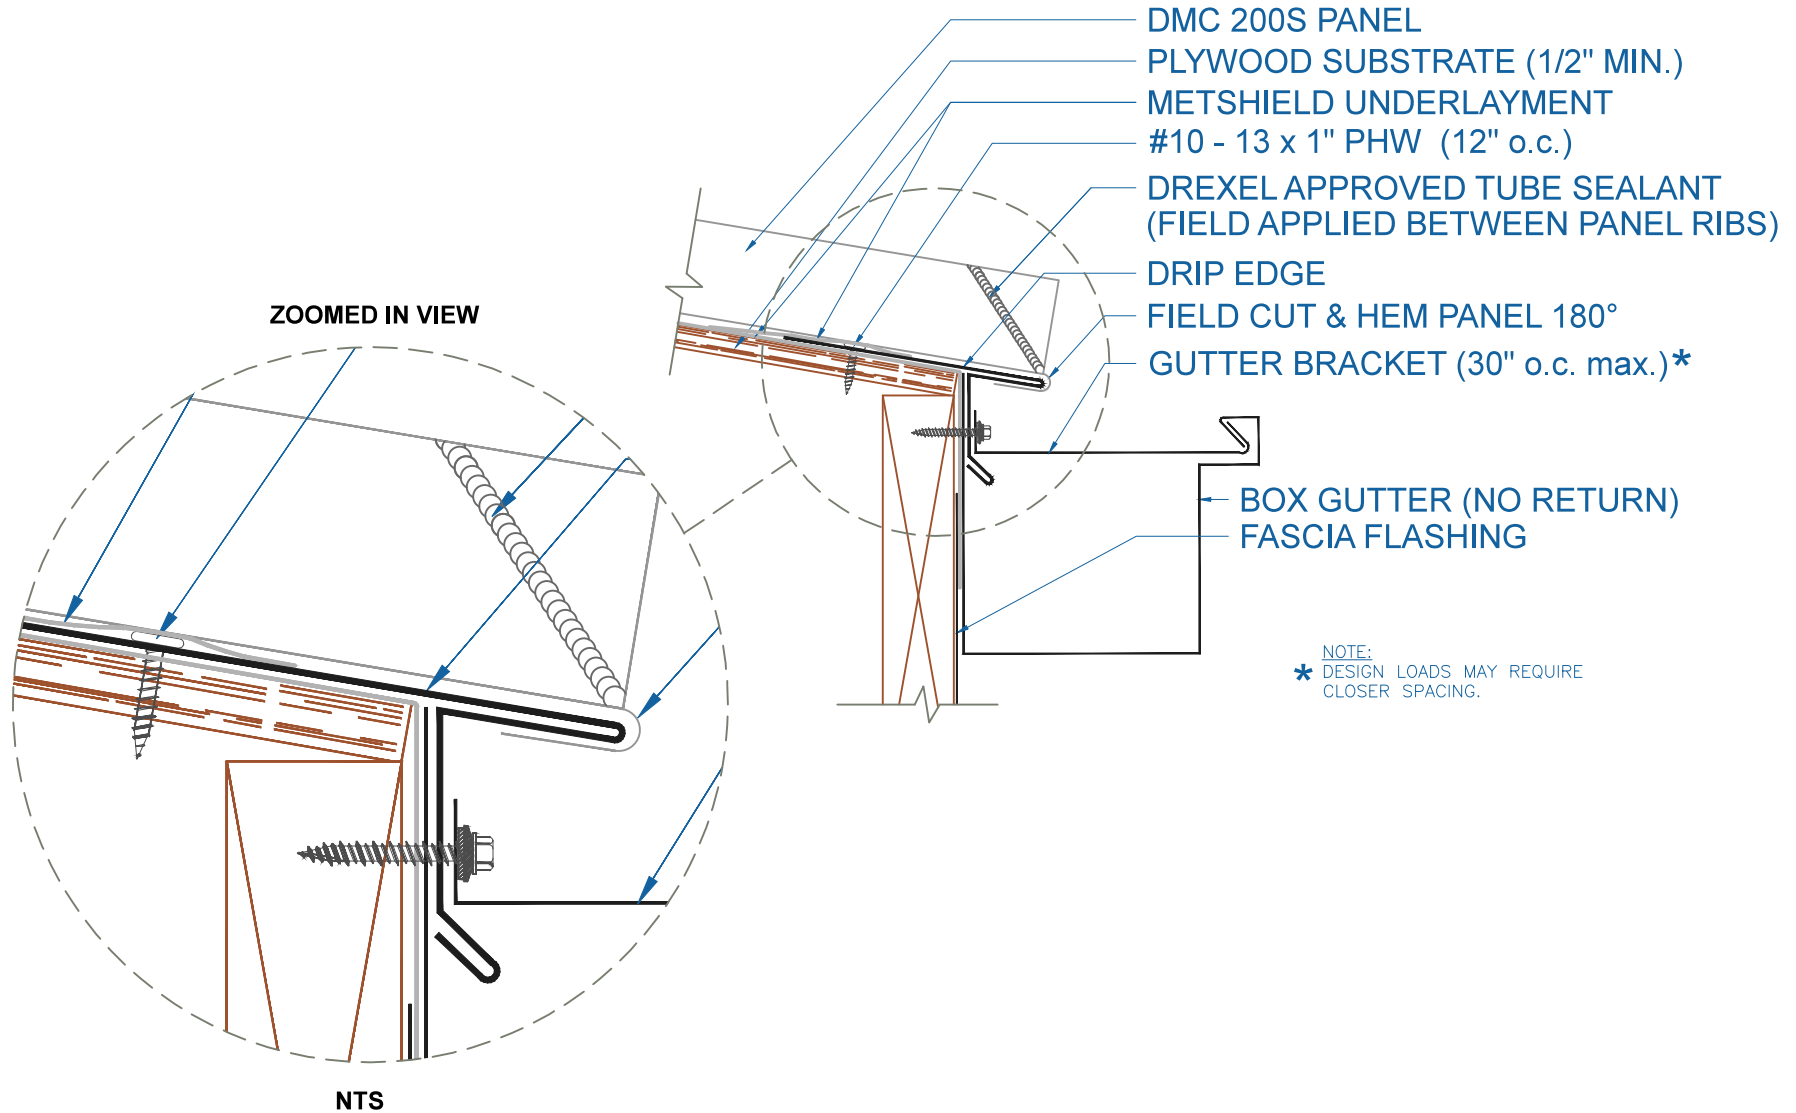

DMC 200S - PLYWOOD

BOX GUTTER w/DRIP EDGE

SCALE: 3" = 1'-0"

EFFECTIVE DATE: 01-04-13
SUBJECT TO CHANGE WITHOUT NOTICE