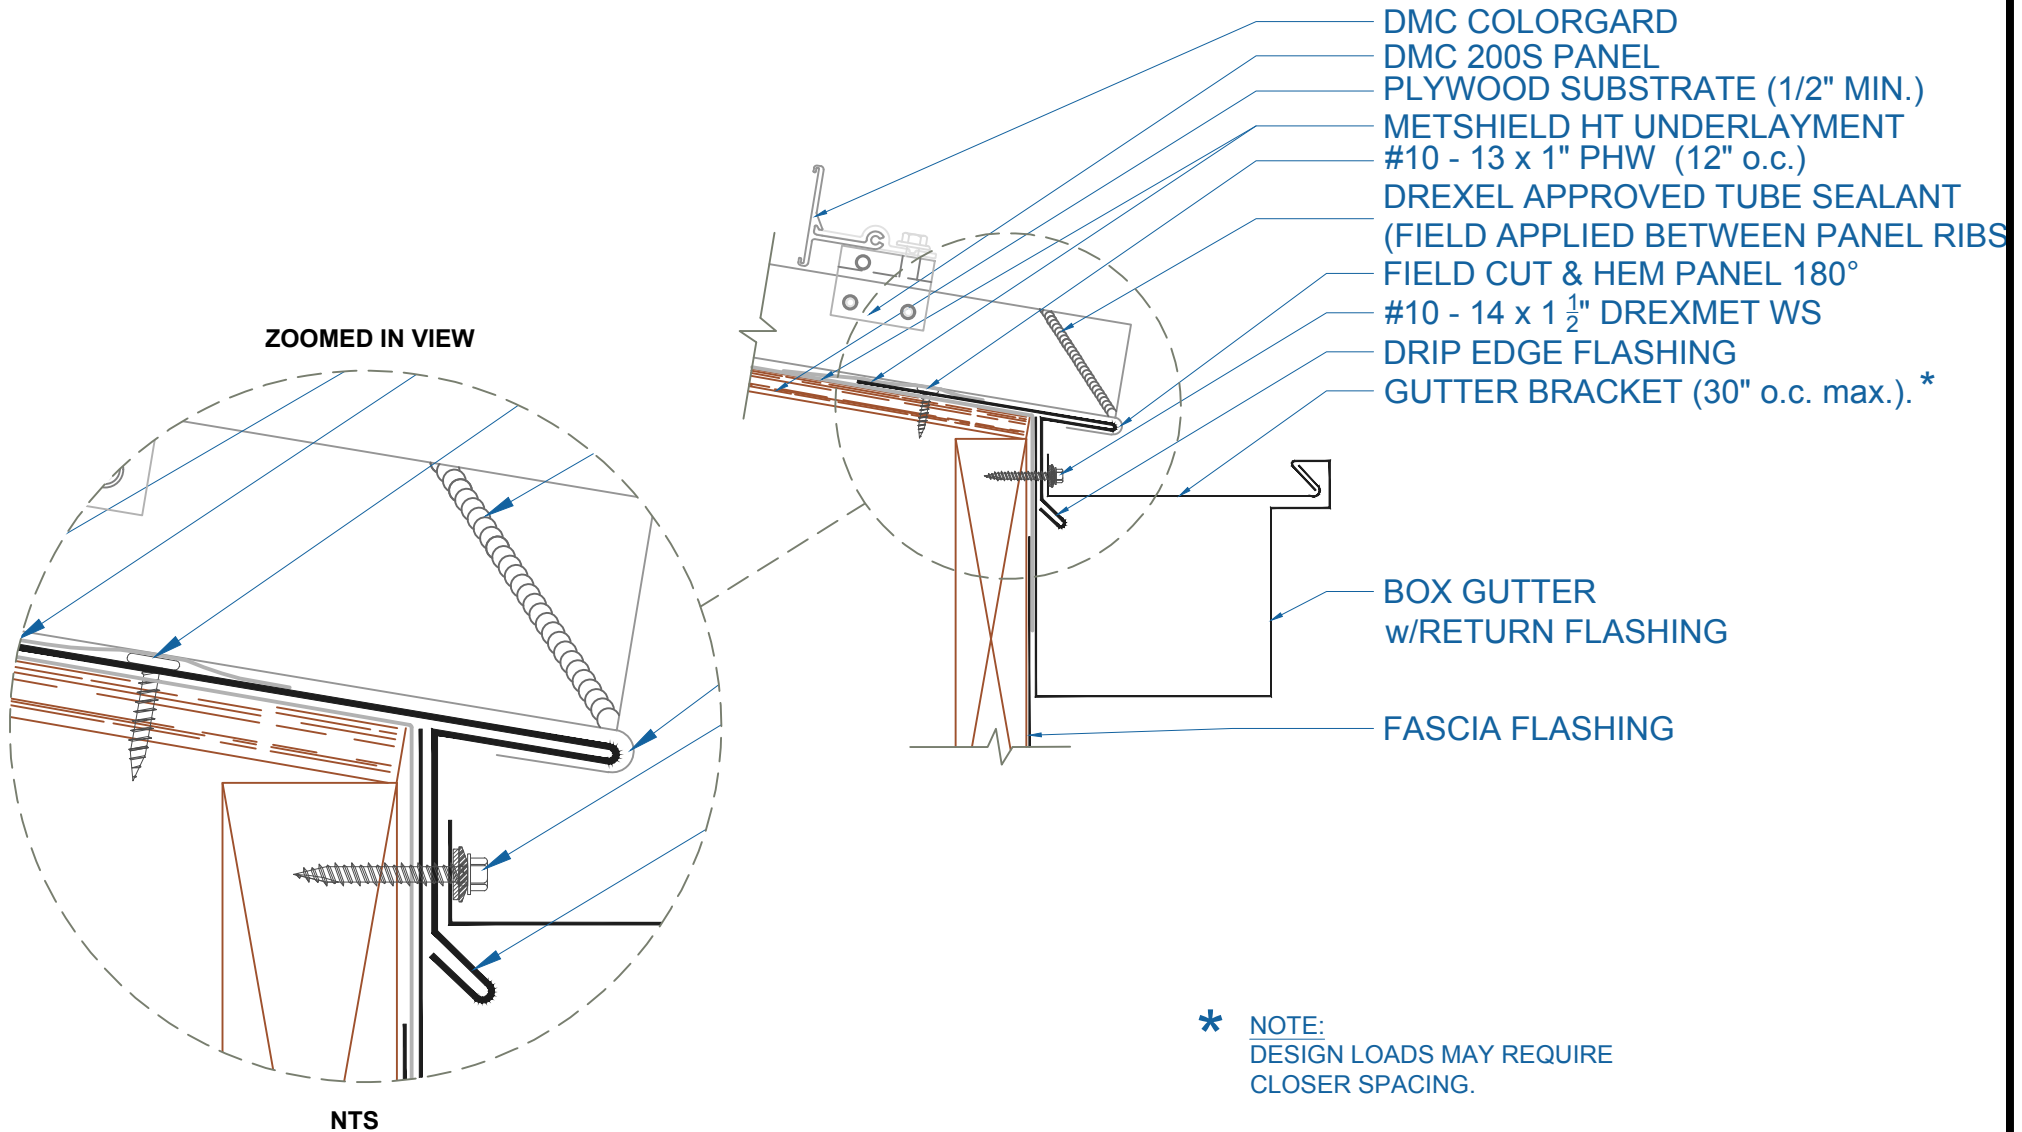

DMC 200S - PLYWOOD

BOX GUTTER w/DRIP EDGE

SCALE: 3" = 1'-0"

EFFECTIVE DATE: 01-04-13
SUBJECT TO CHANGE WITHOUT NOTICE