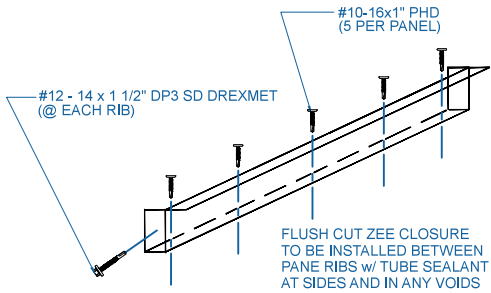

# DMC 200S - OPEN FRAMING

OPTION 1

OPTION 2

## STEP HEADWALL

SCALE: 3" = 1'-0"

EFFECTIVE DATE: 01-18-13  
SUBJECT TO CHANGE WITHOUT NOTICE