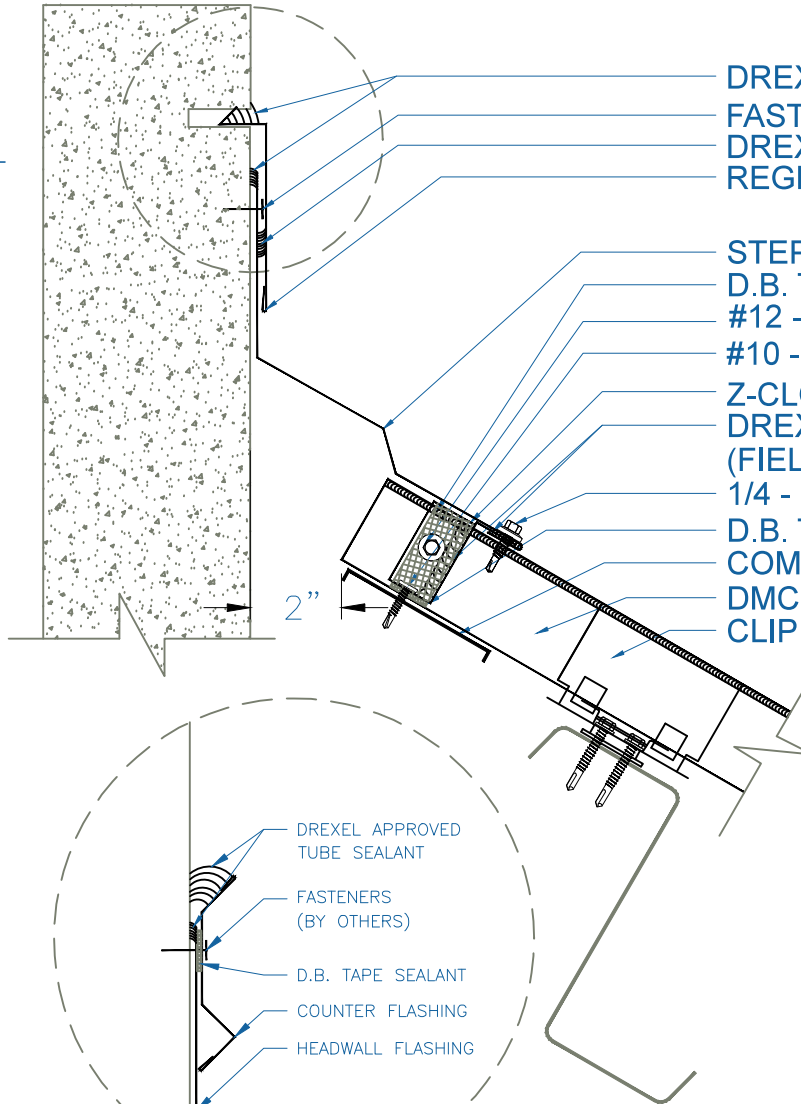

# DMC 200S - OPEN FRAMING

OPTION 1

OPTION 2

## STEP HEADWALL

SCALE: 3" = 1'-0"

EFFECTIVE DATE: 01-18-13  
SUBJECT TO CHANGE WITHOUT NOTICE