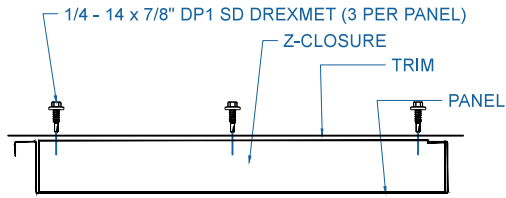

DMC 200S - OPEN FRAMING

OPTION 1