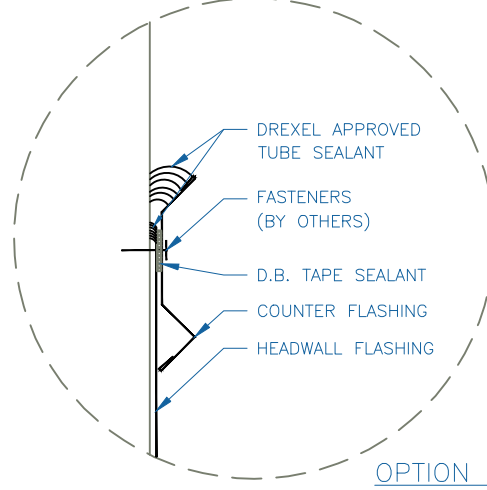

# DMC 200S - OPEN FRAMING

OPTION 1

OPTION 2

## STEP HEADWALL

SCALE: 3" = 1'-0"

EFFECTIVE DATE: 01-18-13  
SUBJECT TO CHANGE WITHOUT NOTICE