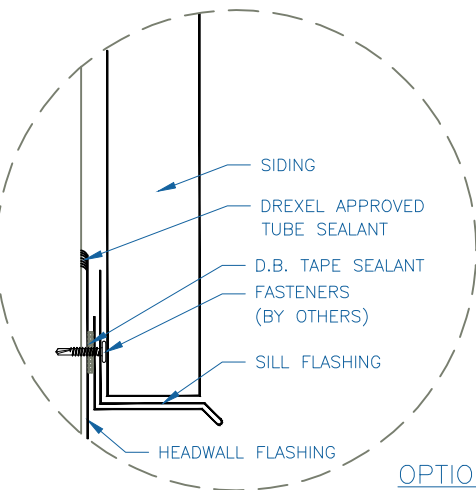

# DMC 200S - OPEN FRAMING

OPTION 1

OPTION 2

## STEP HEADWALL

SCALE: 3" = 1'-0"

EFFECTIVE DATE: 01-18-13  
SUBJECT TO CHANGE WITHOUT NOTICE