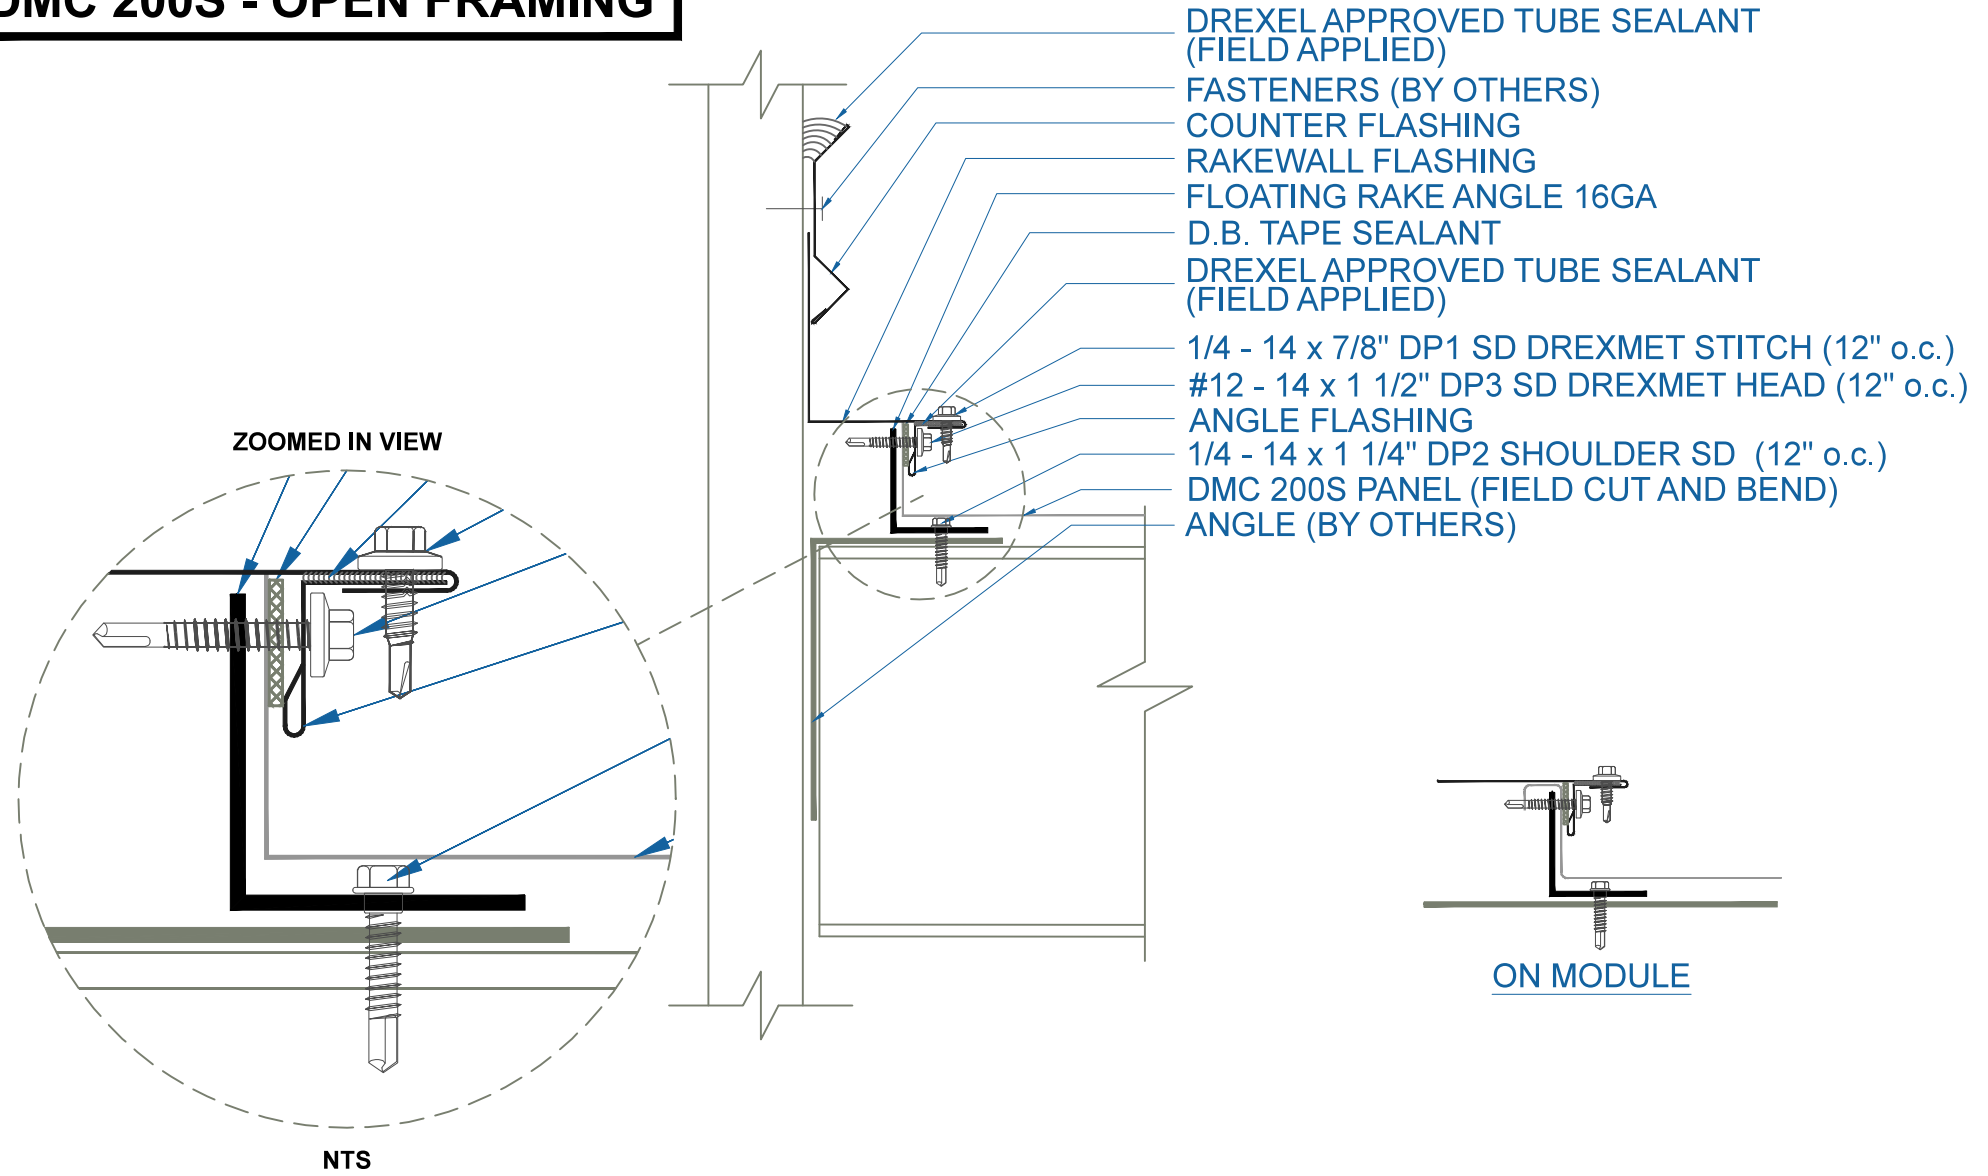

DMC 200S - OPEN FRAMING

EFFECTIVE DATE: 01-18-13
 SUBJECT TO CHANGE WITHOUT NOTICE

RAKEWALL
 SCALE: 3" = 1'-0"