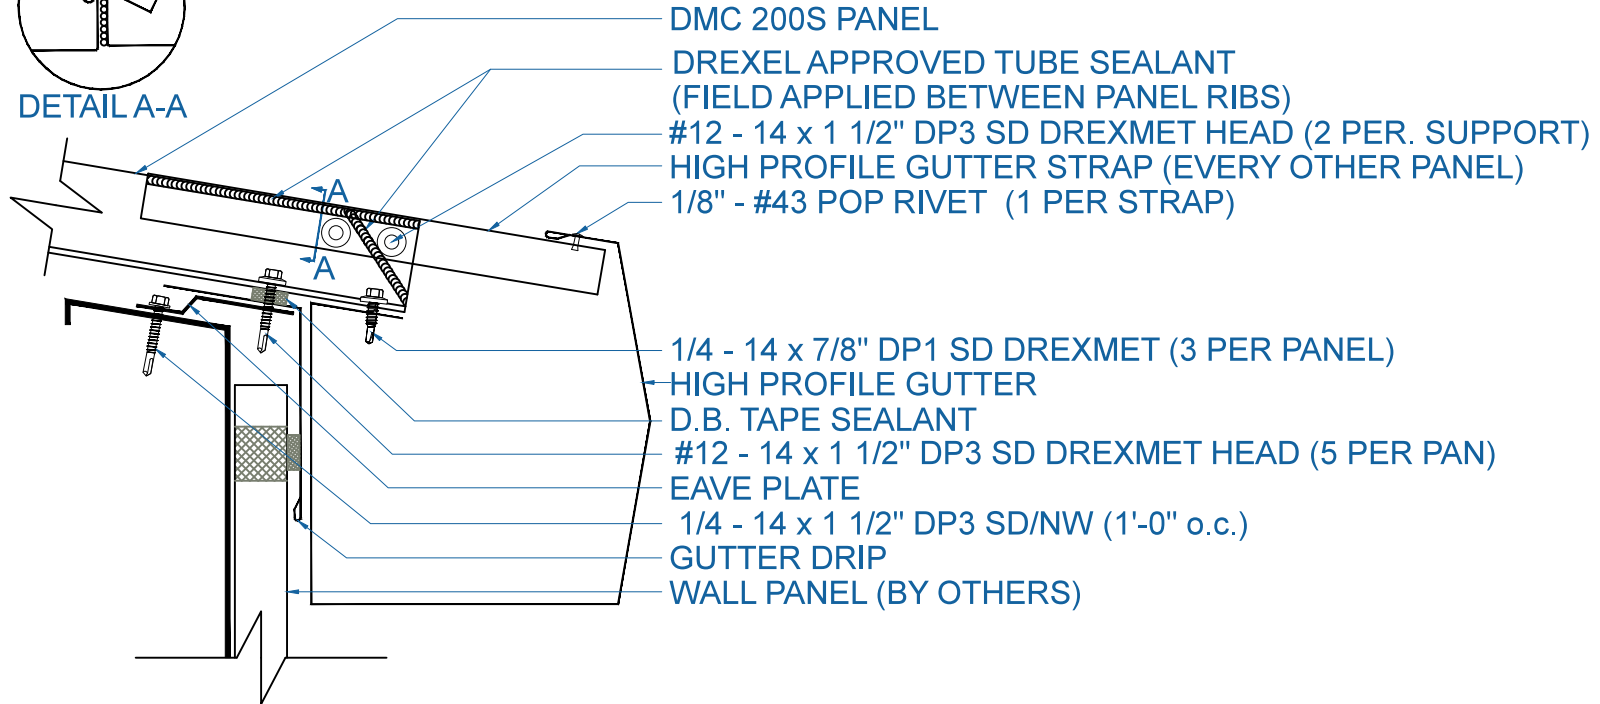

# DMC 200S - OPEN FRAMING

## HIGH PROFILE GUTTER - w/RETURN w/WALL PANEL

EFFECTIVE DATE: 08-04-14  
 SUBJECT TO CHANGE WITHOUT NOTICE

SCALE: 3" = 1'-0"