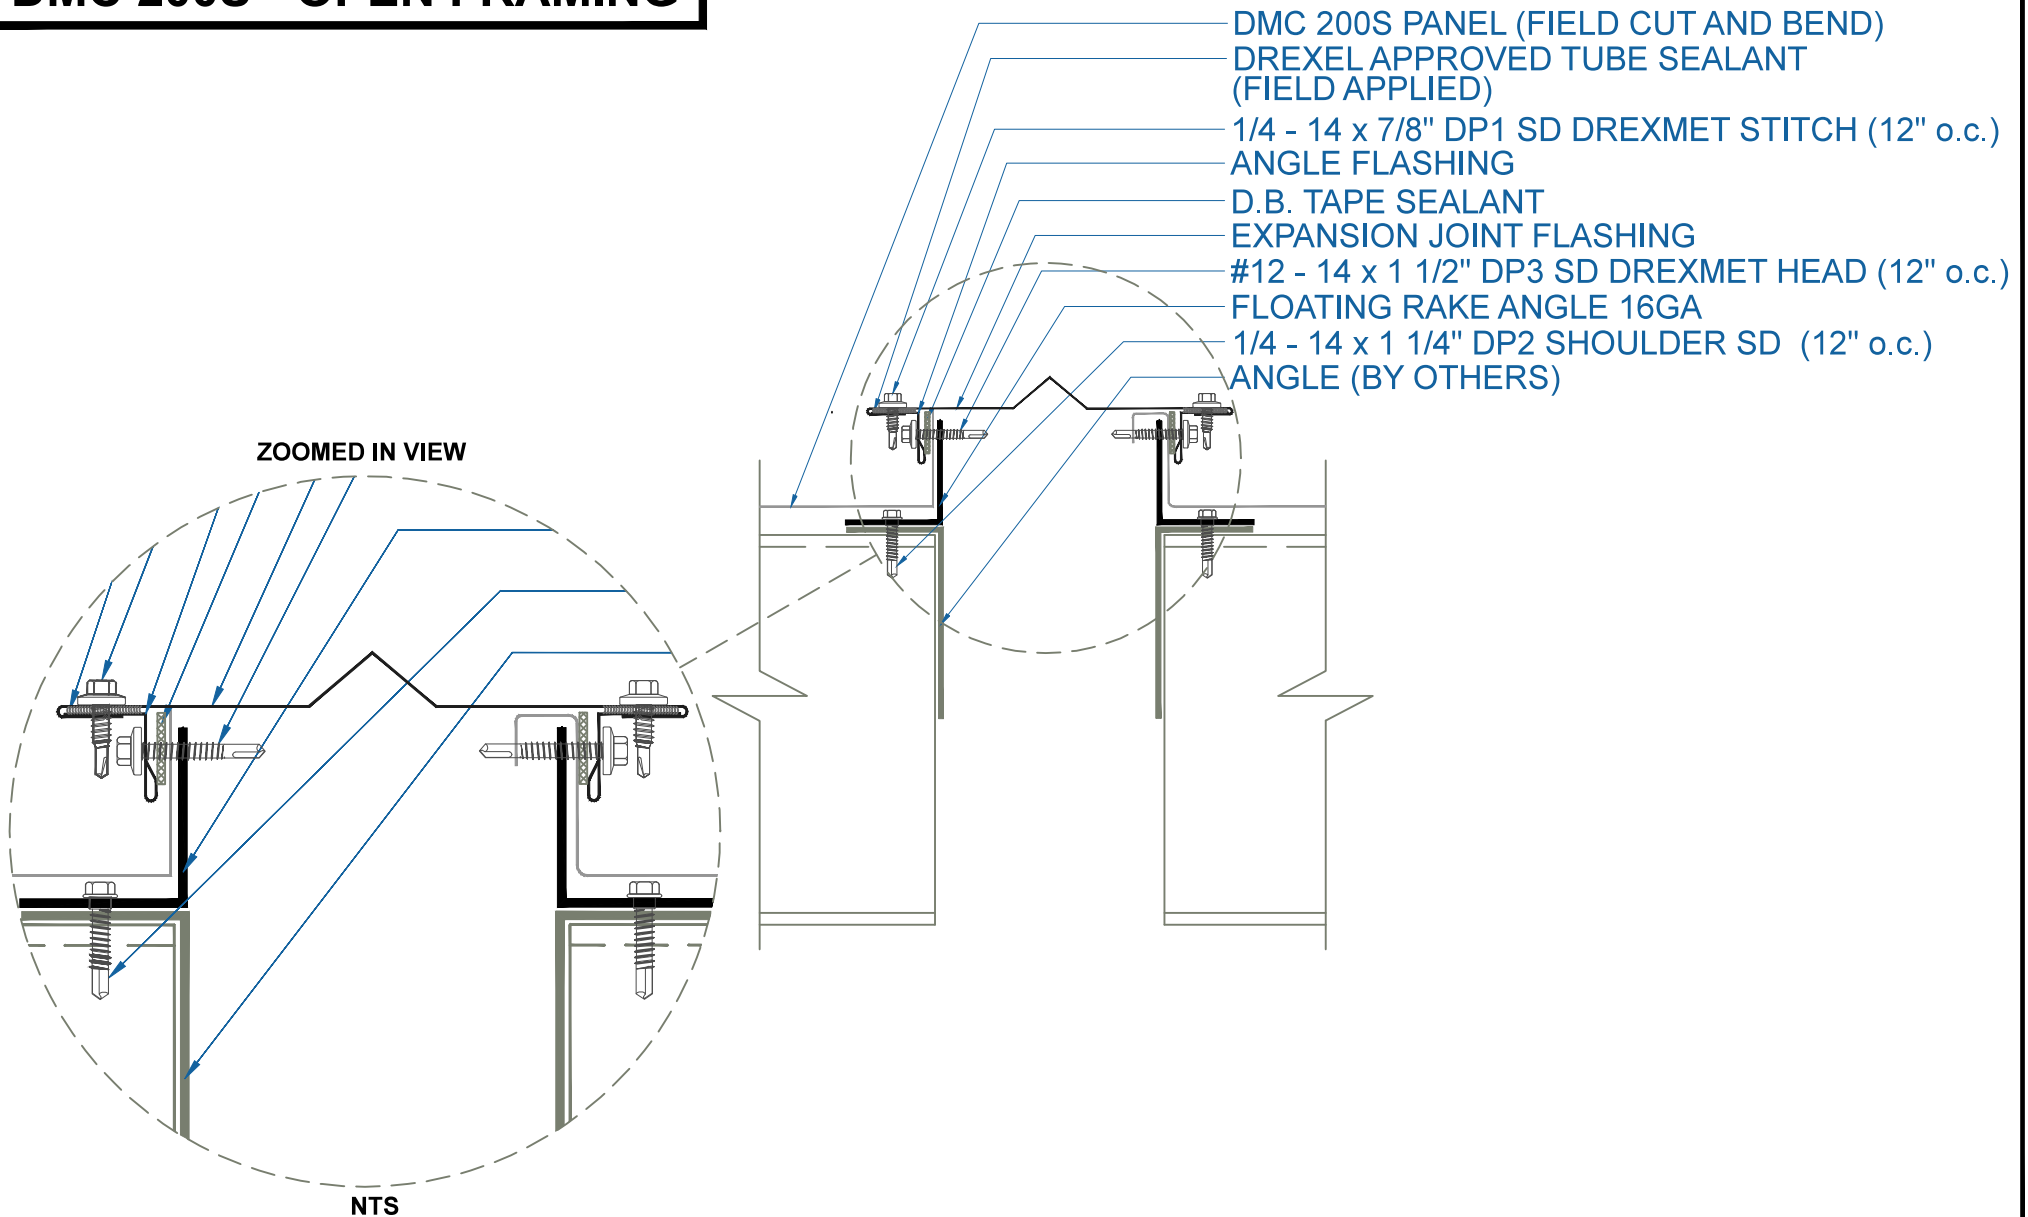

DMC 200S - OPEN FRAMING

EXPANSION JOINT

SCALE: 3" = 1'-0"

EFFECTIVE DATE: 01-18-13
SUBJECT TO CHANGE WITHOUT NOTICE