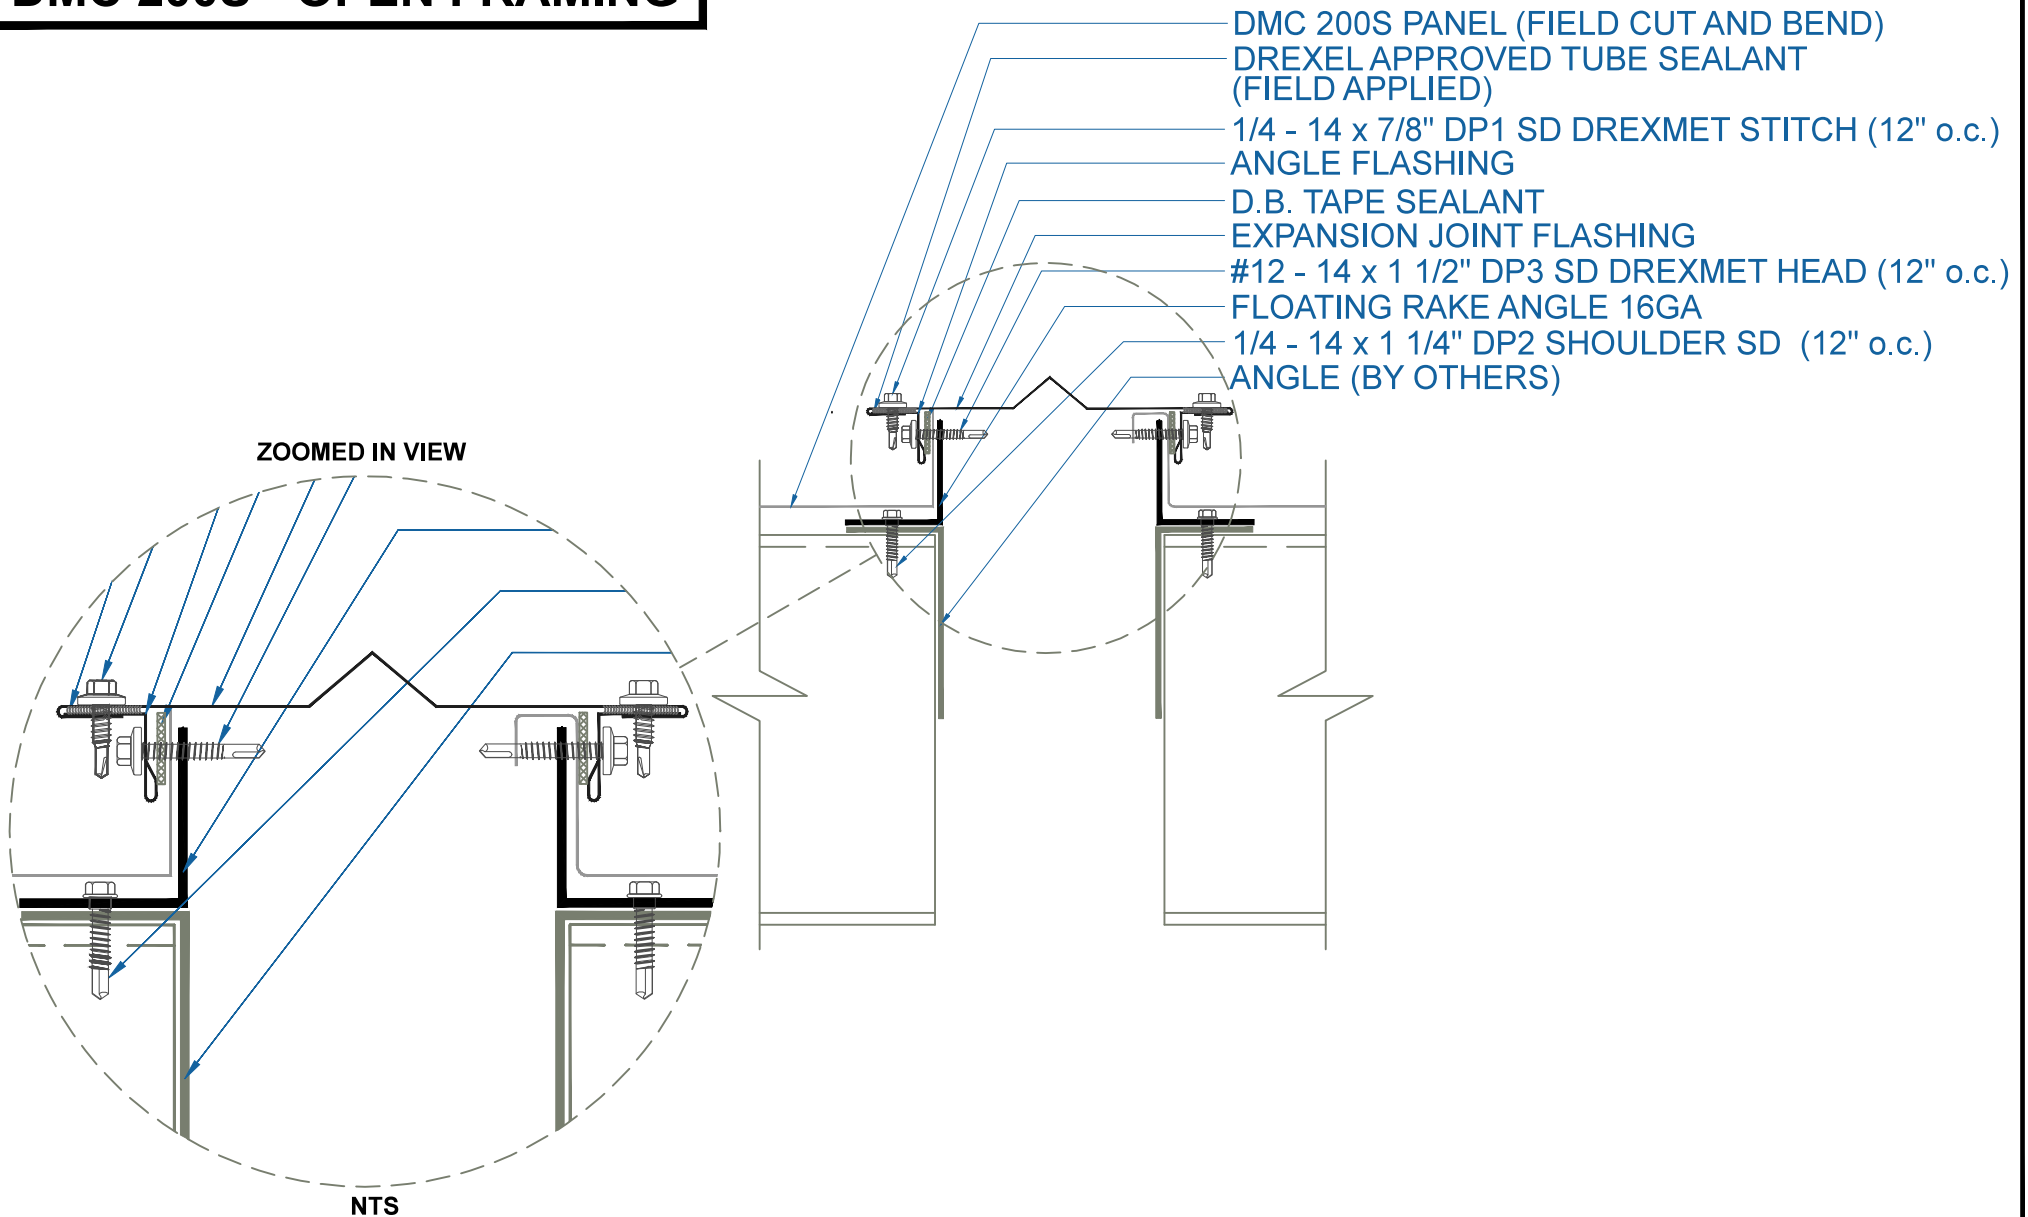

# DMC 200S - OPEN FRAMING

## EXPANSION JOINT

SCALE: 3" = 1'-0"

EFFECTIVE DATE: 01-18-13  
SUBJECT TO CHANGE WITHOUT NOTICE