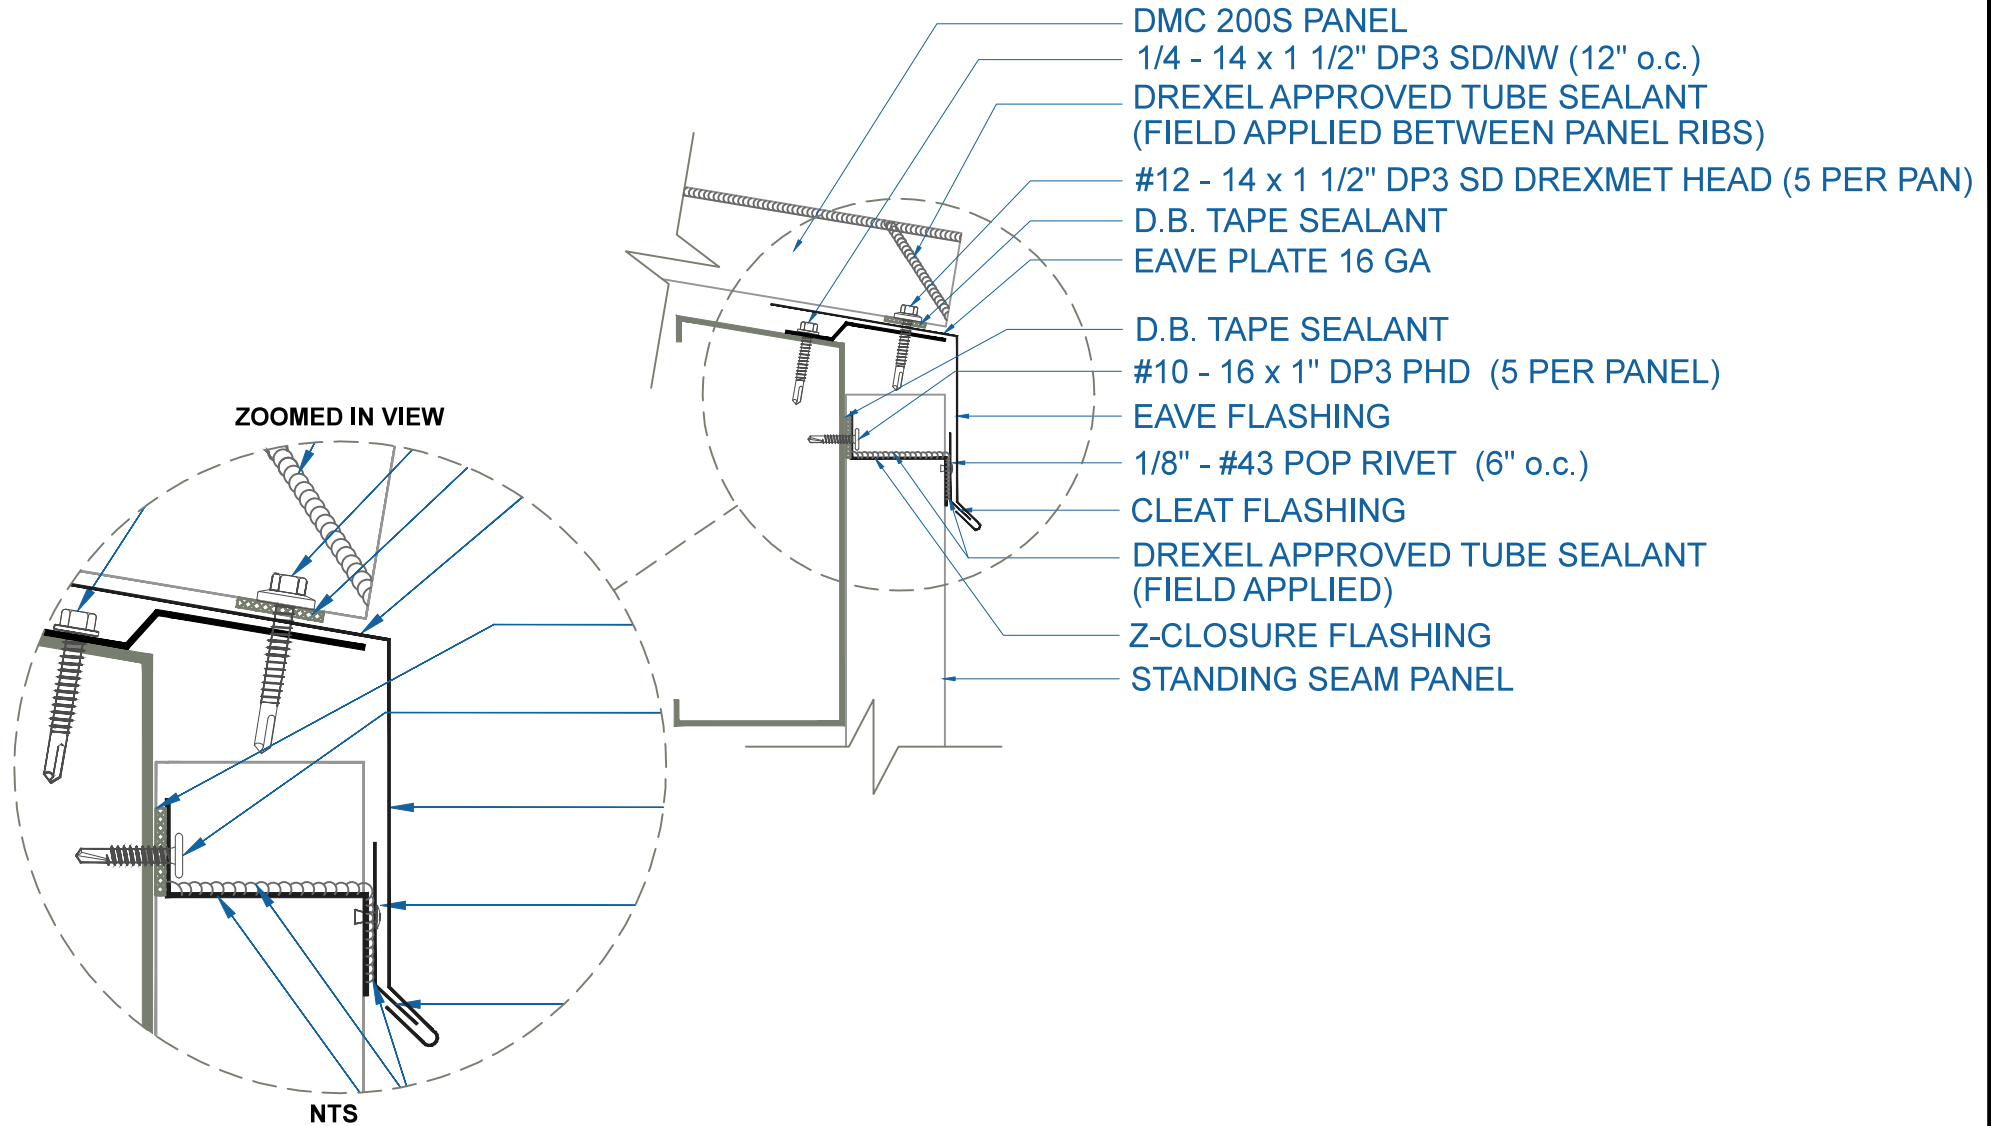

# DMC 200S - OPEN FRAMING

## EAVE w/STANDING SEAM PANEL

SCALE: 3" = 1'-0"

EFFECTIVE DATE: 01-18-13  
SUBJECT TO CHANGE WITHOUT NOTICE