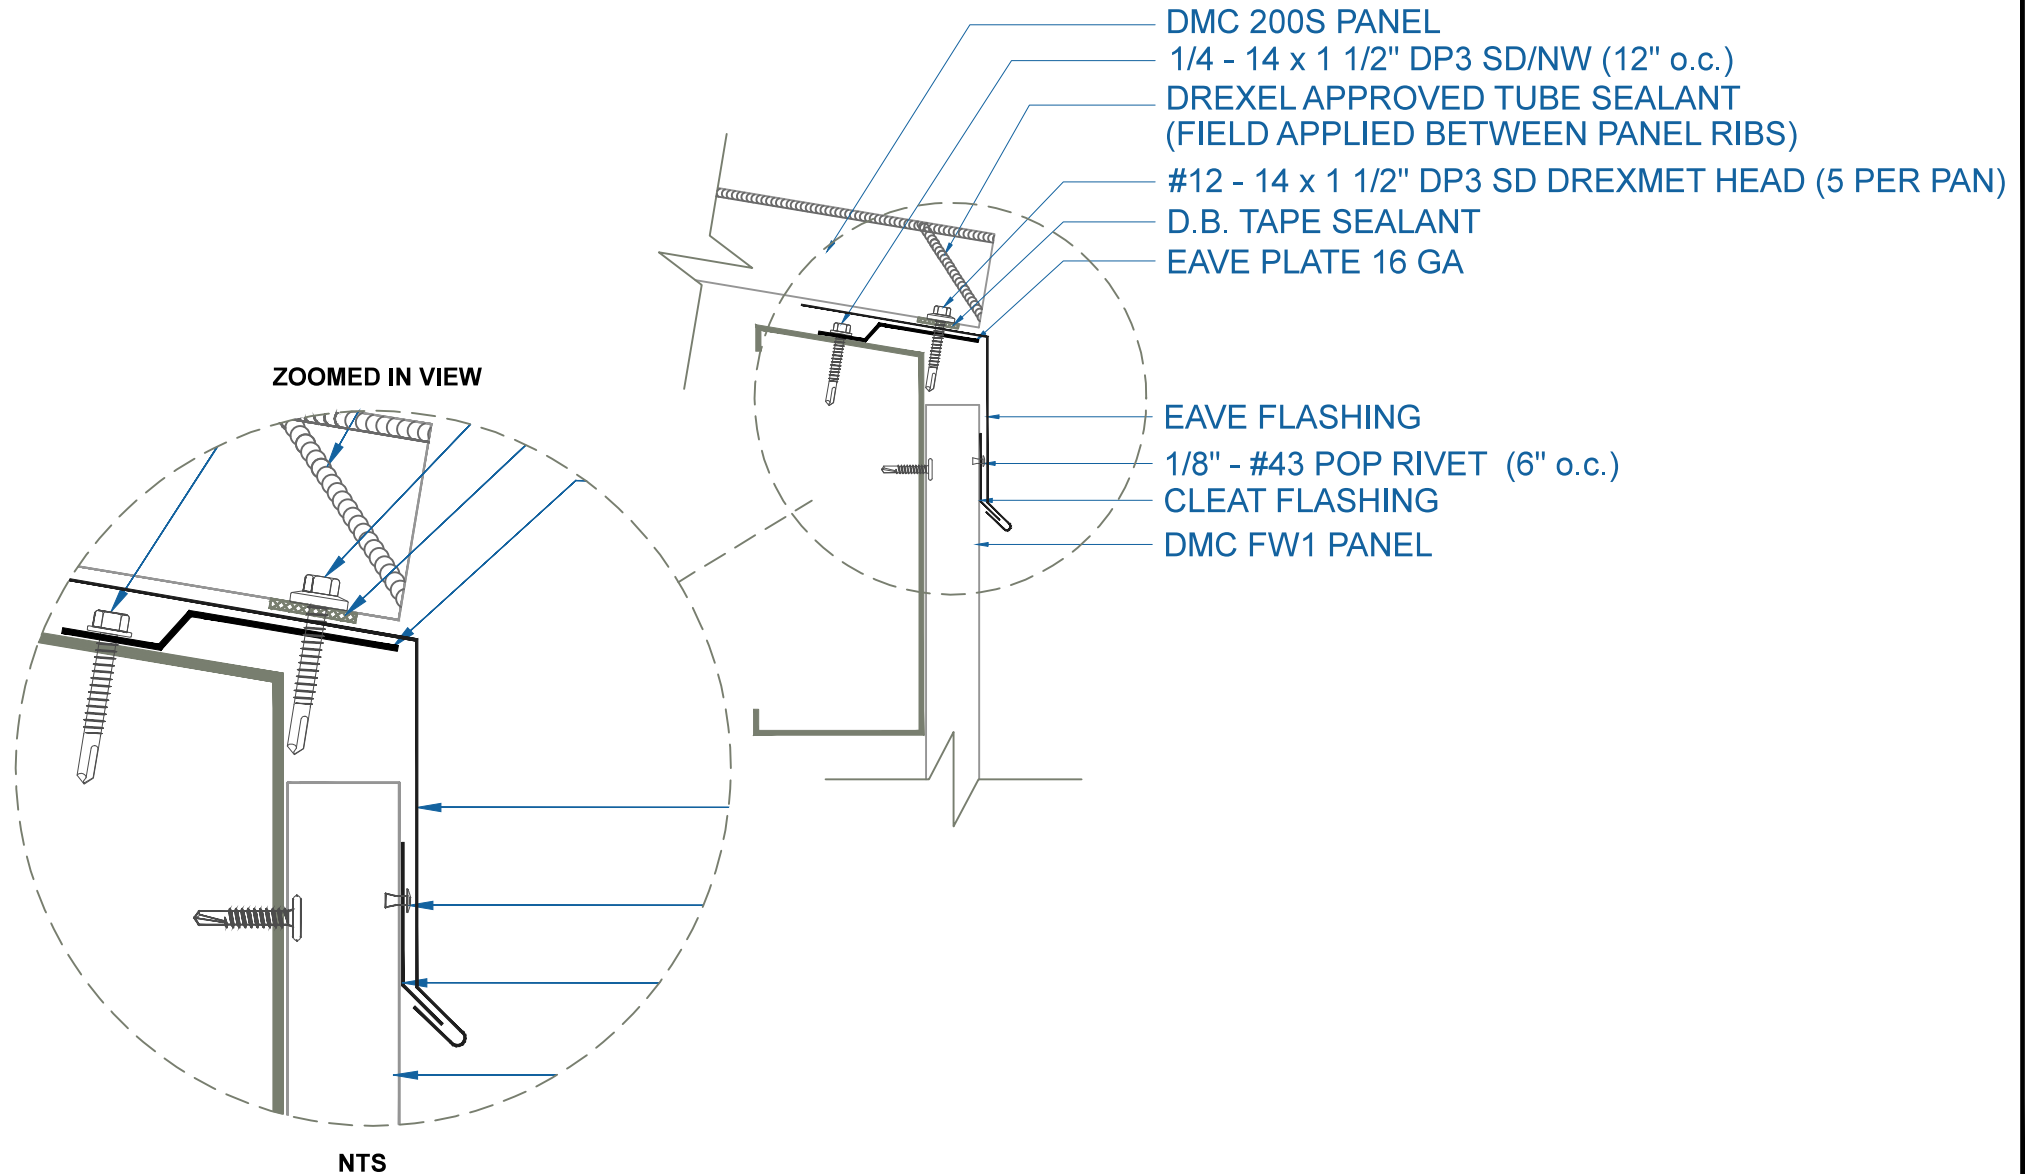

# DMC 200S - OPEN FRAMING

## EAVE w/FLUSH PANEL

EFFECTIVE DATE: 01-18-13  
SUBJECT TO CHANGE WITHOUT NOTICE

SCALE: 3" = 1'-0"