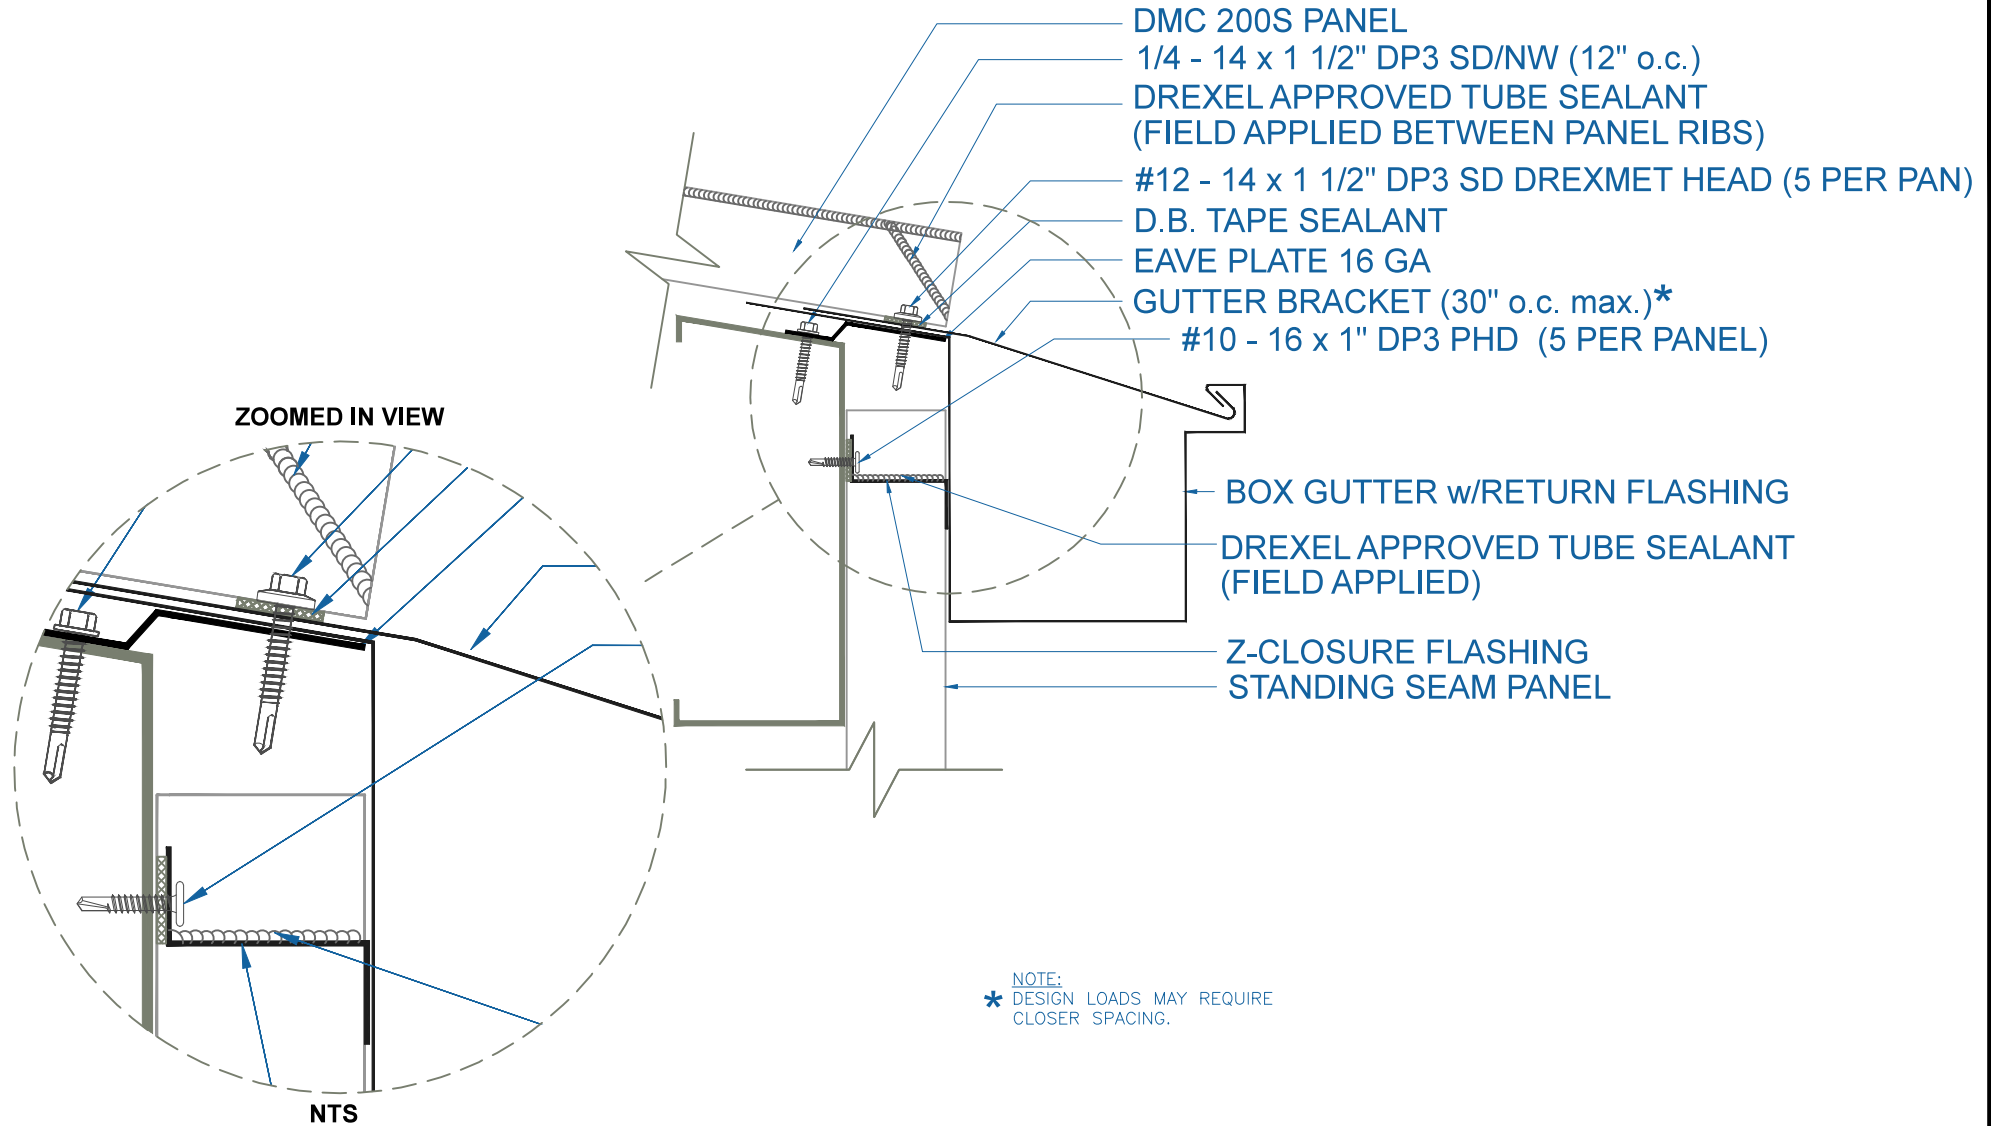

# DMC 200S - OPEN FRAMING

## BOX GUTTER - w/RETURN w/STANDING SEAM PANEL

EFFECTIVE DATE: 01-18-13  
SUBJECT TO CHANGE WITHOUT NOTICE

SCALE: 3" = 1'-0"

**DrexelMetals**  
Roofing Systems + Custom Fabrication