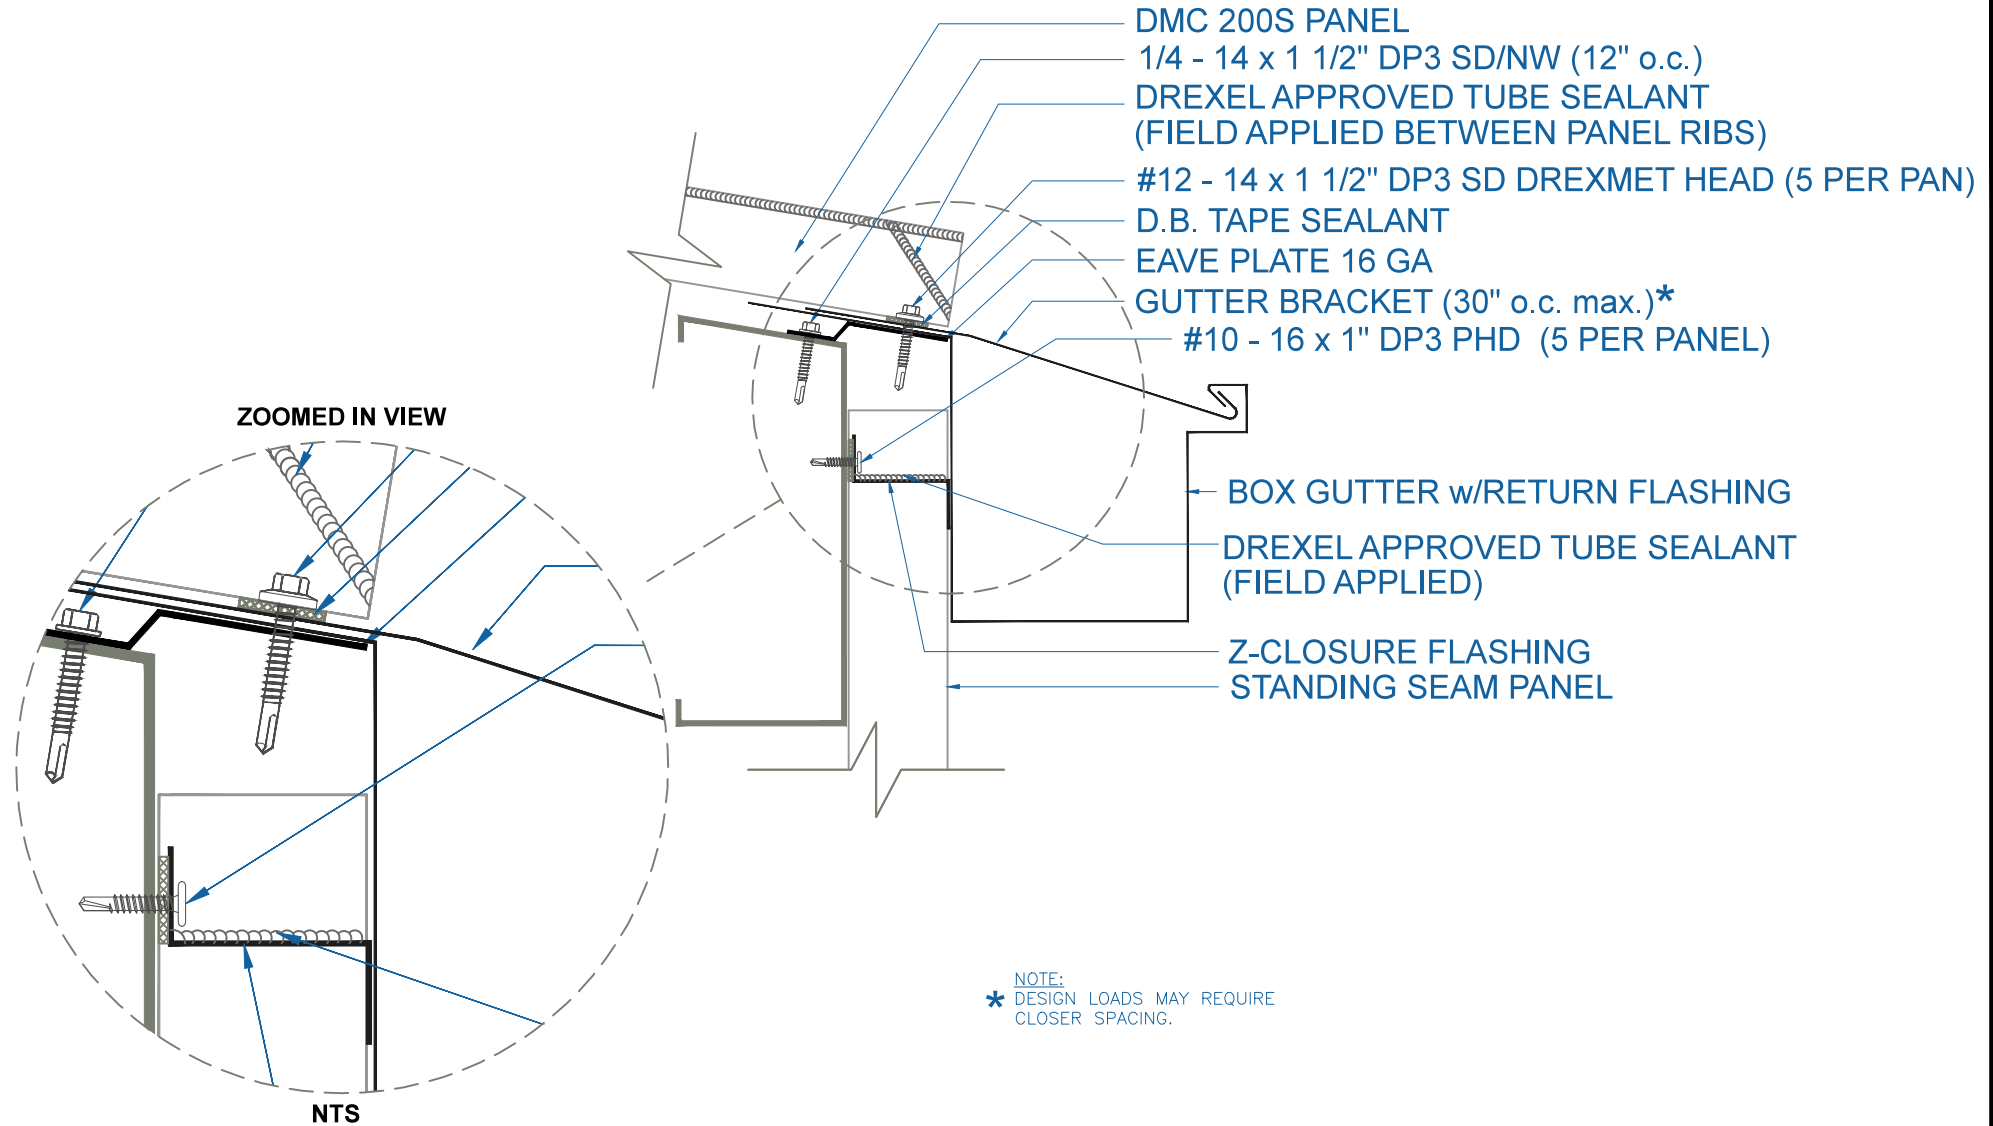

DMC 200S - OPEN FRAMING

BOX GUTTER - w/RETURN w/STANDING SEAM PANEL

EFFECTIVE DATE: 01-18-13
SUBJECT TO CHANGE WITHOUT NOTICE

SCALE: 3" = 1'-0"

DrexelMetals
Roofing Systems + Custom Fabrication