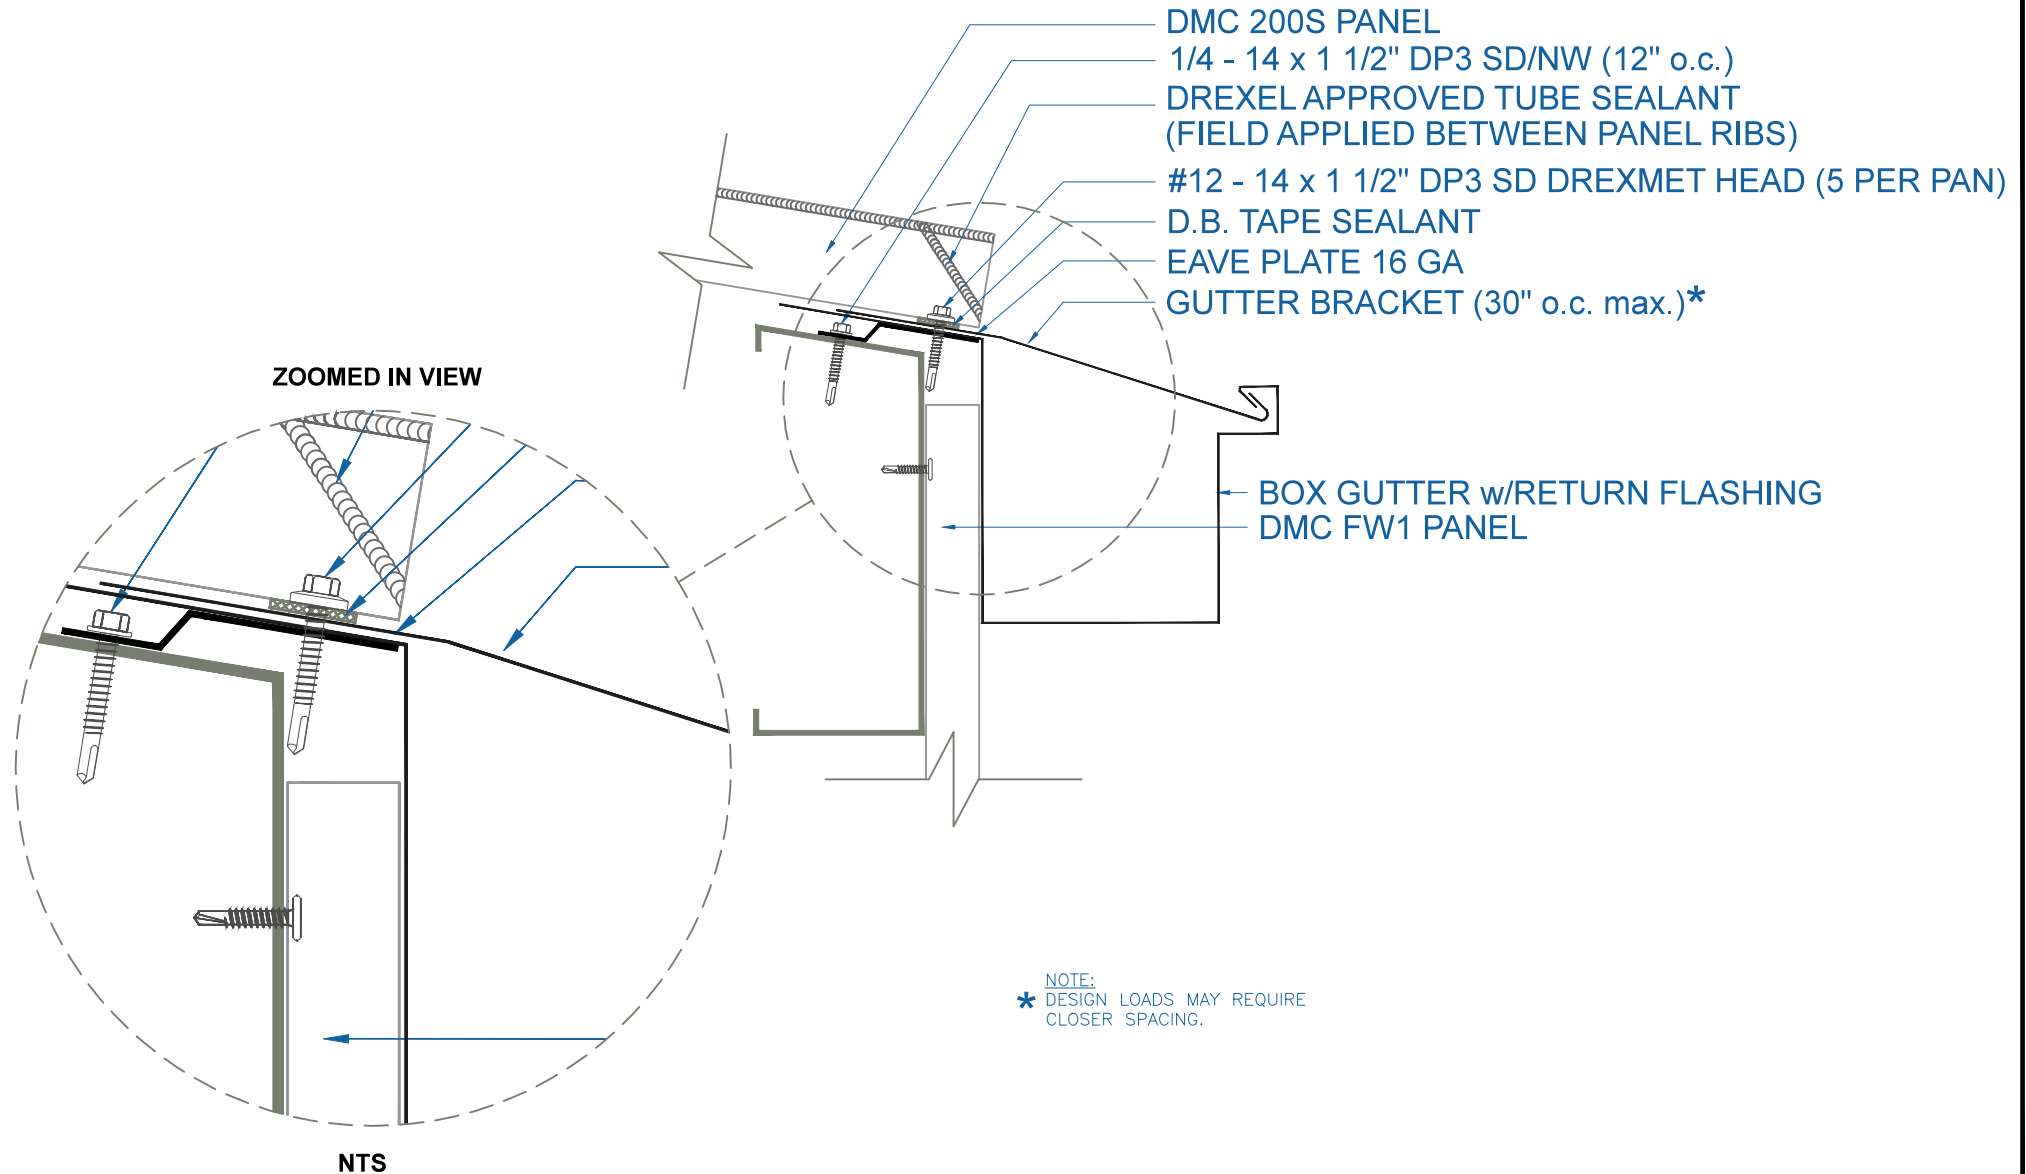

DMC 200S - OPEN FRAMING

BOX GUTTER - w/RETURN w/FLUSH PANEL

EFFECTIVE DATE: 01-18-13
SUBJECT TO CHANGE WITHOUT NOTICE

SCALE: 3" = 1'-0"

DrexelMetals
Roofing Systems + Custom Fabrication