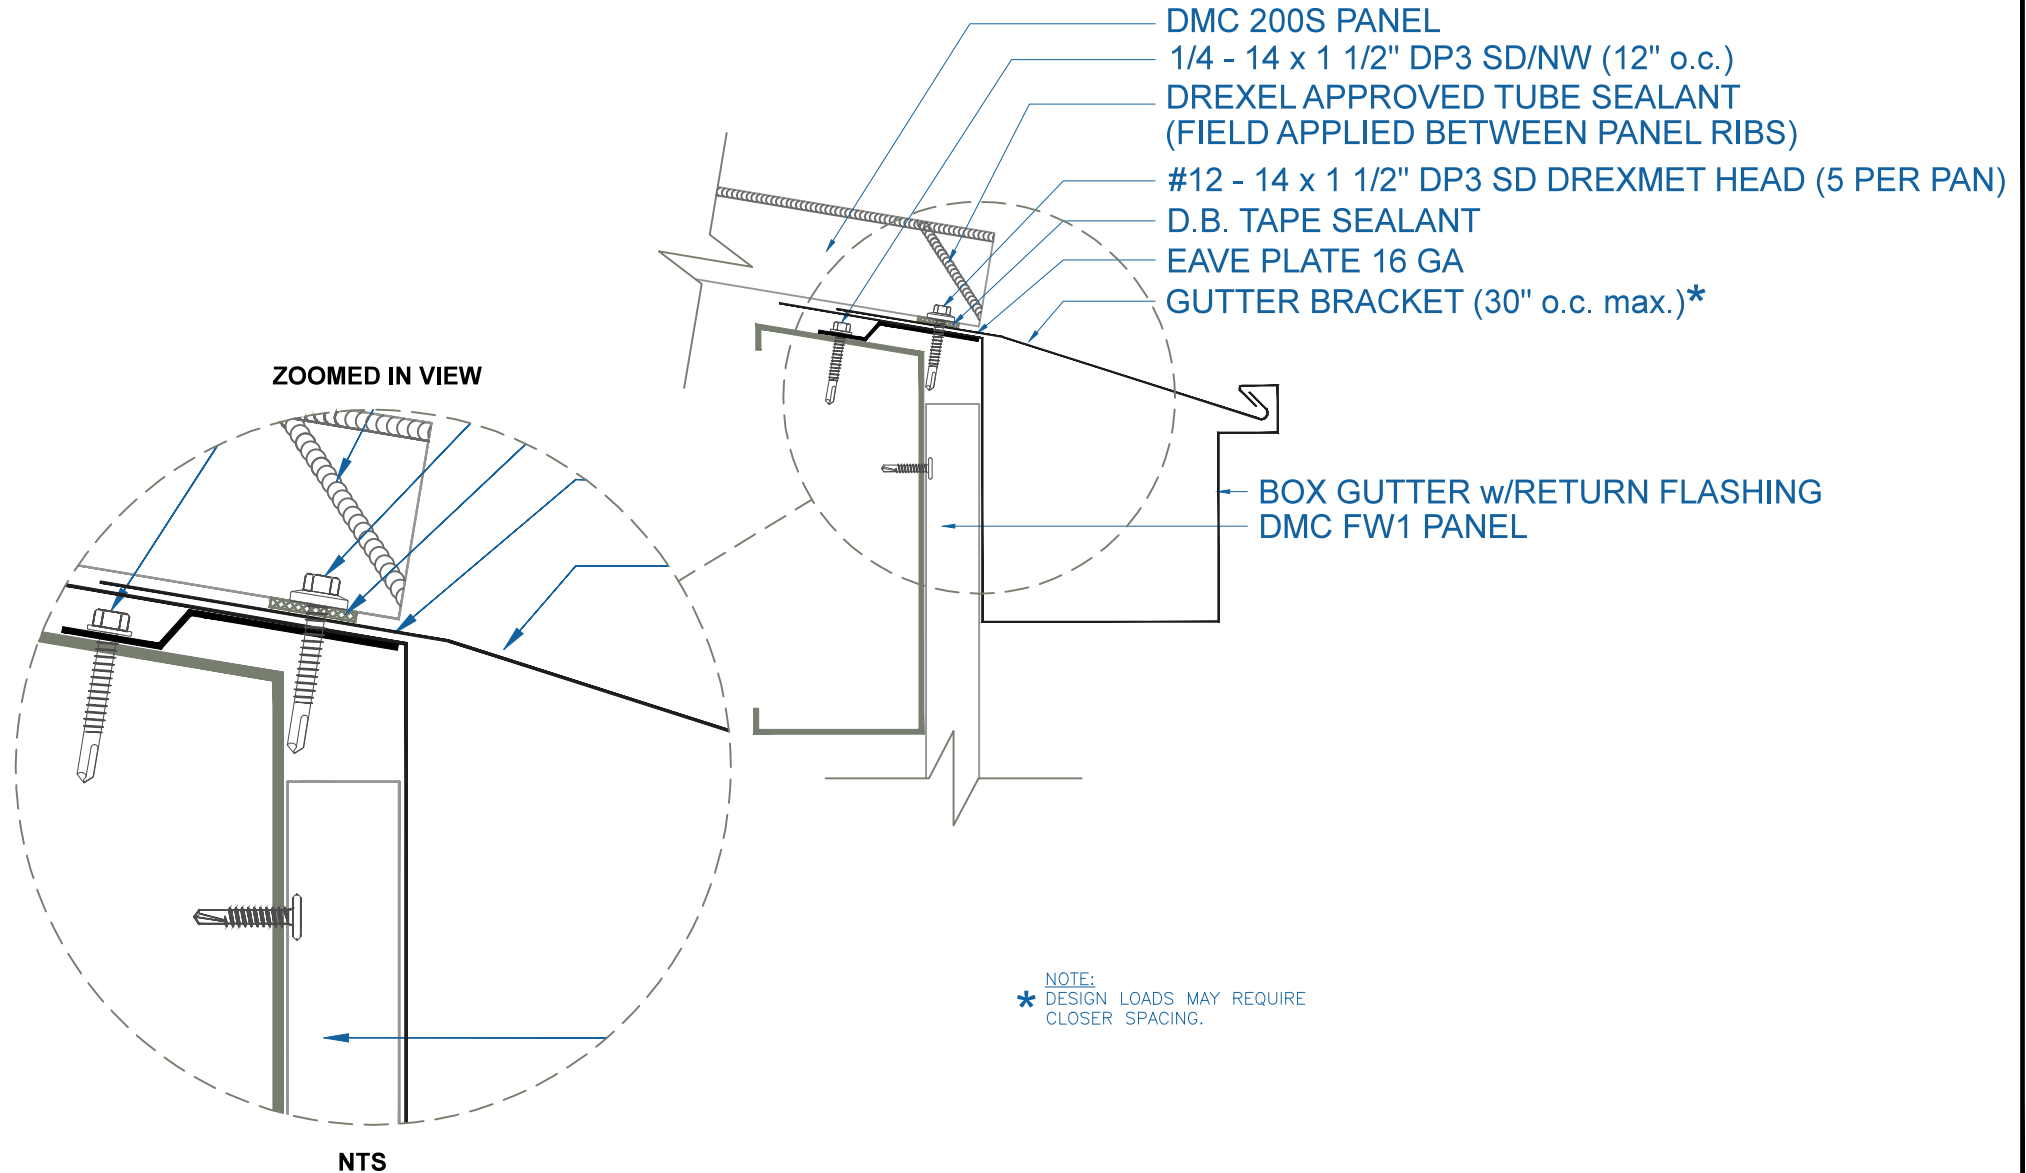

DMC 200S - OPEN FRAMING

BOX GUTTER - w/RETURN w/FLUSH PANEL

EFFECTIVE DATE: 01-18-13
SUBJECT TO CHANGE WITHOUT NOTICE

SCALE: 3" = 1'-0"

DrexelMetals
Roofing Systems + Custom Fabrication