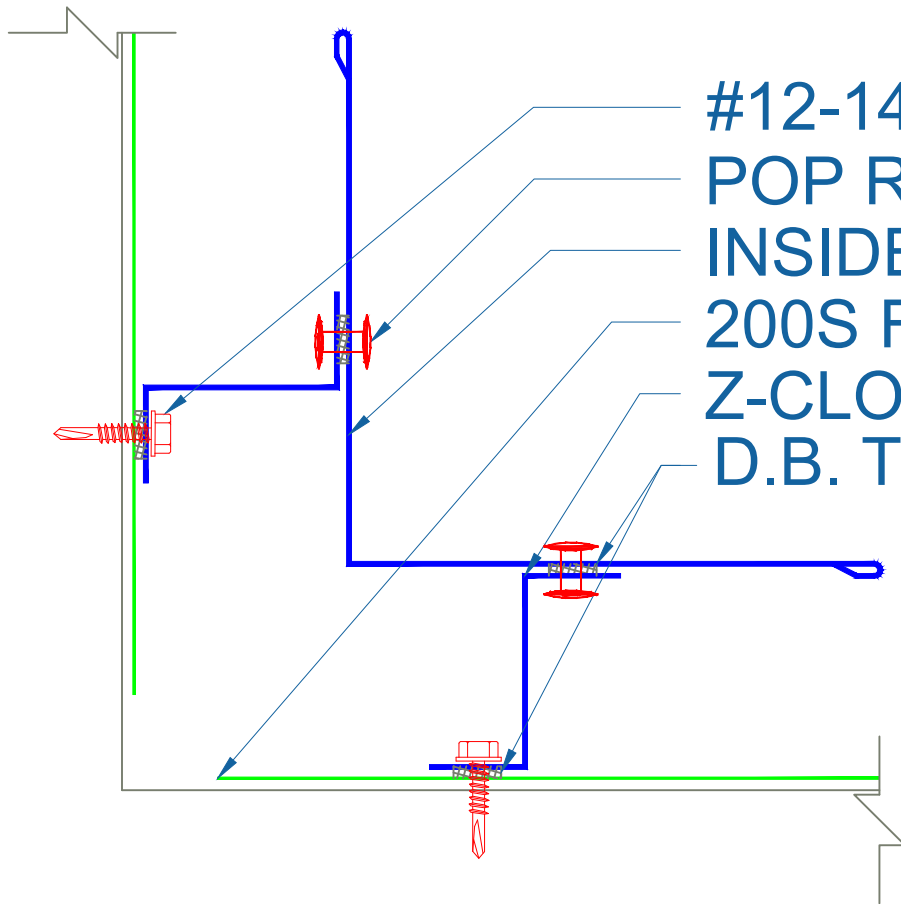

DMC 200S - OPEN FRAMING

- #12-14 x 1" SD N/W (12" o.c.)
- POP RIVET (12" o.c.)
- INSIDE CORNER
- 200S FASCIA PANEL
- Z-CLOSURE (FIELD CUT AT CORNER)
- D.B. TAPE SEALANT

EFFECTIVE DATE: 07-11-12
SUBJECT TO CHANGE WITHOUT NOTICE

INSIDE CORNER

SCALE: 6" = 1'-0"

DrexelMetals
Roofing Systems + Custom Fabrication