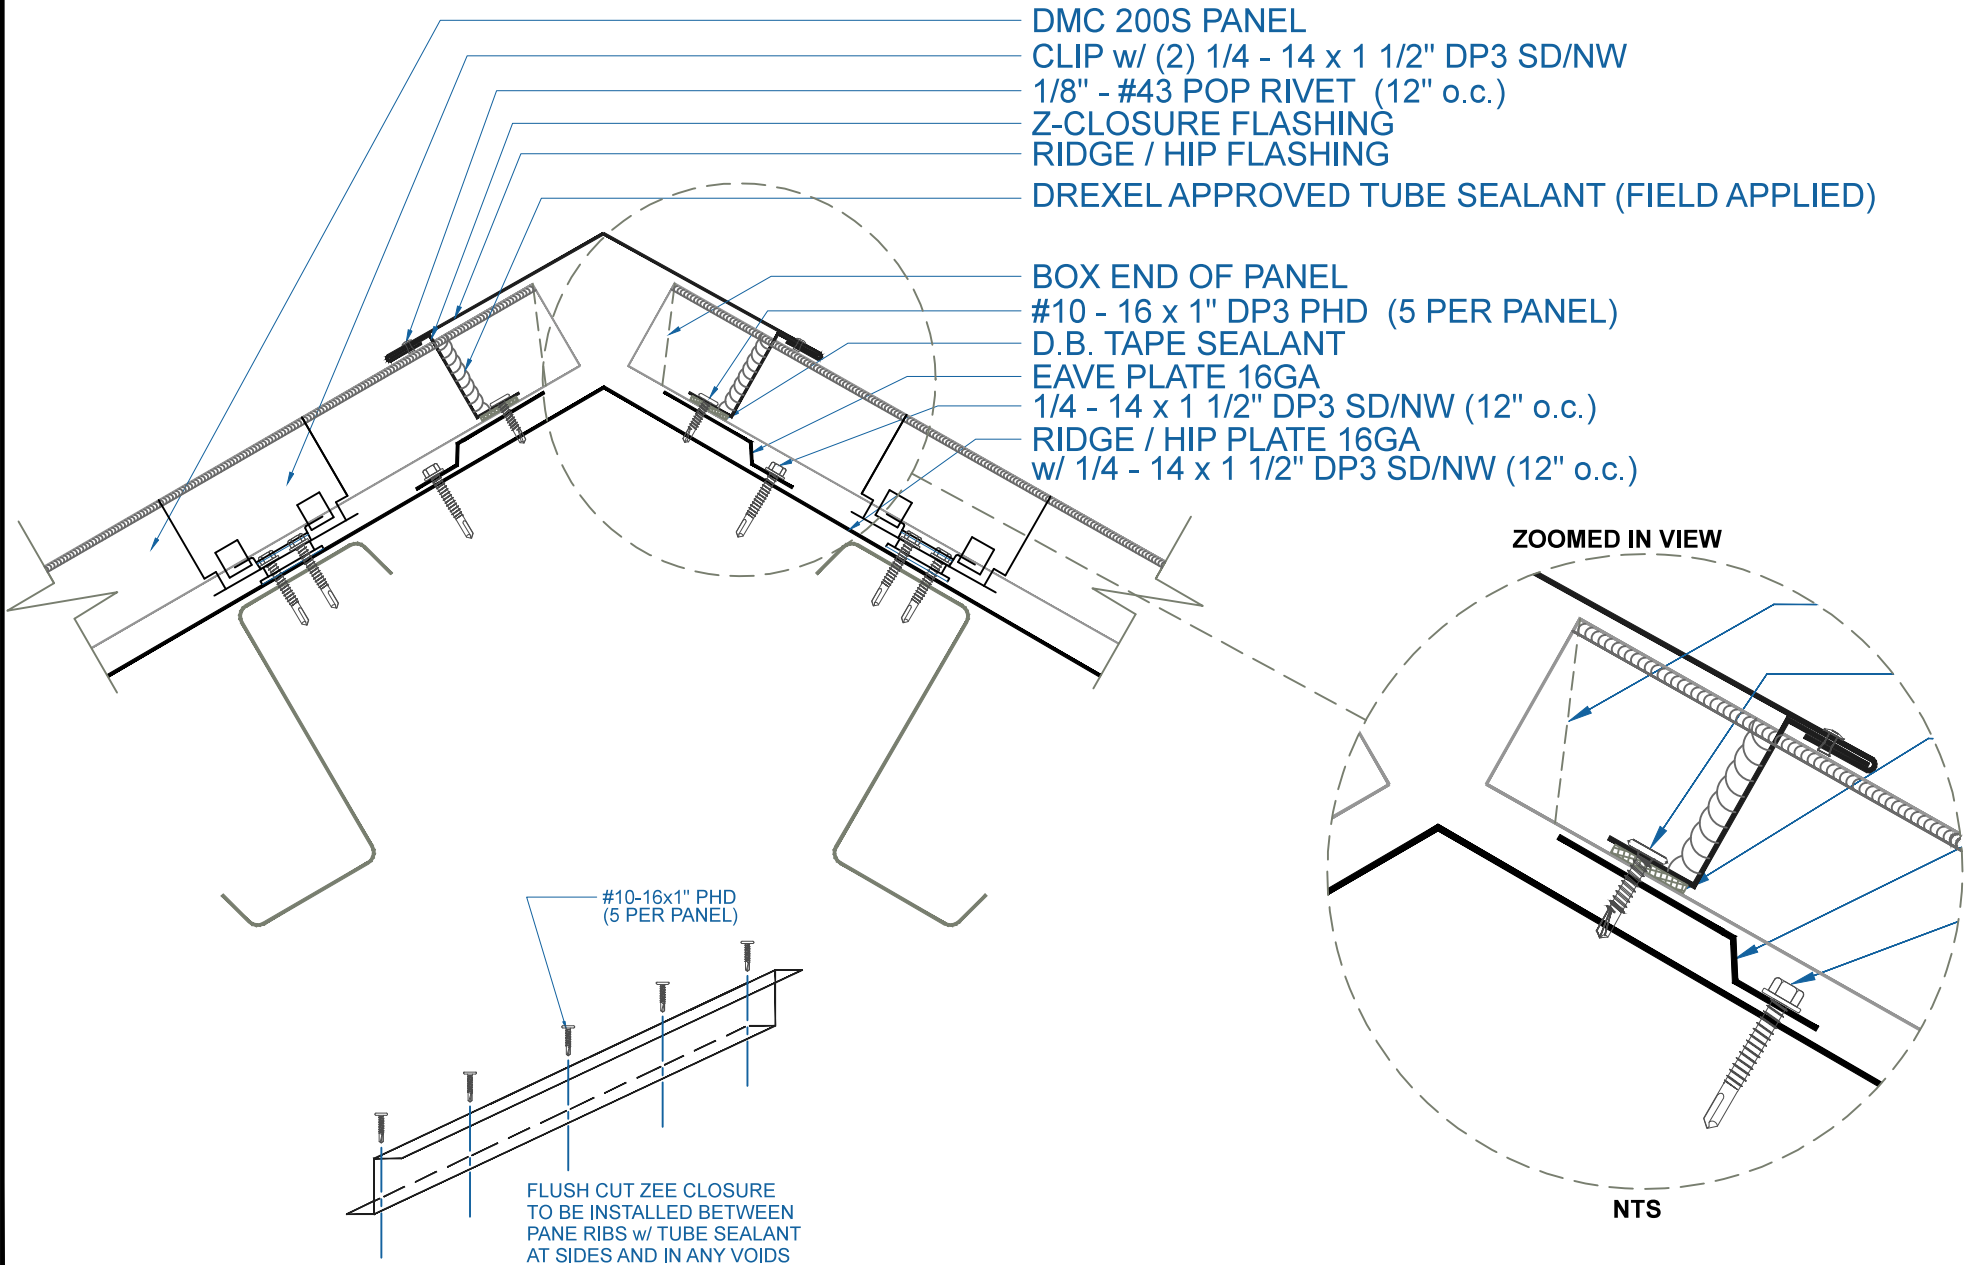

# DMC 200S - OPEN FRAMING

EFFECTIVE DATE: 12-12-12  
 SUBJECT TO CHANGE WITHOUT NOTICE

## RIDGE / HIP

SCALE: 3" = 1'-0"