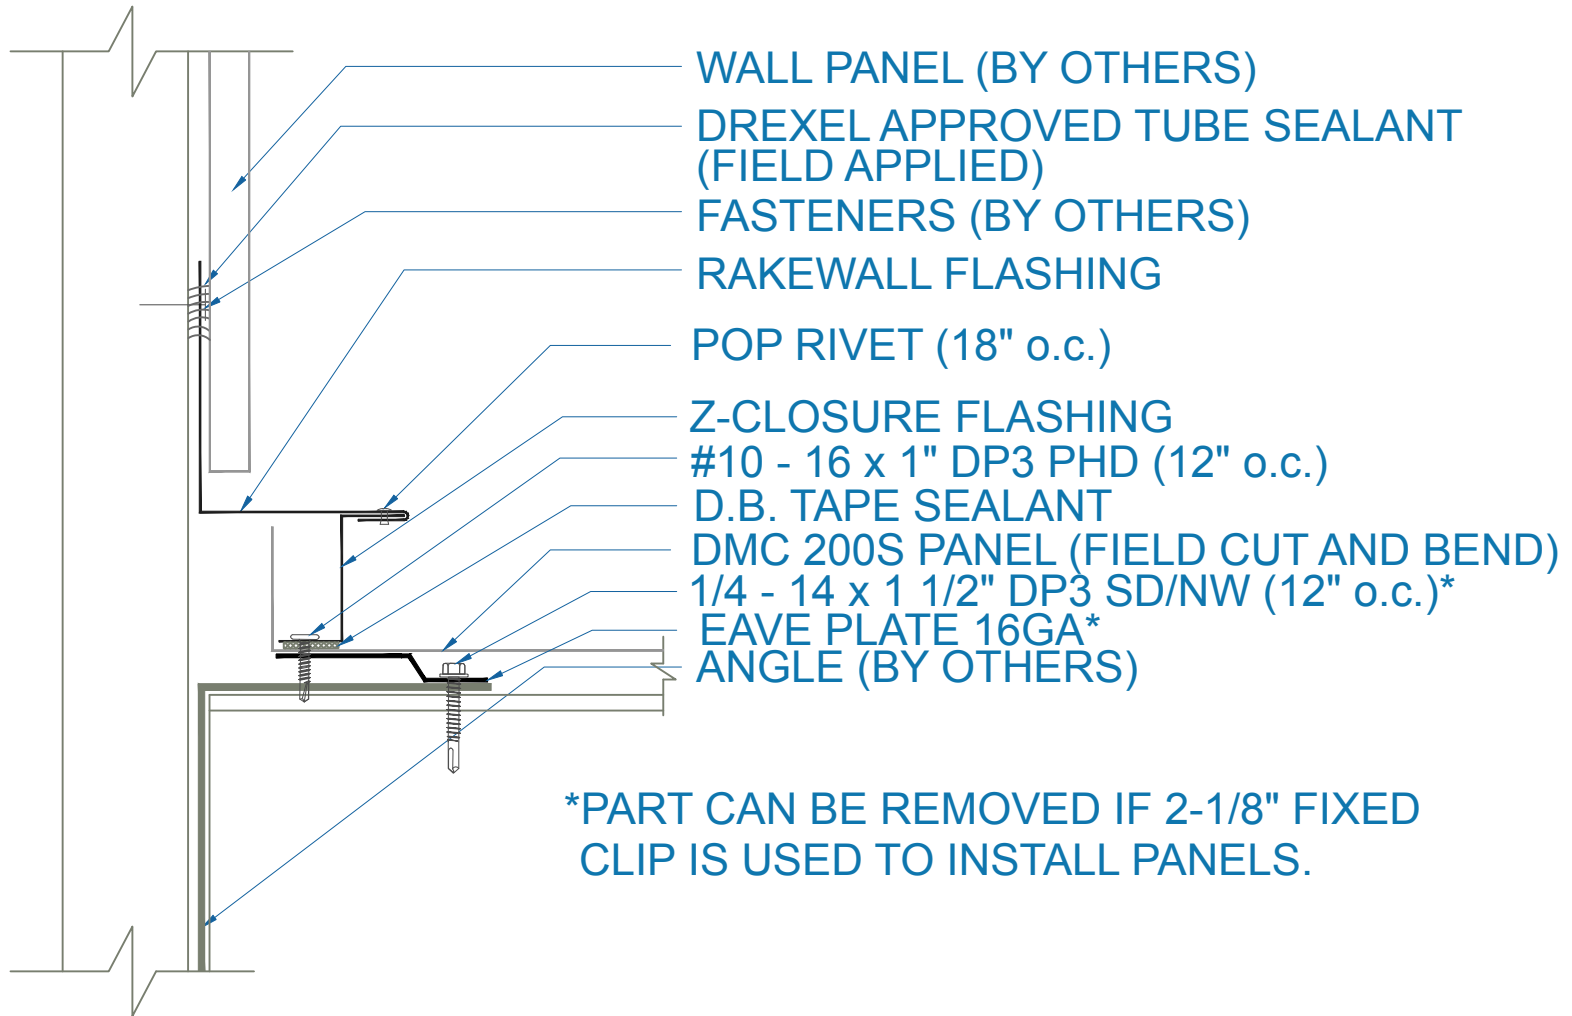

# DMC 200S - OPEN FRAMING

EFFECTIVE DATE: 03-1-17  
SUBJECT TO CHANGE WITHOUT NOTICE

## RAKEWALL

SCALE: 4" = 1'-0"

**Drexel Metals**  
Roofing Systems + Custom Fabrication