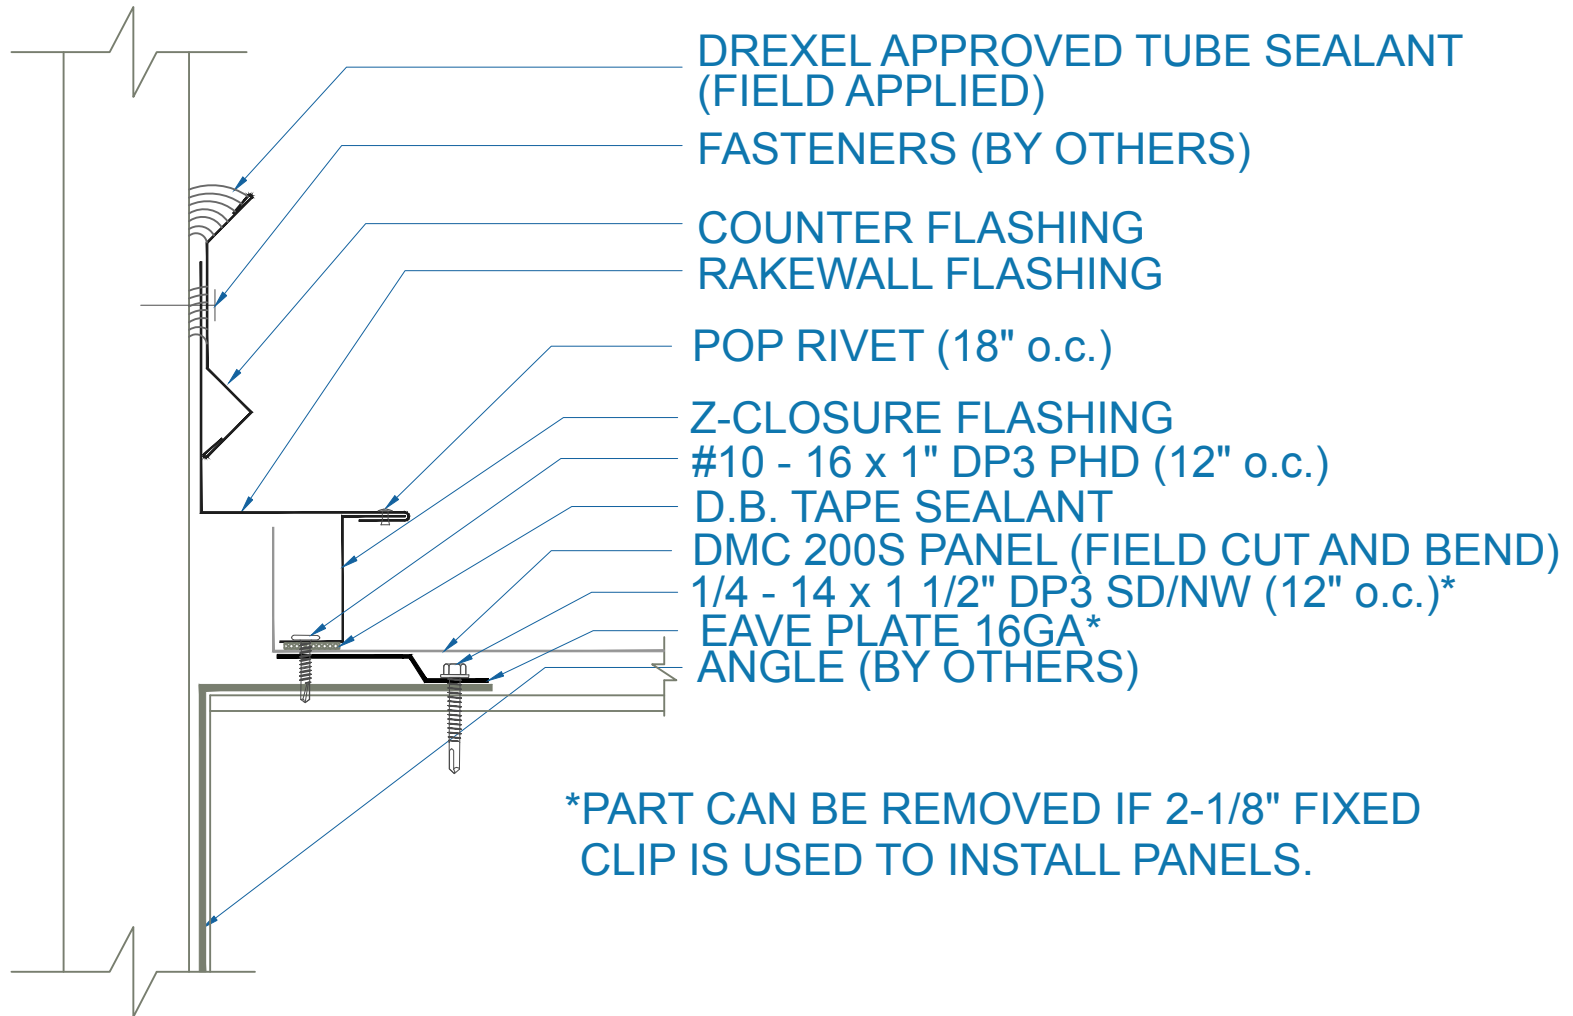

DMC 200S - OPEN FRAMING

EFFECTIVE DATE: 03-1-17
SUBJECT TO CHANGE WITHOUT NOTICE

RAKEWALL

SCALE: 4" = 1'-0"

DrexelMetals
Roofing Systems + Custom Fabrication