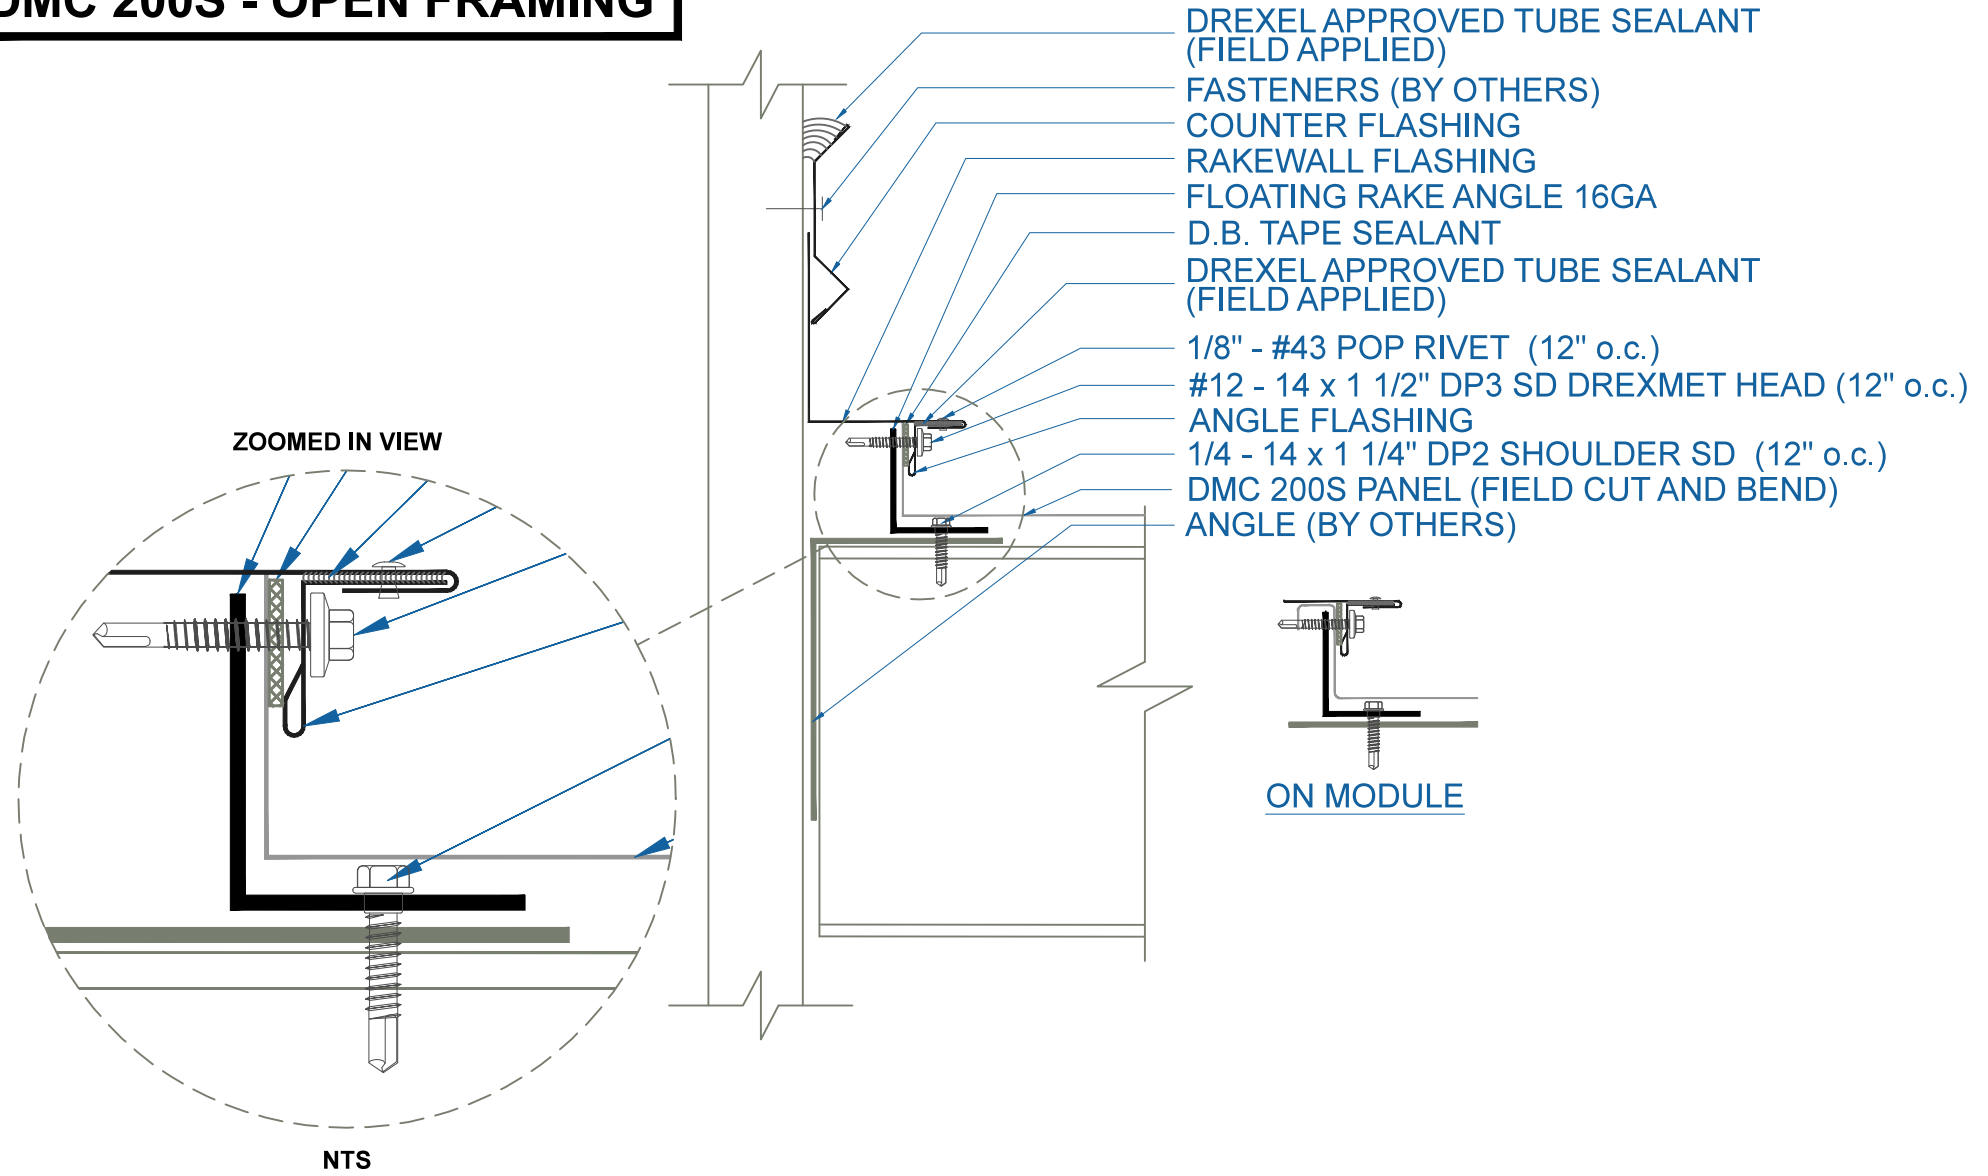

# DMC 200S - OPEN FRAMING

EFFECTIVE DATE: 12-12-12  
 SUBJECT TO CHANGE WITHOUT NOTICE

**RAKEWALL**  
 SCALE: 3" = 1'-0"