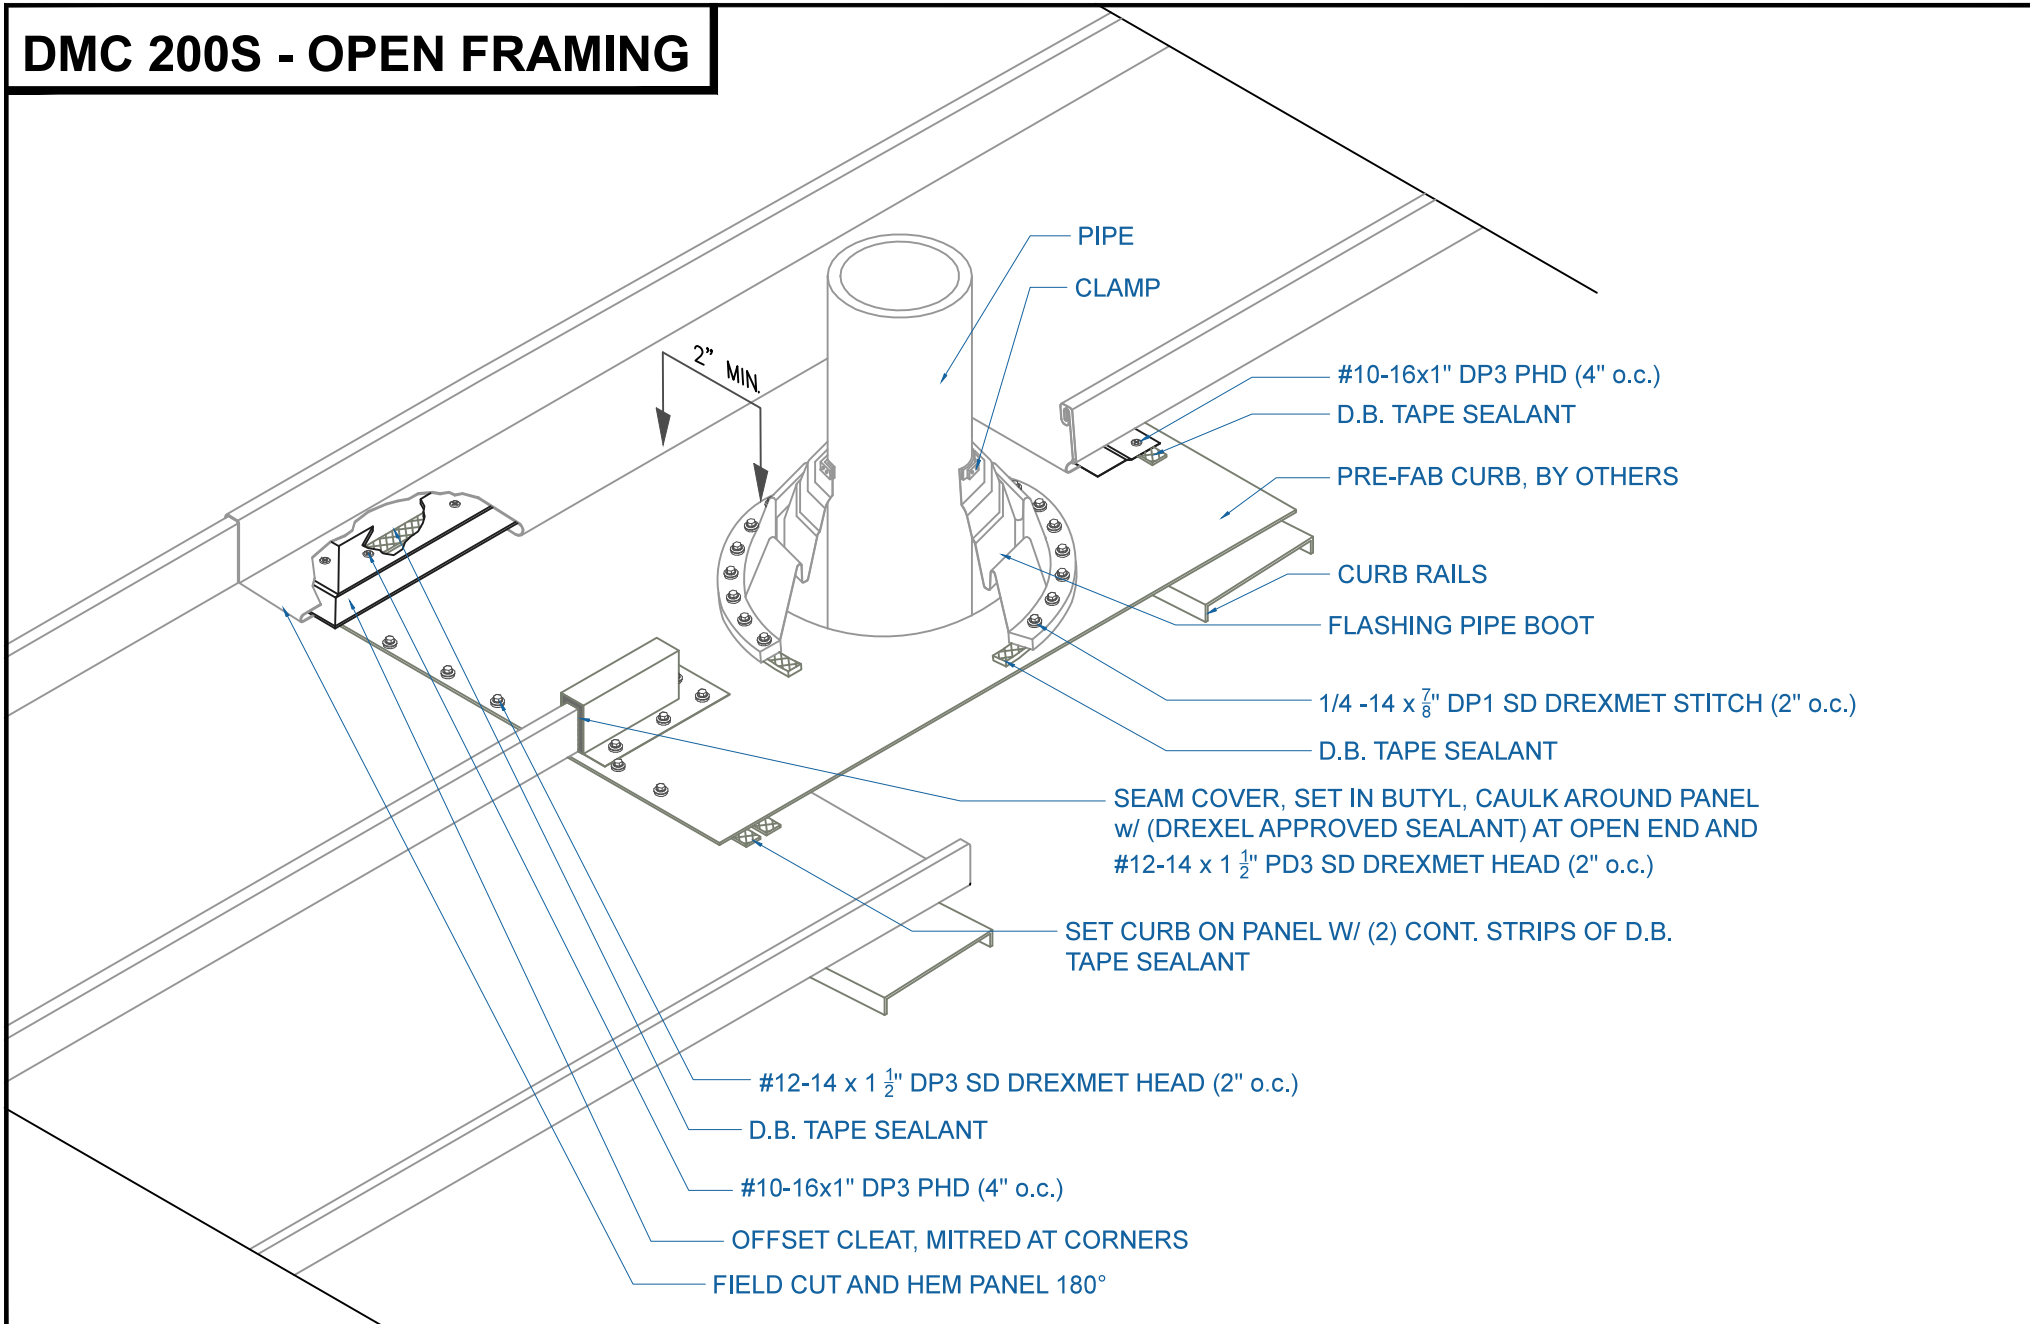

# DMC 200S - OPEN FRAMING

## PIPE FLASHING DETAIL

SCALE: NTS

**DrexelMetals**  
Roofing Systems + Custom Fabrication

EFFECTIVE DATE: 12-12-12  
SUBJECT TO CHANGE WITHOUT NOTICE