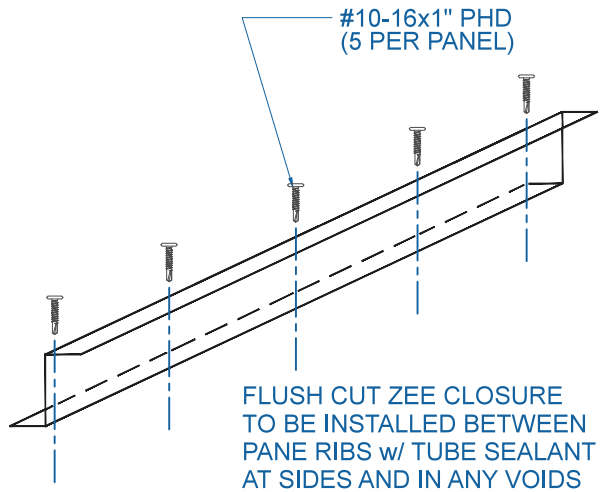

# DMC 200S - OPEN FRAMING

EFFECTIVE DATE: 12-12-12  
 SUBJECT TO CHANGE WITHOUT NOTICE

**PEAK**  
 SCALE: 3" = 1'-0"

**DrexelMetals**  
 Roofing Systems + Custom Fabrication