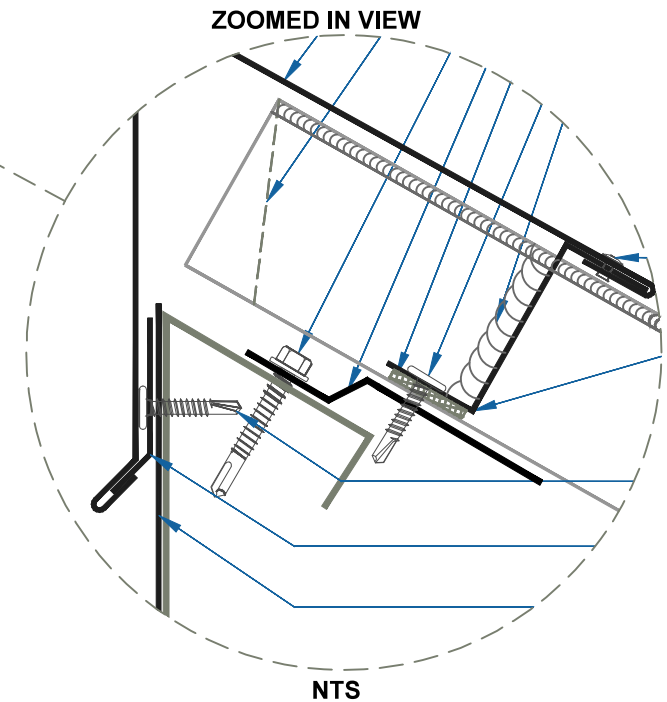

# DMC 200S - OPEN FRAMING

EFFECTIVE DATE: 12-12-12  
 SUBJECT TO CHANGE WITHOUT NOTICE

**PEAK**  
 SCALE: 3" = 1'-0"

**DrexelMetals**  
 Roofing Systems + Custom Fabrication