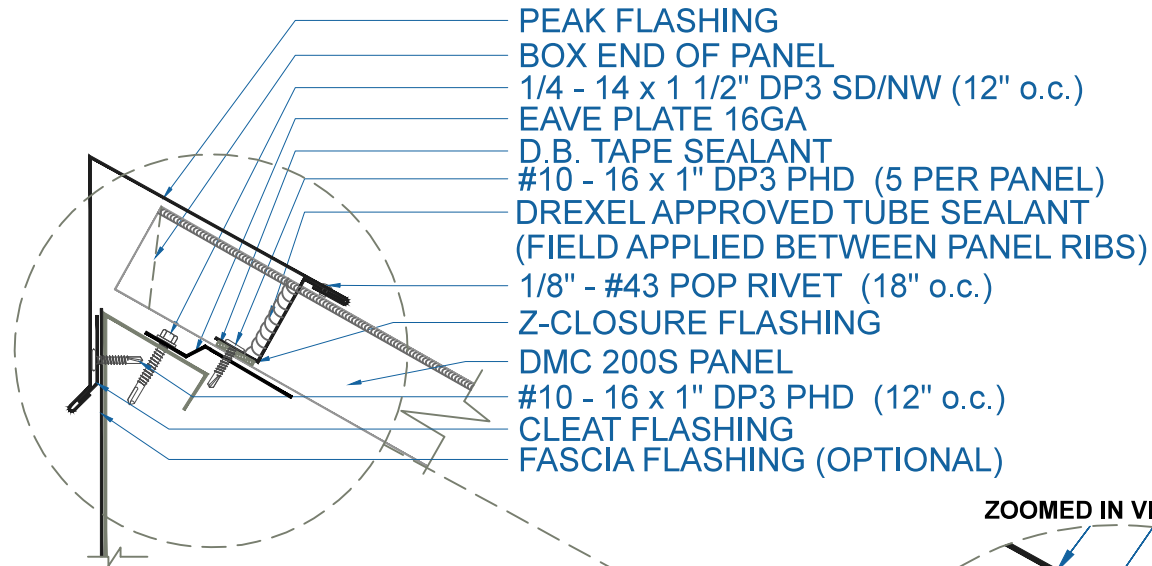

# DMC 200S - OPEN FRAMING

EFFECTIVE DATE: 12-12-12  
 SUBJECT TO CHANGE WITHOUT NOTICE

**PEAK**  
 SCALE: 3" = 1'-0"

**DrexelMetals**  
 Roofing Systems + Custom Fabrication