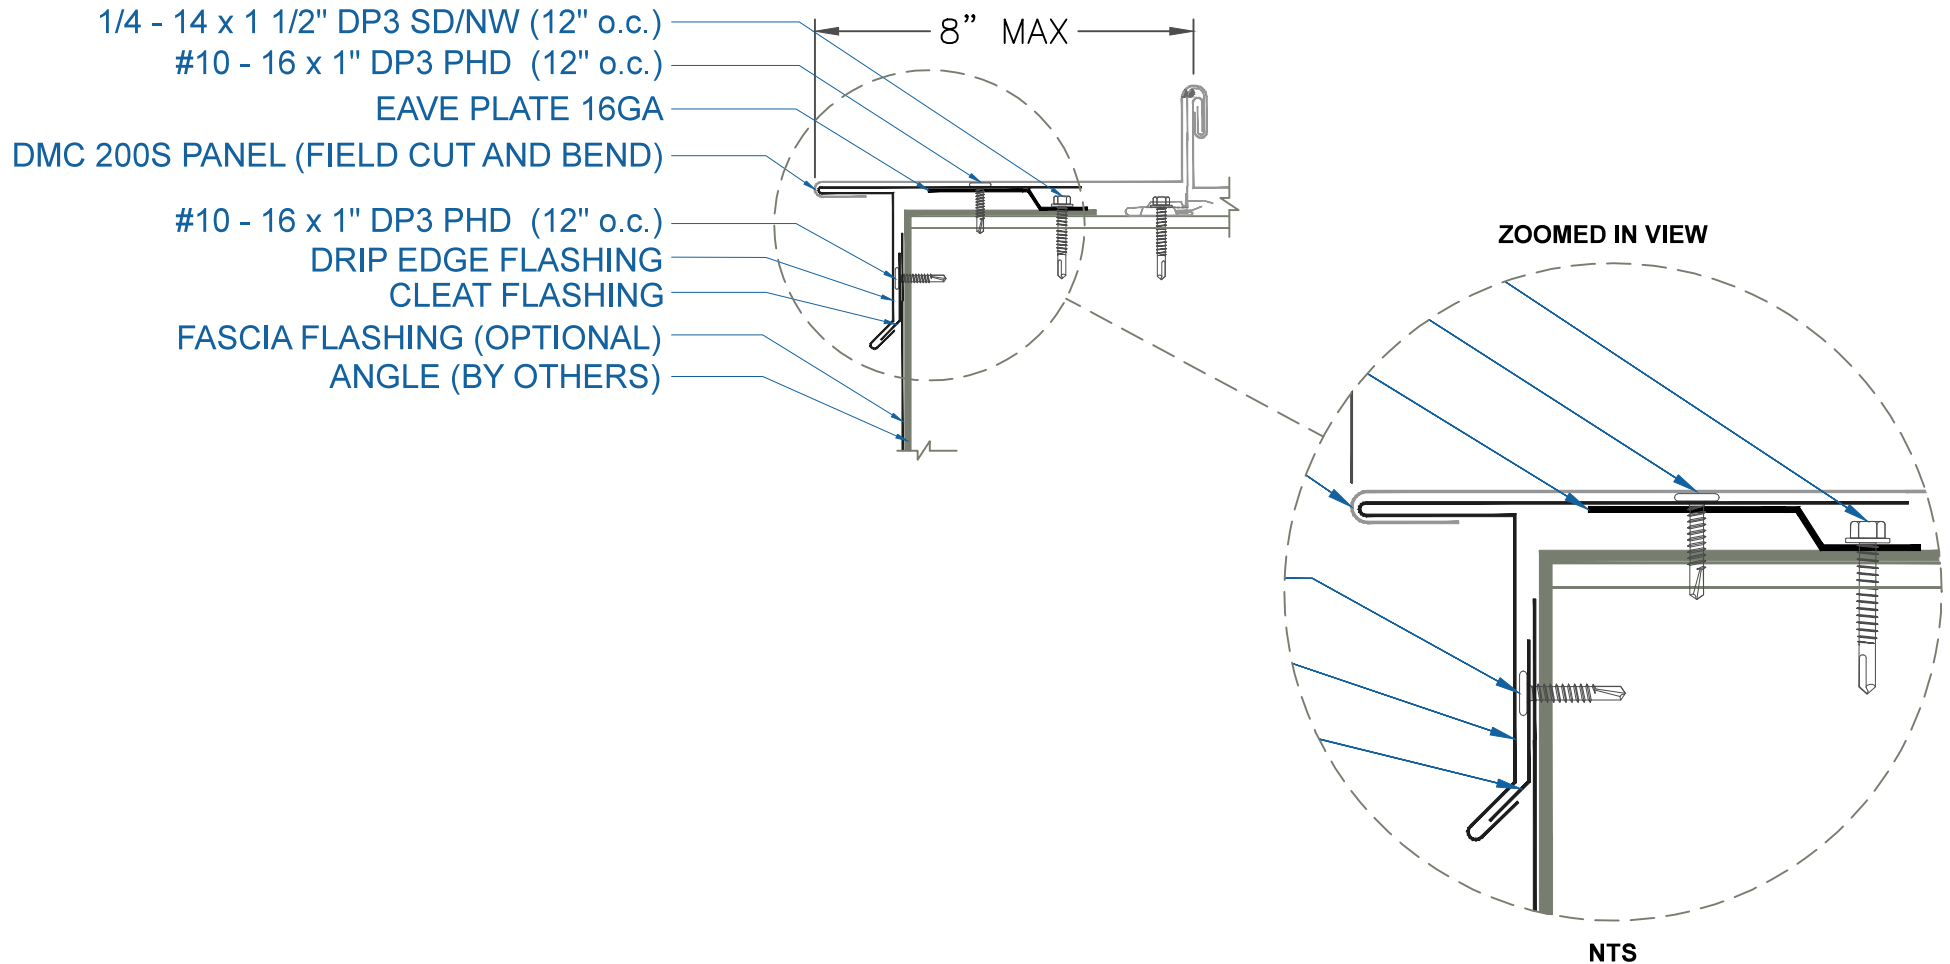

DMC 200S - OPEN FRAMING

GABLE ALTERNATE / CURVED

SCALE: 3" = 1'-0"