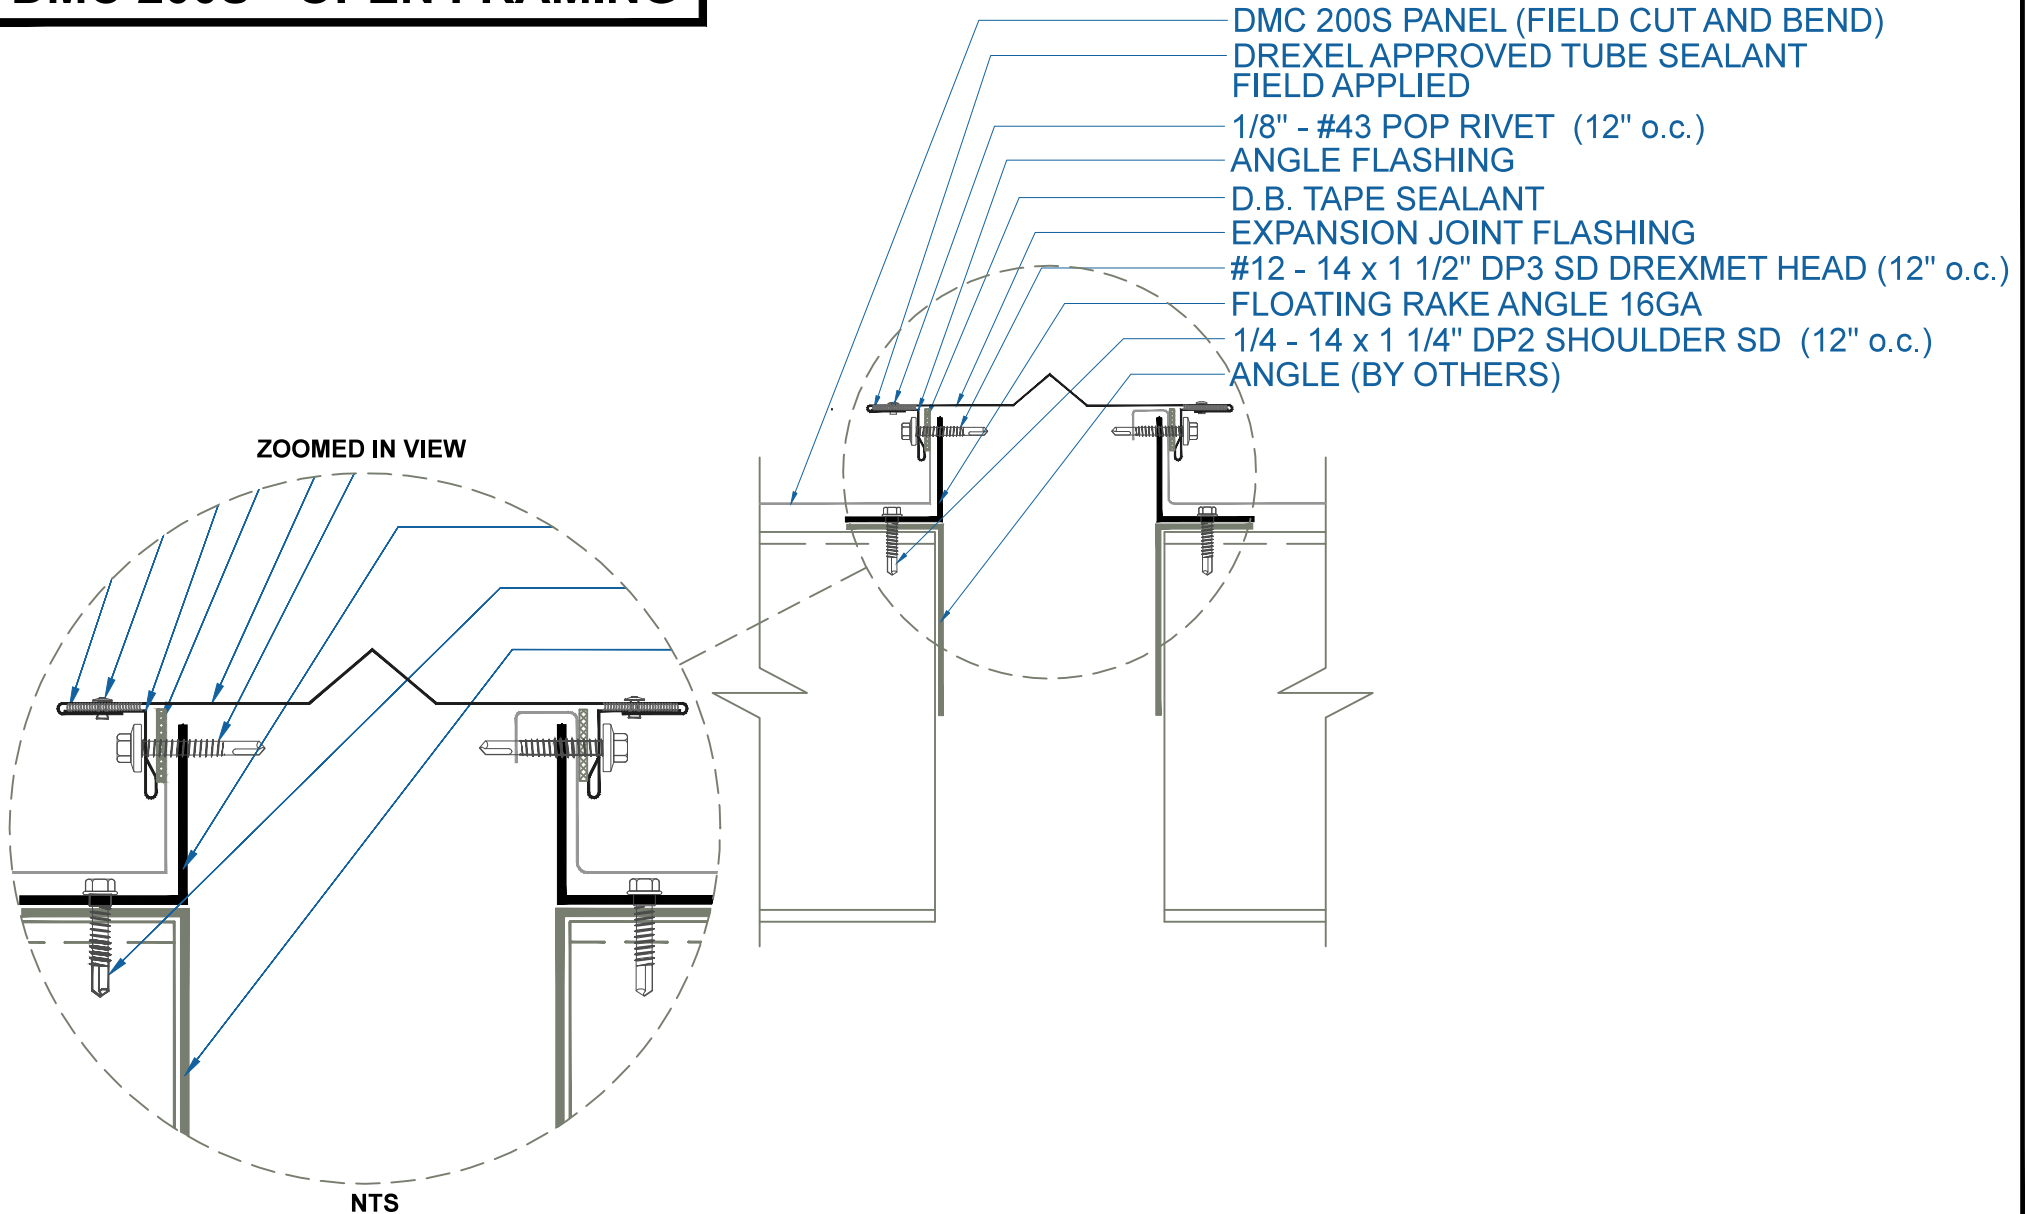

DMC 200S - OPEN FRAMING

EXPANSION JOINT

SCALE: 3" = 1'-0"

EFFECTIVE DATE: 12-12-12
SUBJECT TO CHANGE WITHOUT NOTICE