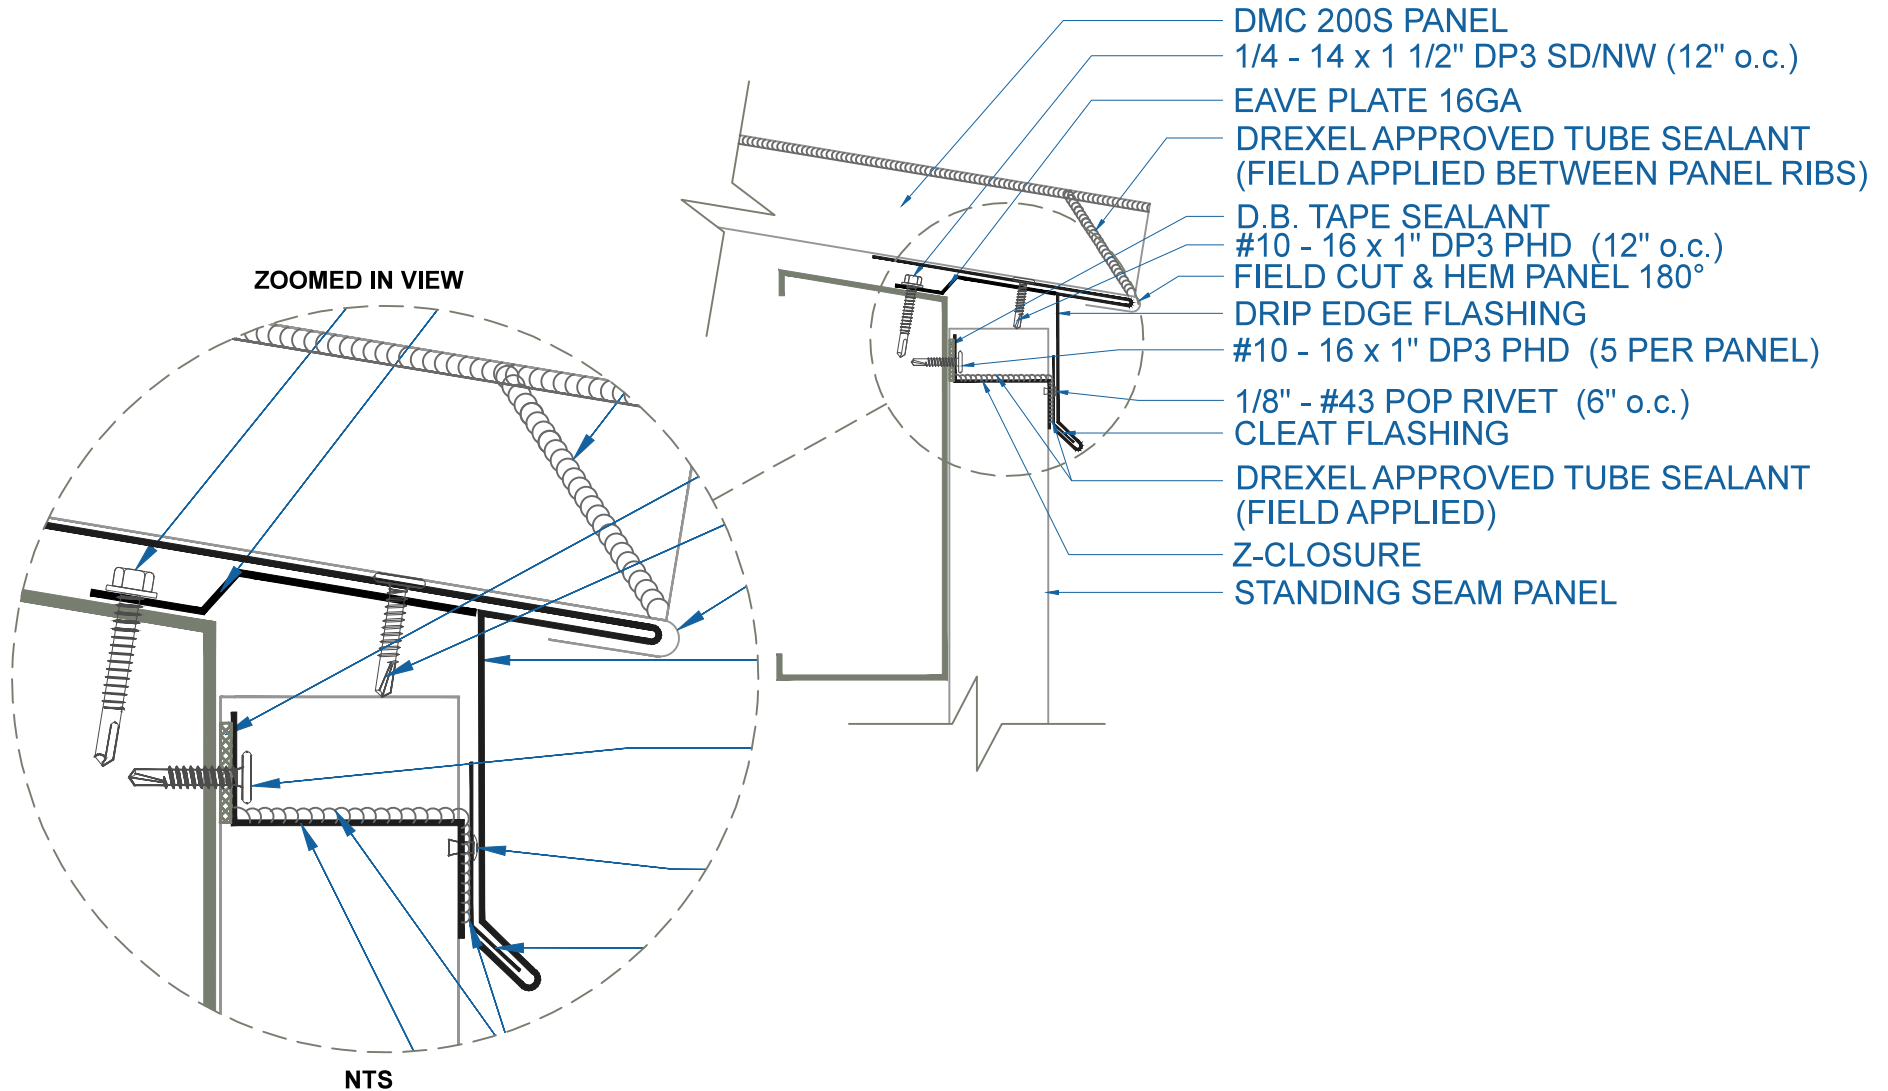

# DMC 200S - OPEN FRAMING

## DRIP EDGE w/STANDING SEAM PANEL

EFFECTIVE DATE: 12-12-12  
SUBJECT TO CHANGE WITHOUT NOTICE

SCALE: 3" = 1'-0"