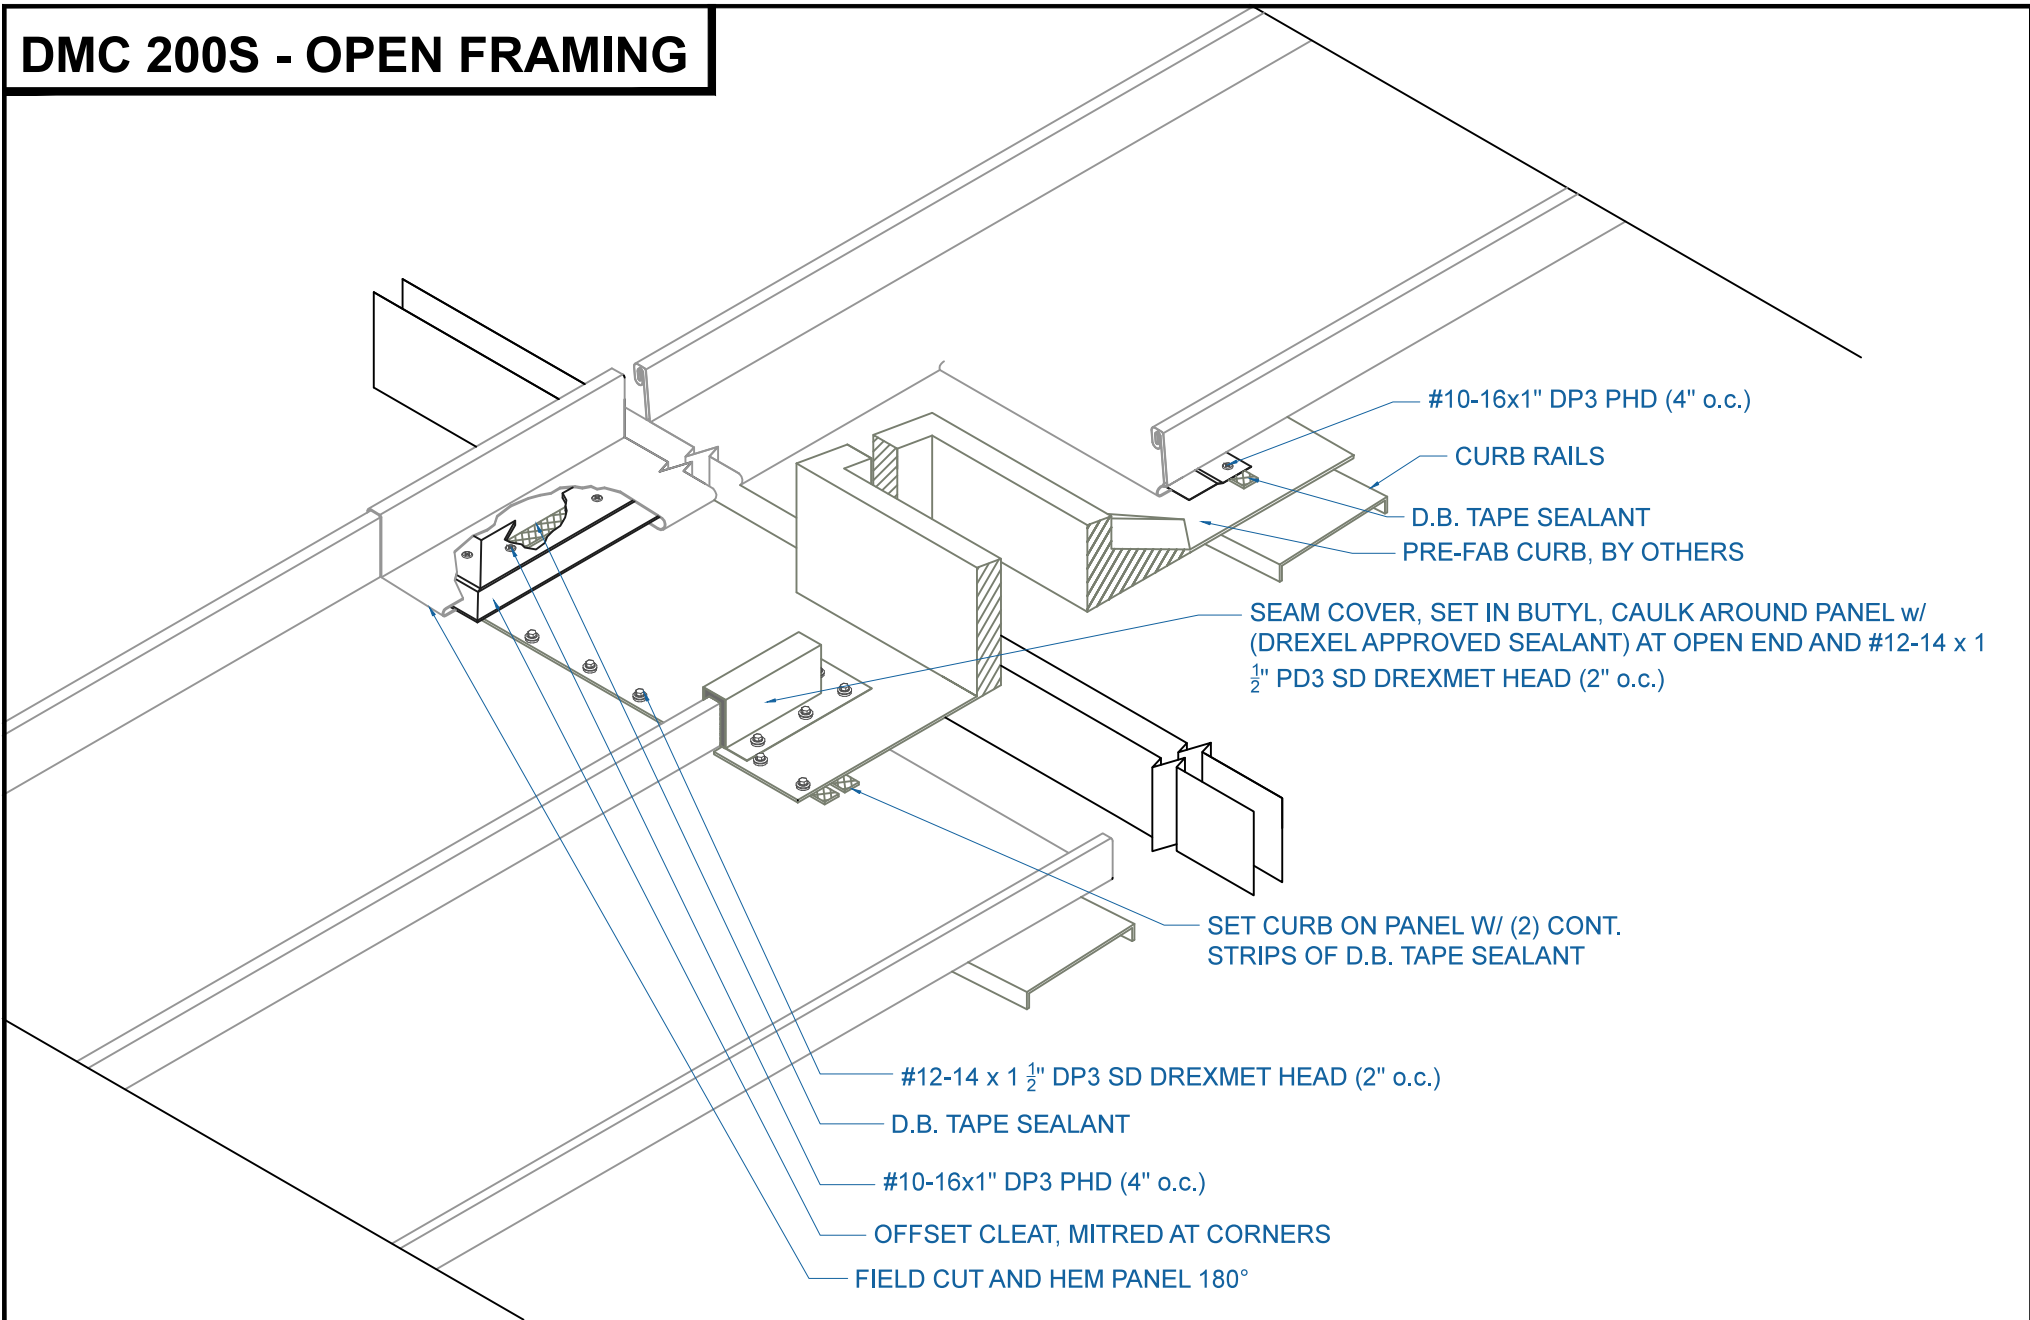

# DMC 200S - OPEN FRAMING

## CURB DETAIL

SCALE: NTS

EFFECTIVE DATE: 12-12-12  
SUBJECT TO CHANGE WITHOUT NOTICE

**DrexelMetals**  
Roofing Systems + Custom Fabrication