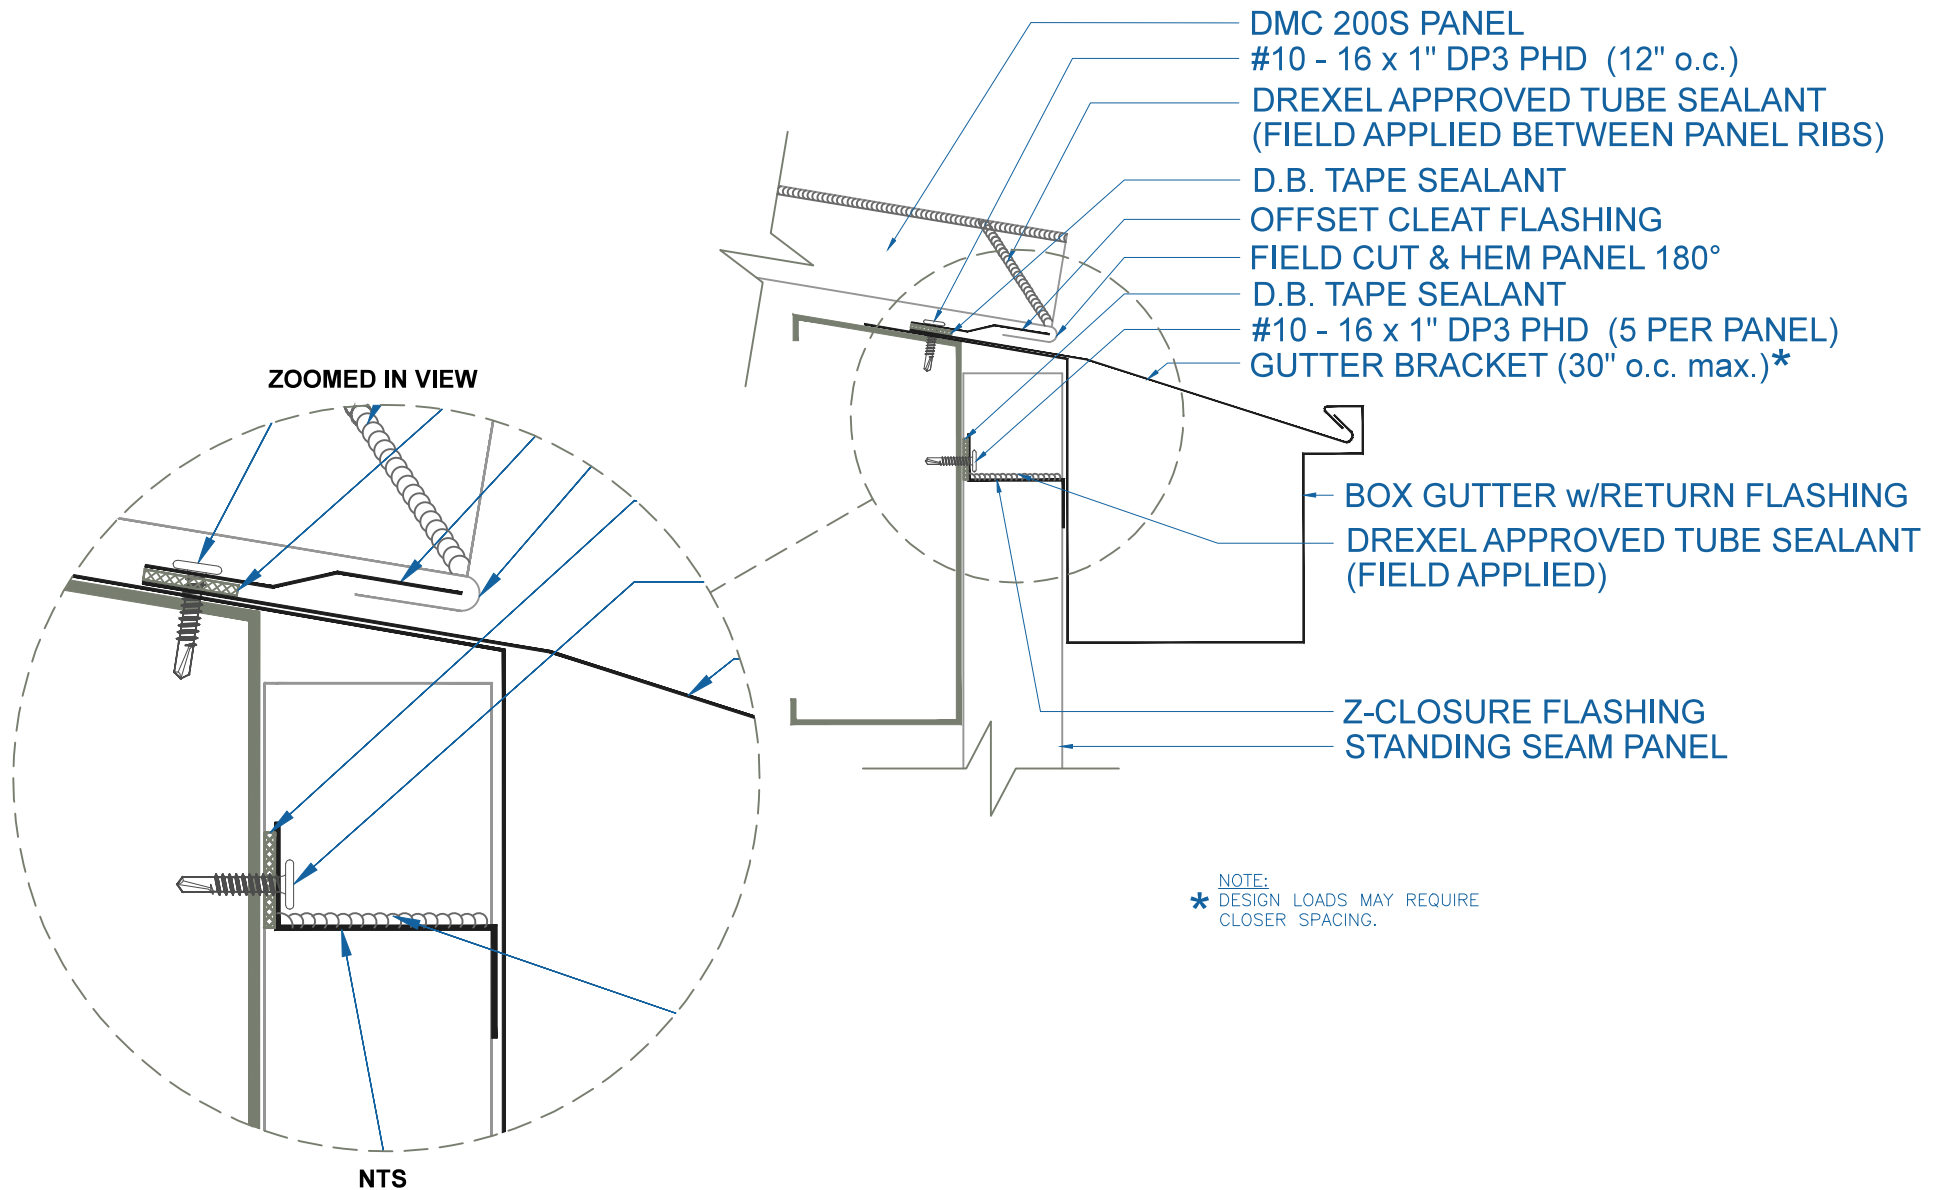

DMC 200S - OPEN FRAMING

BOX GUTTER w/RETURN w/STANDING SEAM PANEL

SCALE: 3" = 1'-0"

EFFECTIVE DATE: 12-12-12
SUBJECT TO CHANGE WITHOUT NOTICE